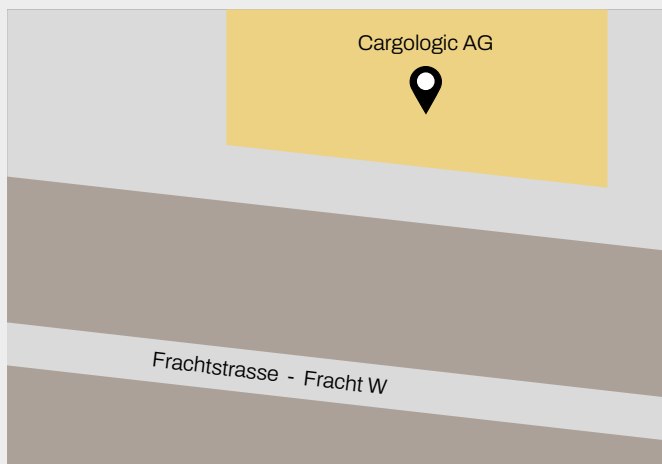

EXPORT DROP-OFF STATION ZRH / ZÜRICH

Dear valued customers, MSC Air Cargo has established an export cargo drop-off station in ZRH / Zürich. Your export cargo can be dropped at our partner Cargologic, conveniently located at ZRH Airport.

CARGOLOGIC

Building "Fracht Ost"
Fracht / Cargo Area
8058 Zürich, Switzerland

Email address:
sl-annahme@cargologic.com

SITA: ZRHFDXH

Opening Hours:
D1-D4 07:30-12:00 and 13:00 to 18:30
D5 08:00-12:00 and 13:30 to 21:30
D6 08:00-12:00

In order to ease the handling and facilitate smooth trucking to LGG, make sure to have the following done for each shipment:

- AWB must show "5Y 5390" as LEG for ZRH – LGG
- Send FWB/FHL prior delivery to SITA: ZRHFDXH
- Ensure to deliver all cargo documents with your export shipment
- Cargo must be already secured (please reach out to Cargologic to ask for screening)
- A Copy of the commercial invoice should be provided for T1 issuance