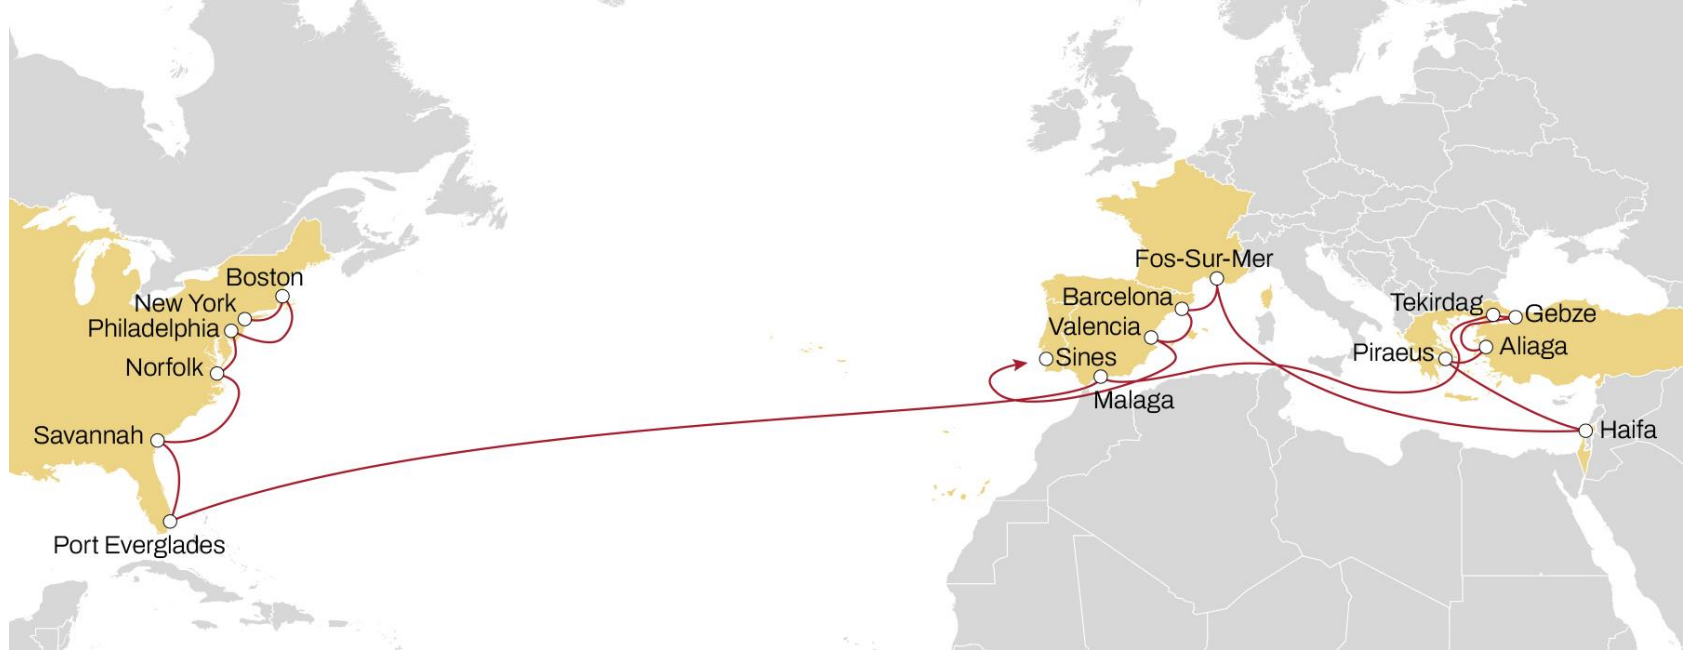

USA TO TÜRKIYE AND WEST MEDITERRANEAN EMUSA

EASTBOUND

- **Extensive US East Coast coverage** including **exclusive direct calls** from Boston and Philadelphia
- **Connection** to extensive East Mediterranean and Black Sea **network**
- **Market leading** transit times to Turkey

	MALAGA	TEKIRDAG	GEBZE	ALIAGA	PIRAEUS	HAIFA	FOS-SUR-MER	BARCELONA	VALENCIA	SINES
NEW YORK	25	32	33	35	37	41	46	48	49	52
BOSTON	23	29	31	33	35	38	44	45	47	49
PHILADELPHIA	20	26	28	30	32	35	41	42	44	46
NORFOLK	17	23	25	27	29	32	38	39	41	43
SAVANNAH	12	28	20	22	24	27	33	34	36	38
PORT EVERGLADES	10	16	18	20	21	25	31	32	34	36