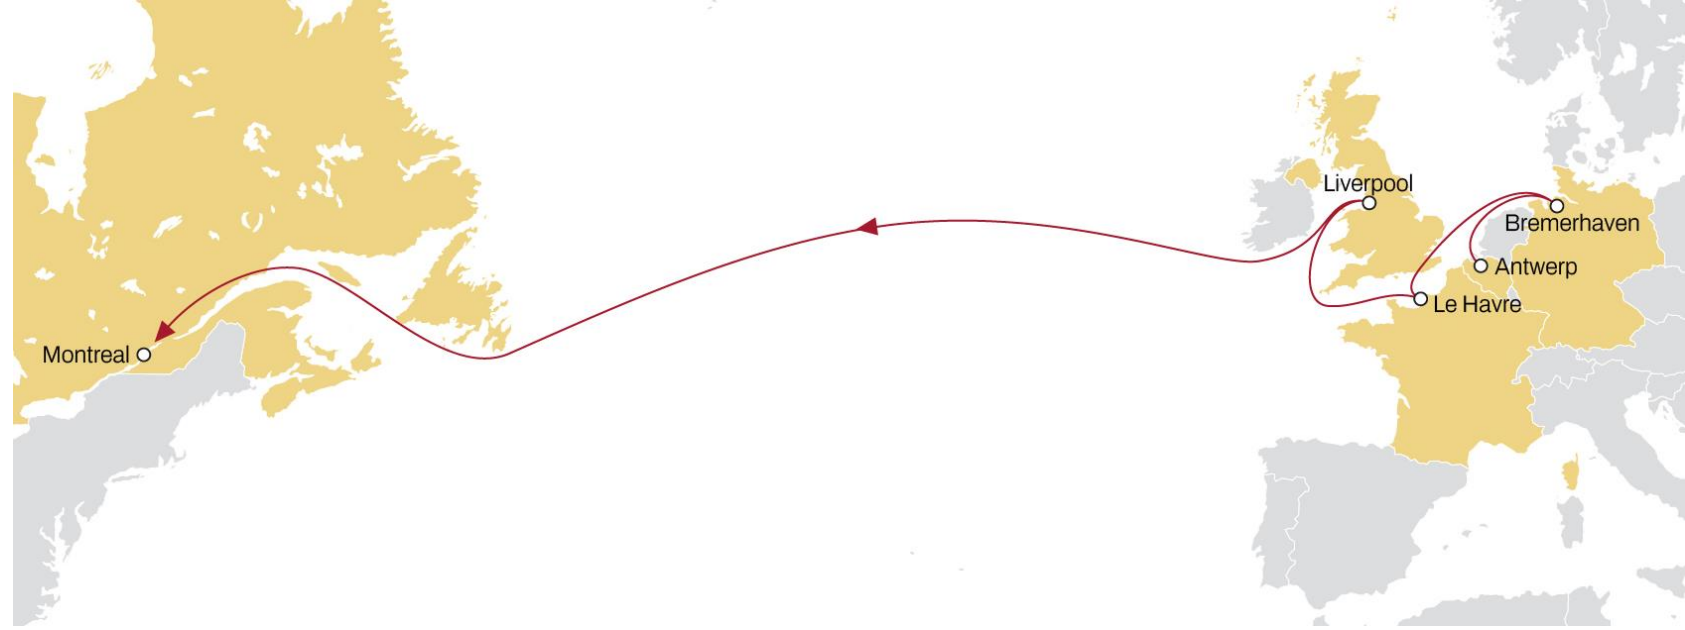

# NORTH EUROPE TO CANADA

### WESTBOUND

- **Weekly** sailings
- **Exclusive connection** from London Gateway to Montreal

	MONTREAL	HALIFAX
LONDON GATEWAY	10	16
ANTWERP	9	15
LE HAVRE	8	14

### WESTBOUND

- **Weekly sailings**
- **Extensive coverage** from North Europe to Montreal
- **Faster connection** from Liverpool and Le Havre to Montreal

	MONTREAL
ANTWERP	19
BREMERHAVEN	16
LE HAVRE	14
LIVERPOOL	10