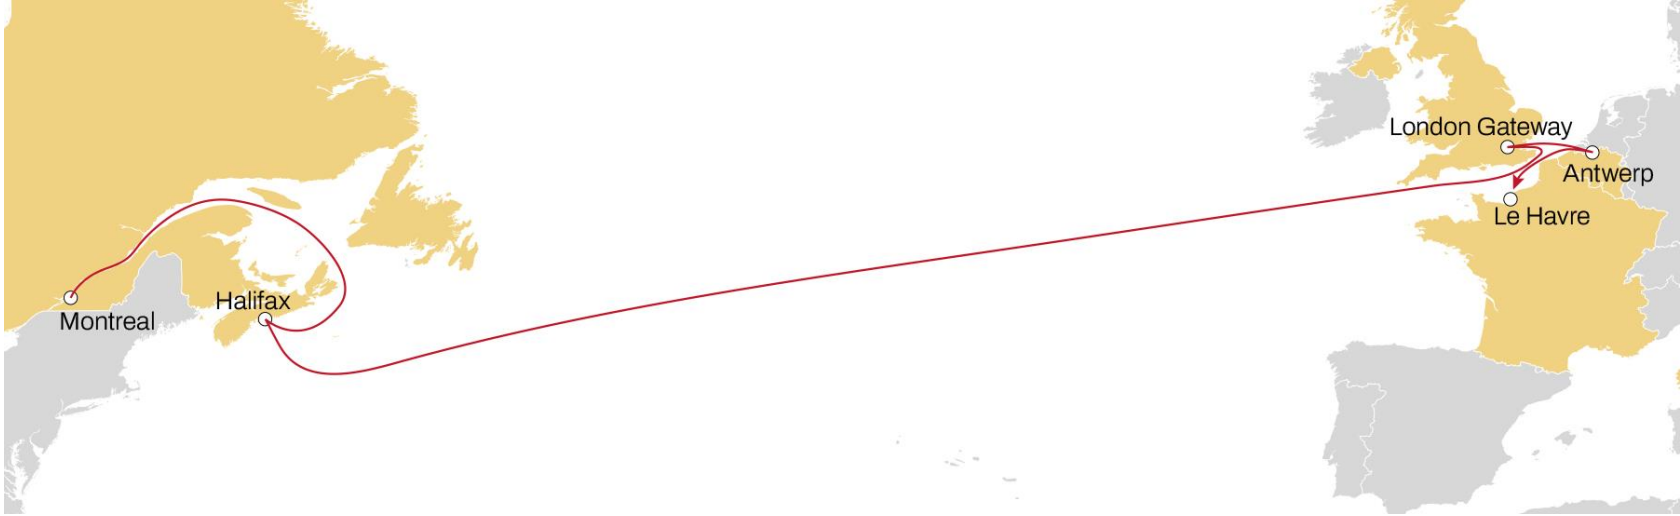

# CANADA TO WEST MEDITERRANEAN **MED TO CANADA**

## **EASTBOUND**

- **Direct standalone service**  
ex Montreal to Mediterranean region
- **Extended coverage** of all major  
Mediterranean ports

	GIOIA TAURO	NAPLES	LEGHORN	GENOA	VALENCIA	SINES
HALIFAX	18	20	23	24	26	30
MONTREAL	12	13	16	17	20	24

# CANADA TO NORTH EUROPE

### EASTBOUND

- Coverage from both Montreal and Halifax
- Connection to extensive UK, Ireland, Baltic and Scandinavian network

	LONDON GATEWAY	ANTWERP	LE HAVRE
MONTREAL	12	13	16
HALIFAX	8	10	12