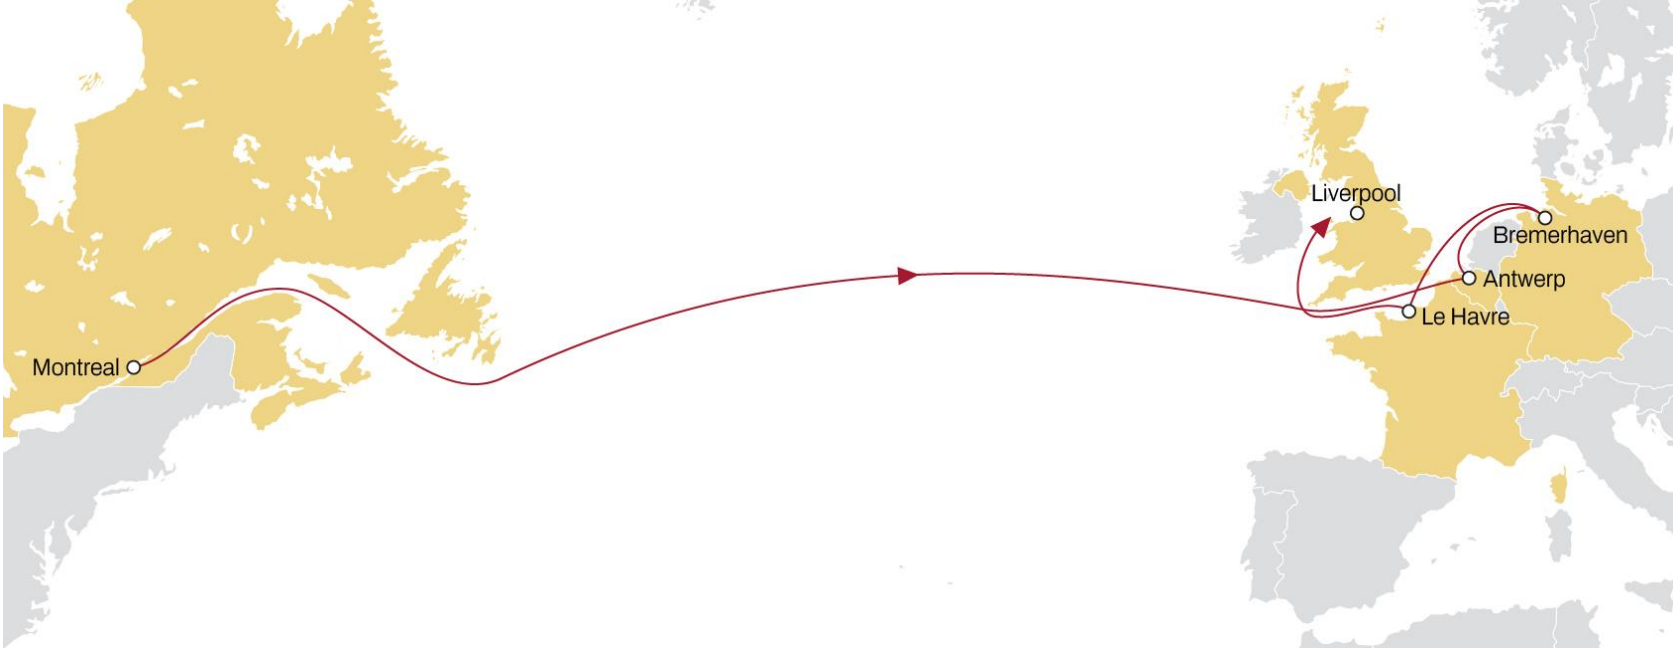

CANADA TO NORTH EUROPE

CANADA EXPRESS

EASTBOUND

- Coverage from both Montreal and Halifax
- Connection to extensive UK, Ireland, Baltic and Scandinavian network

	LONDON GATEWAY	ANTWERP	ZEEBRUGGE	LE HAVRE
MONTREAL	12	13	14	16
HALIFAX	8	10	11	12

CANADA TO NORTH EUROPE

MONTREAL EXPRESS 1

EASTBOUND

- **Excellent transit times** to Belgium and Germany
- **Connection** to extensive UK, Ireland, Baltic and Scandinavian network

	ANTWERP	BREMERHAVEN	LE HAVRE	LIVERPOOL
MONTREAL	10	13	16	19

USA TO NORTH EUROPE **NEUSEC 1**

EASTBOUND

- **Excellent eastbound transit times** from US South Atlantic region.
- **Connection to extensive UK, Ireland, Baltic and Scandinavian network**

	LONDON	ANTWERP	ROTTERDAM	BREMERHAVEN
NEW YORK	23	24	26	29
CHARLESTON	20	21	23	25
SAVANNAH	17	19	21	23
NORFOLK	15	16	18	21

USA TO NORTH EUROPE **NEUSEC 2**

EASTBOUND

- **Market leading** transit times from New York
- **Connection** to extensive UK, Ireland, Baltic and Scandinavian network

	BREMERHAVEN	ANTWERP	LE HAVRE
CHARLESTON	26	28	30
NORFOLK	22	24	26
BALTIMORE	20	22	24
NEW YORK	13	15	17