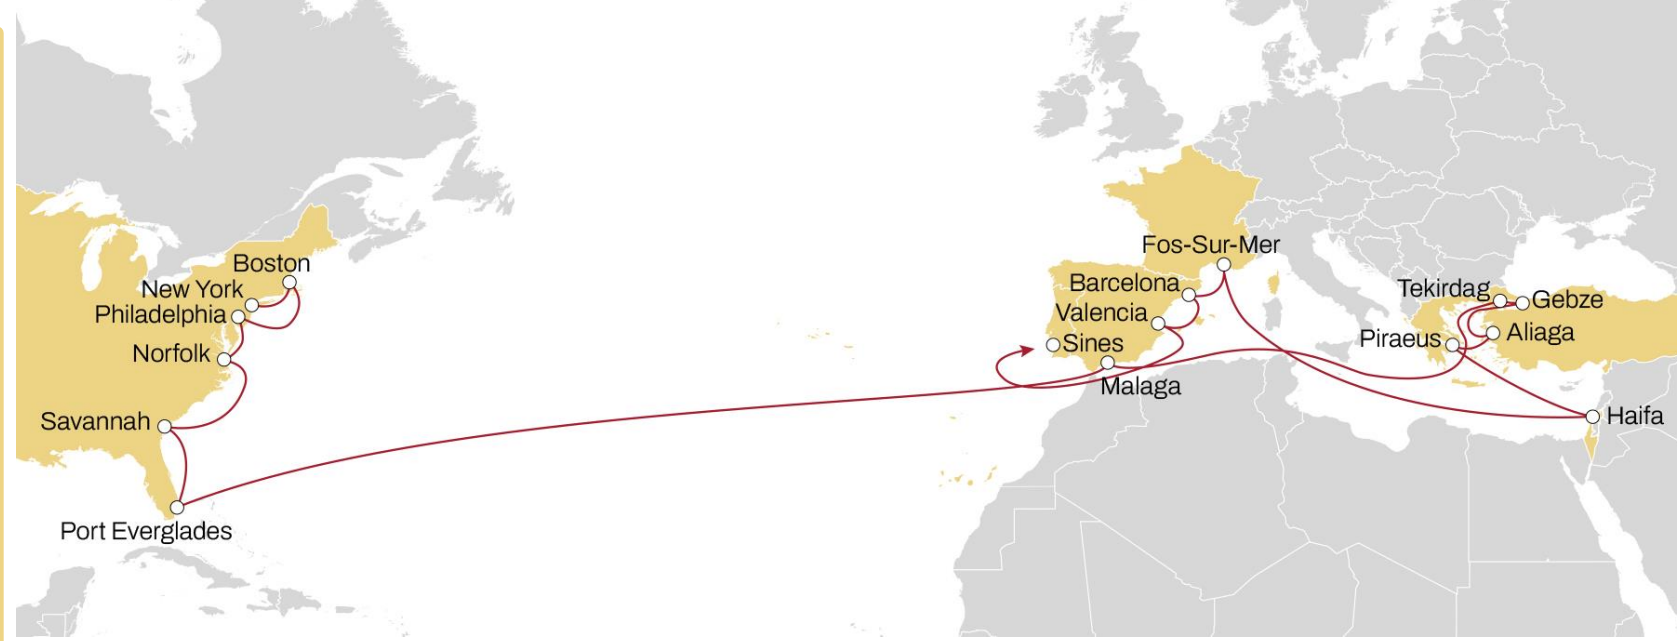

USA TO TÜRKIYE AND WEST MEDITERRANEAN EMUSA

EASTBOUND

- **Extensive US East Coast coverage** including **exclusive direct calls** from Boston and Philadelphia
- **Connection** to extensive East Mediterranean and Black Sea network
- **Market leading** transit times to Turkey

	MALAGA	TEKIRDAG	GEBZE	ALIAGA	PIRAEUS	HAIFA	FOS-SUR-MER	BARCELONA	VALENCIA	SINES
NEW YORK	25	32	33	35	37	41	46	48	49	52
BOSTON	23	29	31	33	35	38	44	45	47	49
PHILADELPHIA	20	26	28	30	32	35	41	42	44	46
NORFOLK	17	23	25	27	29	32	38	39	41	43
SAVANNAH	12	28	20	22	24	27	33	34	36	38
PORT EVERGLADES	10	16	18	20	21	25	31	32	34	36