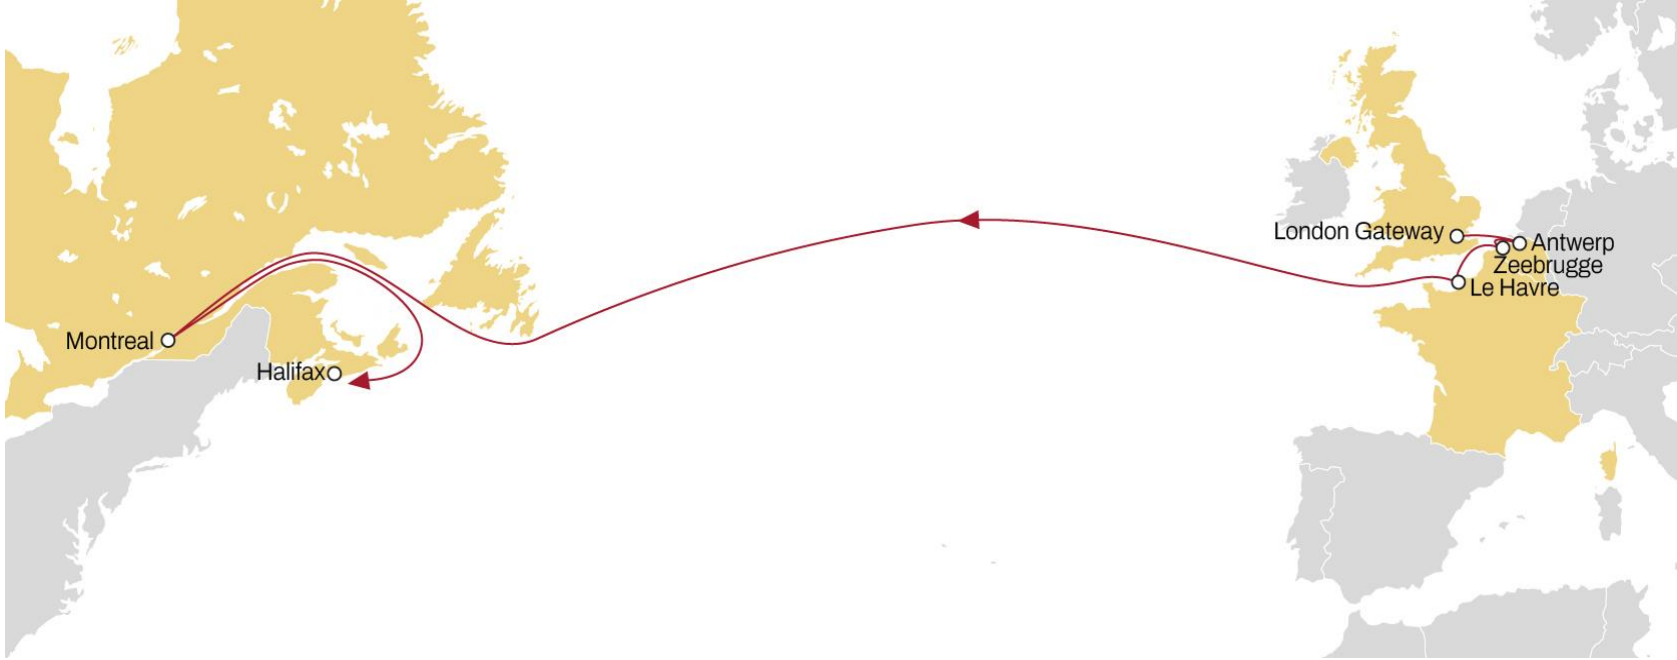

	NEW YORK	BOSTON	PHILADELPHIA	NORFOLK	SAVANNAH	PORT EVERGLADES
TEKIRDAG	28	31	34	37	42	44
GEBZE	26	29	32	35	40	42
ALIAGA	24	27	30	33	38	40
PIRAEUS	23	26	29	32	37	39
HAIFA	19	22	25	28	33	35
FOR-SUR-MER	13	16	19	22	27	30
BARCELONA	12	15	18	21	26	28
VALENCIA	11	14	17	20	25	27
SINES	8	11	14	17	22	24

WEST MEDITERRANEAN TO CANADA

MED TO CANADA

WESTBOUND

- **Weekly sailings**
- **Market leading service from Italy, Spain and Portugal to Canada**

	HALIFAX	MONTREAL
GIOIA TAURO	22	25
NAPLES	19	23
LEGHORN	18	21
GENOA	16	20
VALENCIA	13	17
SINES	10	13

NORTH EUROPE TO CANADA

CANADA EXPRESS

WESTBOUND

- **Weekly sailings**
- **Exclusive connection** from London Gateway to Montreal

	MONTREAL	HALIFAX
LONDON GATEWAY	11	17
ANTWERP	10	16
ZEEBRUGGE	9	15
LE HAVRE	8	14

NORTH EUROPE TO CANADA

MONTREAL EXPRESS 1

WESTBOUND

- **Weekly sailings**
- **Extensive coverage** from North Europe to Montreal
- **Faster connection** from Liverpool and Le Havre to Montreal

	MONTREAL
ANTWERP	19
BREMERHAVEN	16
LE HAVRE	14
LIVERPOOL	10