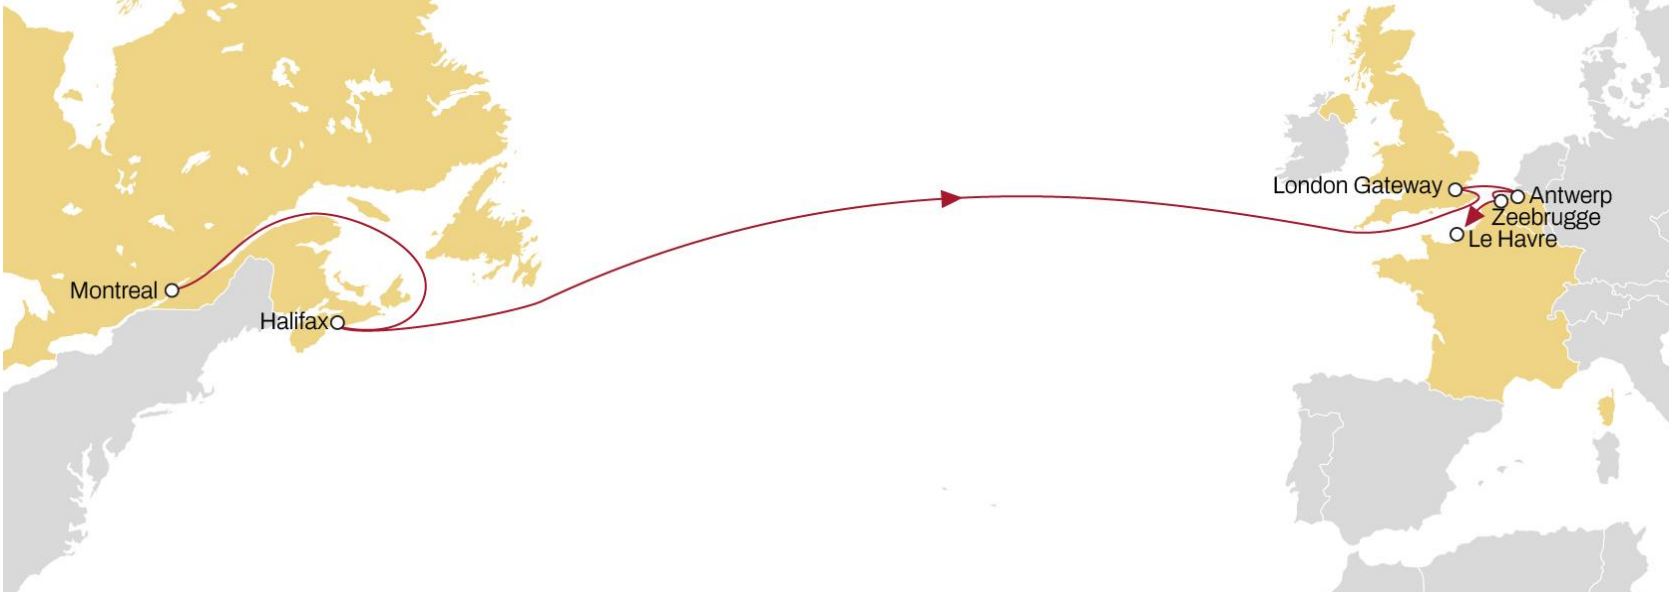

CANADA TO NORTH EUROPE

CANADA EXPRESS

EASTBOUND

- Coverage from both Montreal and Halifax
- Connection to extensive UK, Ireland, Baltic and Scandinavian network

	LONDON GATEWAY	ANTWERP	ZEEBRUGGE	LE HAVRE
MONTREAL	12	13	14	16
HALIFAX	8	10	11	12

CANADA TO NORTH EUROPE

MONTREAL EXPRESS 1

EASTBOUND

- **Excellent transit times** to Belgium and Germany
- **Connection** to extensive UK, Ireland, Baltic and Scandinavian network

	ANTWERP	BREMERHAVEN	LE HAVRE	LIVERPOOL
MONTREAL	10	13	16	19

USA TO NORTH EUROPE **NEUSEC 1**

EASTBOUND

- **Excellent eastbound transit times** from US South Atlantic region.
- **Connection to extensive UK, Ireland, Baltic and Scandinavian network**

	LONDON	ANTWERP	ROTTERDAM	BREMERHAVEN
NEW YORK	23	24	26	29
CHARLESTON	20	21	23	25
SAVANNAH	17	19	21	23
NORFOLK	15	16	18	21

USA TO NORTH EUROPE **NEUSEC 2**

EASTBOUND

- **Market leading** transit times from New York
- **Connection** to extensive UK, Ireland, Baltic and Scandinavian network

	BREMERHAVEN	ANTWERP	LE HAVRE
CHARLESTON	26	28	30
NORFOLK	22	24	26
BALTIMORE	20	22	24
NEW YORK	13	15	17