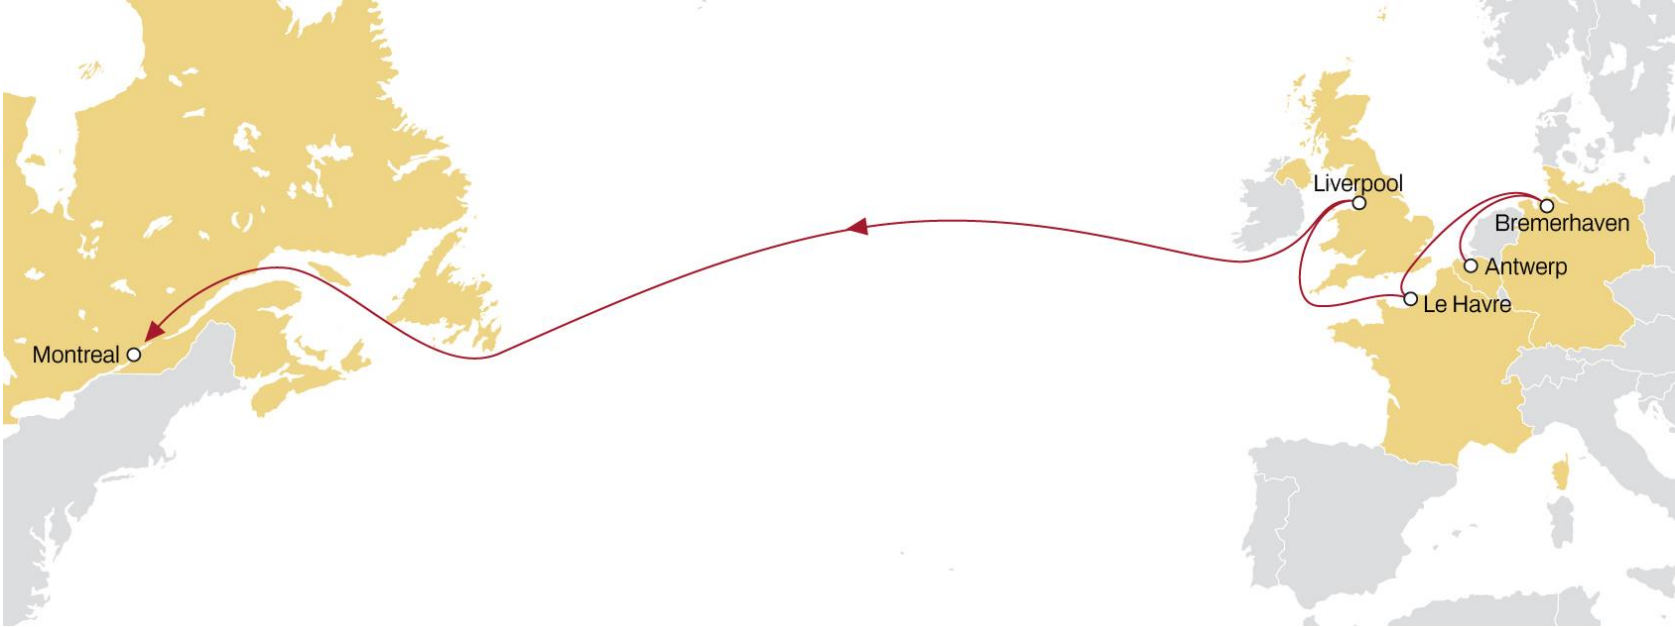

NORTH EUROPE TO CANADA

CANADA EXPRESS

WESTBOUND

- **Weekly sailings**
- **Exclusive connection** from London Gateway to Montreal

	MONTREAL	HALIFAX
LONDON GATEWAY	11	17
ANTWERP	10	16
ZEEBRUGGE	9	15
LE HAVRE	8	14

NORTH EUROPE TO CANADA

MONTREAL EXPRESS 1

WESTBOUND

- **Weekly sailings**
- **Extensive coverage** from North Europe to Montreal
- **Faster connection** from Liverpool and Le Havre to Montreal

	MONTREAL
ANTWERP	19
BREMERHAVEN	16
LE HAVRE	14
LIVERPOOL	10

NORTH EUROPE TO USA AND ECUADOR ECUADOR - NWC - USA

WESTBOUND

- **Weekly sailings**
- **Exclusive Philadelphia & Boston service from North Europe**
- **Felixstowe direct connection to Boston, New York, Philadelphia, Norfolk and Jacksonville**

USA TO NORTH EUROPE **NEUSEC 1**

EASTBOUND

- **Excellent eastbound transit times** from US South Atlantic region.
- **Connection to extensive UK, Ireland, Baltic and Scandinavian network**

	LONDON	ANTWERP	ROTTERDAM	BREMERHAVEN
NEW YORK	23	24	26	29
CHARLESTON	20	21	23	25
SAVANNAH	17	19	21	23
NORFOLK	15	16	18	21