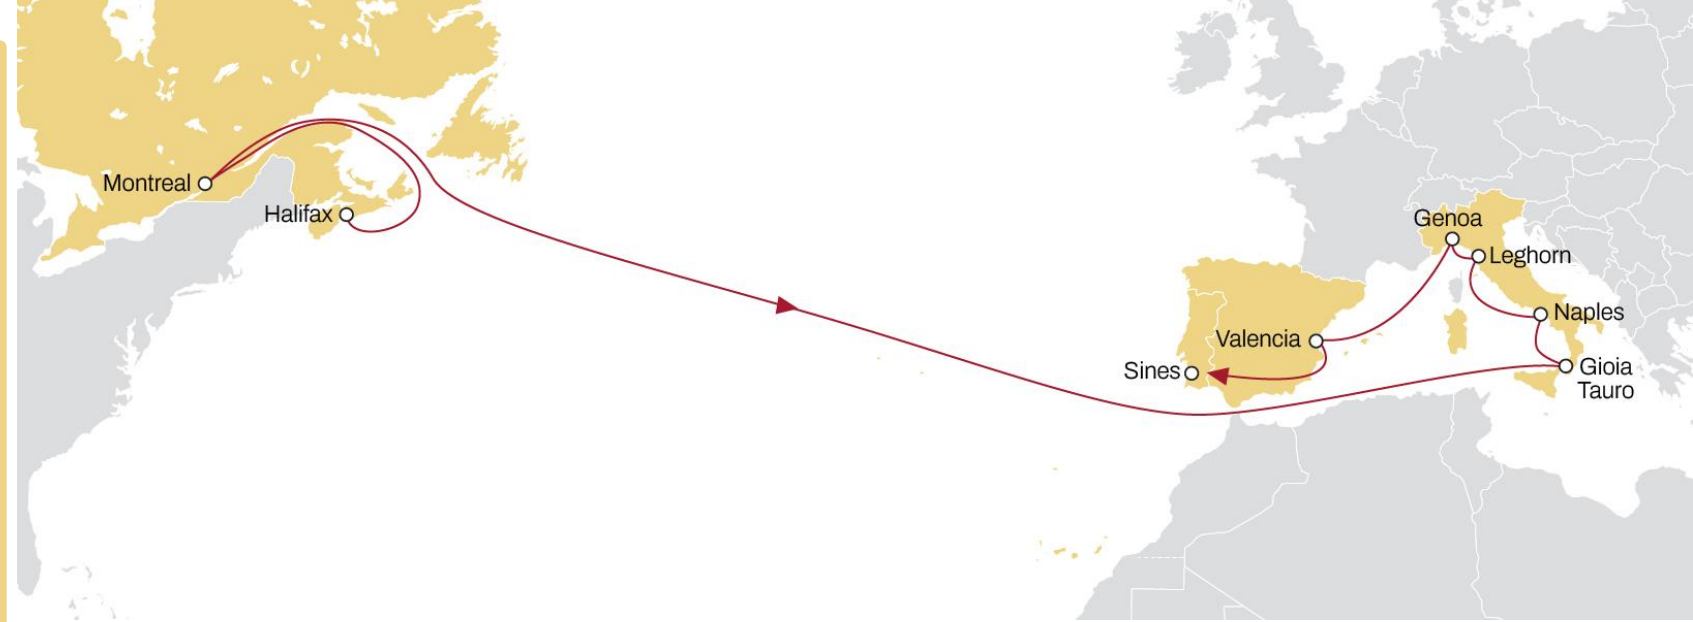

CANADA TO WEST MEDITERRANEAN **MED TO CANADA**

EASTBOUND

- **Direct standalone service**
  ex Montreal to Mediterranean region
- **Extended coverage** of all major
  Mediterranean ports

	GIOIA TAURO	NAPLES	LEGHORN	GENOA	VALENCIA	SINES
HALIFAX	18	20	23	24	26	30
MONTREAL	12	13	16	17	20	24