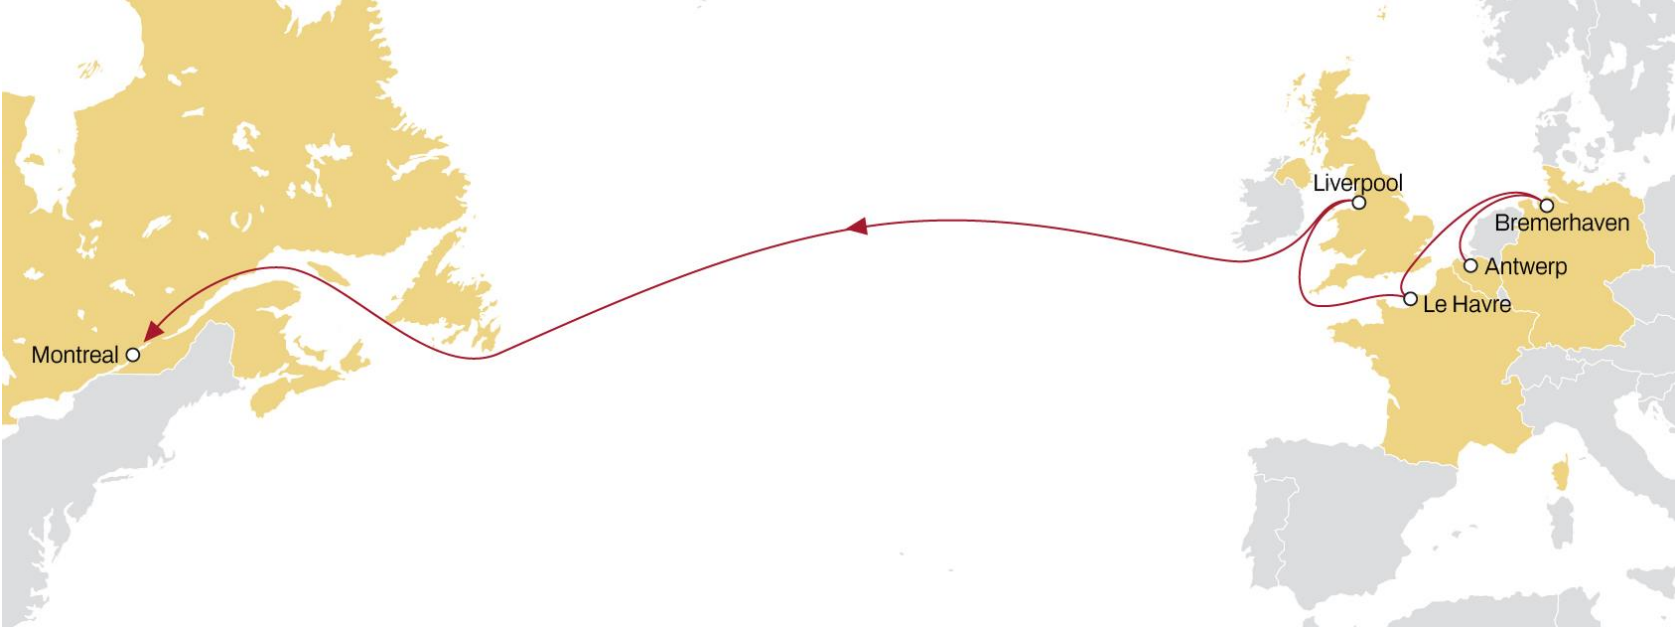

NORTH EUROPE TO CANADA

CANADA EXPRESS

WESTBOUND

- **Weekly sailings**
- **Exclusive connection** from London Gateway to Montreal

	MONTREAL	HALIFAX
LONDON GATEWAY	11	17
ANTWERP	10	16
ZEEBRUGGE	9	15
LE HAVRE	8	14

NORTH EUROPE TO CANADA

MONTREAL EXPRESS 1

WESTBOUND

- **Weekly sailings**
- **Extensive coverage** from North Europe to Montreal
- **Faster connection** from Liverpool and Le Havre to Montreal

	MONTREAL
ANTWERP	19
BREMERHAVEN	16
LE HAVRE	14
LIVERPOOL	10

NORTH EUROPE TO USA AND ECUADOR

ECUADOR - NWC - USA

WESTBOUND

- **Weekly sailings**
- **Exclusive Philadelphia & Boston service from North Europe**
- **Felixstowe direct connection to Boston, New York, Philadelphia, Norfolk and Jacksonville**

	LONDON	ANTWERP	ROTTERDAM	BREMERHAVEN
NEW YORK	23	24	26	29
CHARLESTON	20	21	23	25
SAVANNAH	17	19	21	23

USA TO NORTH EUROPE **NEUSEC 2**

EASTBOUND

- **Market leading** transit times from New York
- **Connection** to extensive UK, Ireland, Baltic and Scandinavian network