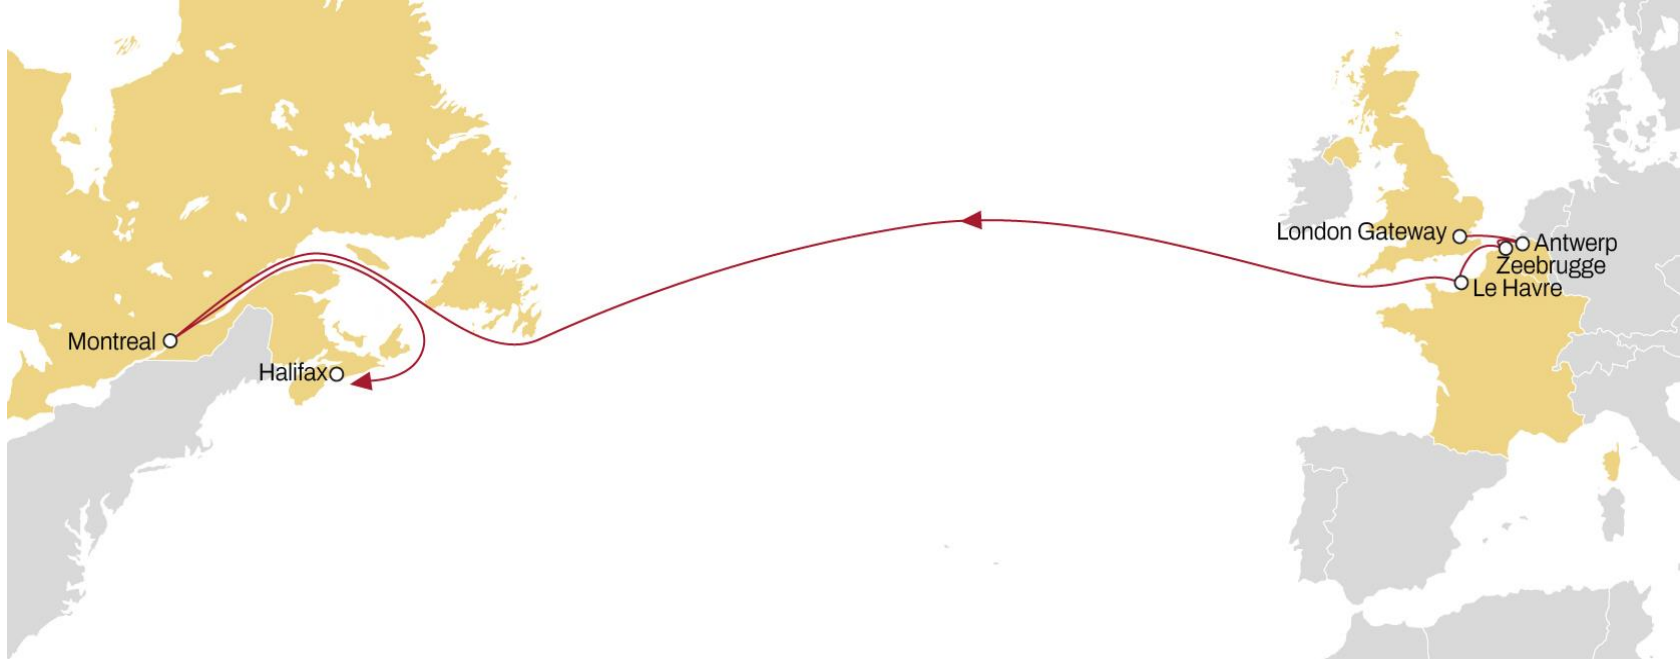

WEST MEDITERRANEAN TO CANADA

MED TO CANADA

WESTBOUND

- **Weekly sailings**
- **Market leading service from Italy, Spain and Portugal to Canada**

	HALIFAX	MONTREAL
GIOIA TAURO	22	25
NAPLES	19	23
LEGHORN	18	21
GENOA	16	20
VALENCIA	13	17
SINES	10	13

NORTH EUROPE TO CANADA

CANADA EXPRESS

WESTBOUND

- **Weekly sailings**
- **Exclusive connection** from London Gateway to Montreal

	MONTREAL	HALIFAX
LONDON GATEWAY	11	17
ANTWERP	10	16
ZEEBRUGGE	9	15
LE HAVRE	8	14

NORTH EUROPE TO CANADA

MONTREAL EXPRESS 1

WESTBOUND

- **Weekly sailings**
- **Extensive coverage** from North Europe to Montreal
- **Faster connection** from Liverpool and Le Havre to Montreal

	MONTREAL
ANTWERP	19
BREMERHAVEN	16
LE HAVRE	14
LIVERPOOL	10

	LONDON	ANTWERP	ROTTERDAM	BREMERHAVEN
NEW YORK	23	24	26	29
CHARLESTON	20	21	23	25
SAVANNAH	17	19	21	23

USA TO NORTH EUROPE **NEUSEC 2**

EASTBOUND

- **Market leading** transit times from New York
- **Connection** to extensive UK, Ireland, Baltic and Scandinavian network