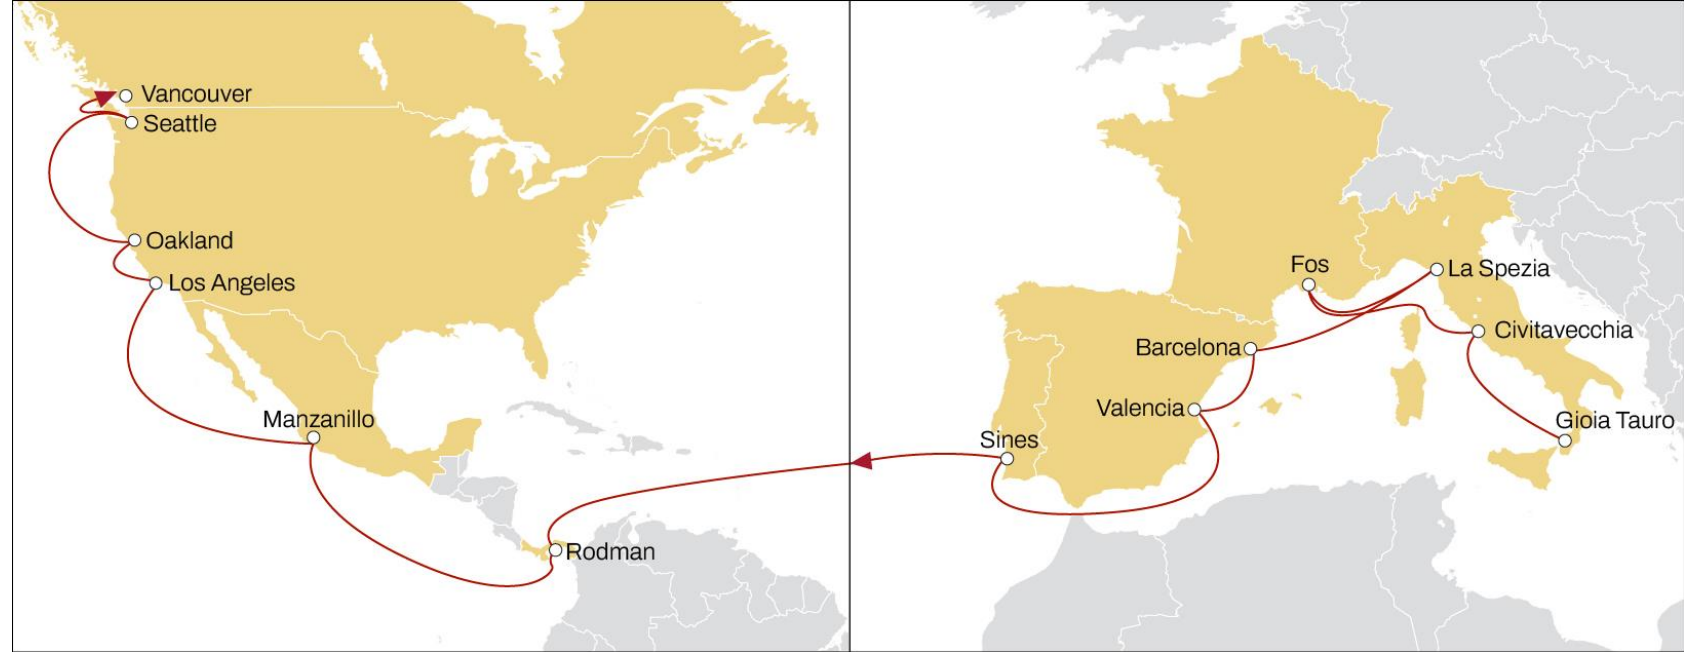

WEST MEDITERRANEAN TO NORTH AMERICA PACIFIC **CALIFORNIA EXPRESS**

WESTBOUND

- **Weekly sailings**
- **Exclusive all water service** from Mediterranean to North America West Coast
- **Seattle destination as MSC exclusive call**

	MANZANILLO	LOS ANGELES	OAKLAND	SEATTLE	VANCOUVER
GIOIA TAURO	33	38	41	50	51
CIVITAVECCHIA	31	36	39	47	49
FOS-SUR-MER	28	33	36	44	46
LA SPEZIA	25	30	33	41	43
BARCELONA	23	28	31	39	41
VALENCIA	20	26	29	37	38
SINES	17	22	25	33	35