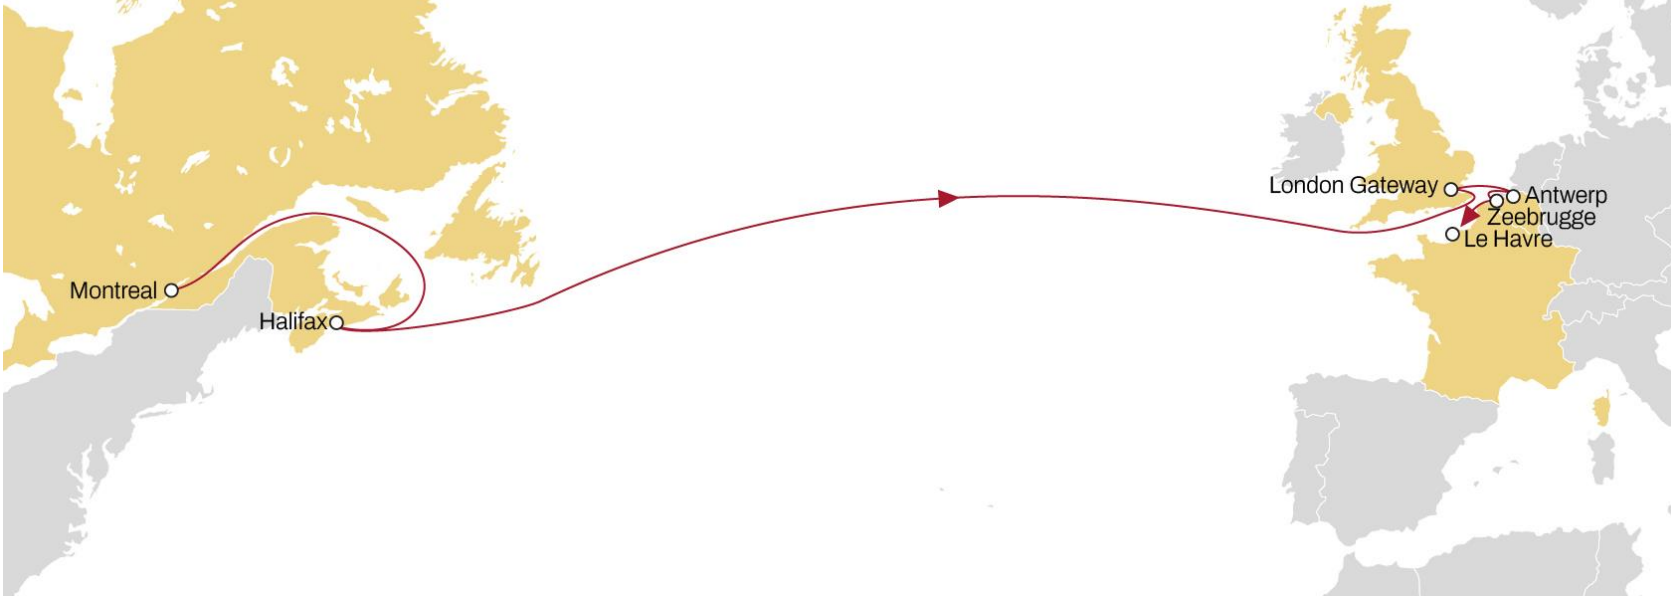

	GIOIA TAURO	NAPLES	LEGHORN	GENOA	VALENCIA	SINES
HALIFAX	18	20	23	24	26	30
MONTREAL	12	13	16	17	20	24

CANADA TO NORTH EUROPE

CANADA EXPRESS

EASTBOUND

- Coverage from both Montreal and Halifax
- Connection to extensive UK, Ireland, Baltic and Scandinavian network

	LONDON GATEWAY	ANTWERP	ZEEBRUGGE	LE HAVRE
MONTREAL	12	13	14	16
HALIFAX	8	10	11	12

CANADA TO NORTH EUROPE

MONTREAL EXPRESS 1

EASTBOUND

- **Excellent transit times** to Belgium and Germany
- **Connection** to extensive UK, Ireland, Baltic and Scandinavian network

	ANTWERP	BREMERHAVEN	LE HAVRE	LIVERPOOL
MONTREAL	10	13	16	19

USA TO NORTH EUROPE **NEUSEC 1**

EASTBOUND

- **Excellent eastbound transit times** from US South Atlantic region.
- **Connection to extensive UK, Ireland, Baltic and Scandinavian network**

	LONDON	ANTWERP	ROTTERDAM	BREMERHAVEN
NEW YORK	23	24	26	29
CHARLESTON	20	21	23	25
SAVANNAH	17	19	21	23

USA TO NORTH EUROPE **NEUSEC 2**

EASTBOUND

- **Market leading** transit times from New York
- **Connection** to extensive UK, Ireland, Baltic and Scandinavian network