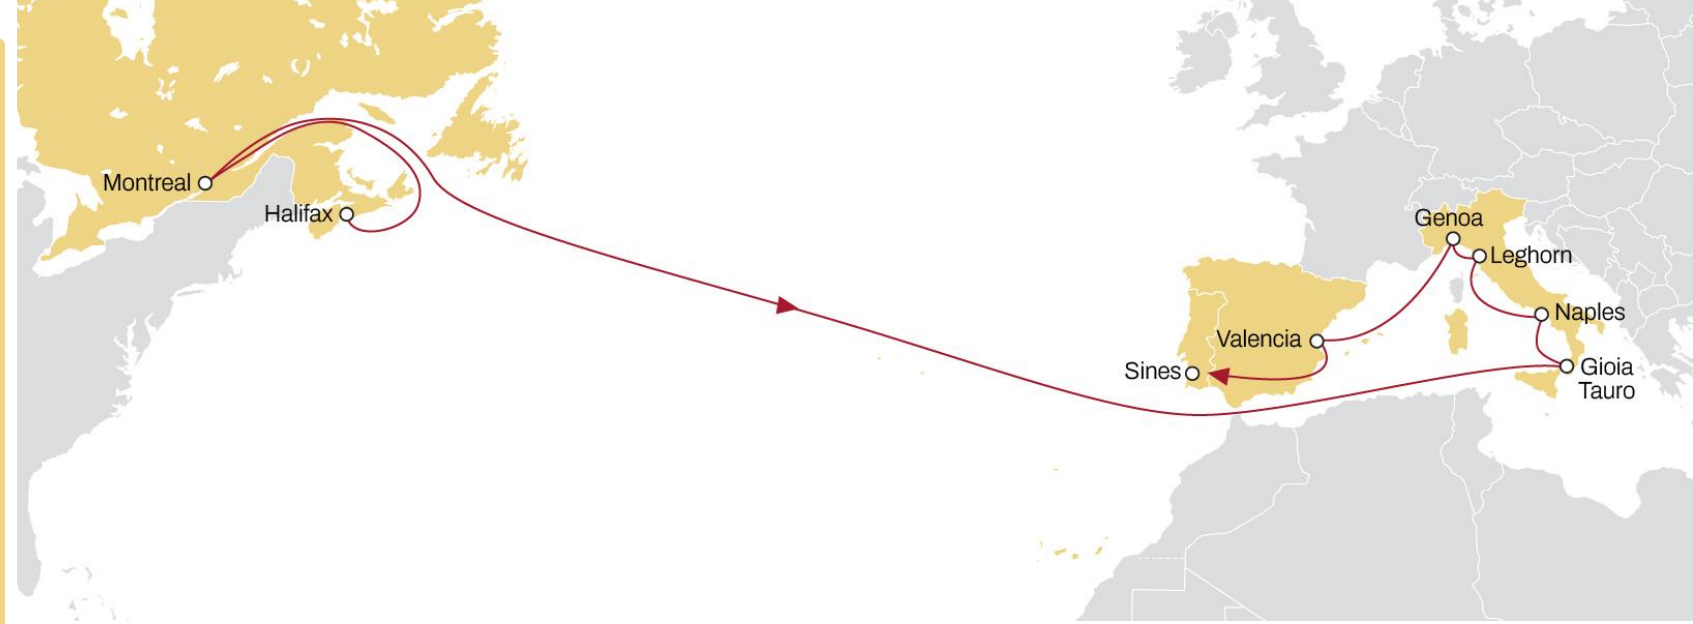

Note: Transit times are indicative and subject to change, please visit [msc.com](https://www.msc.com)

CANADA TO WEST MEDITERRANEAN **MED TO CANADA**

EASTBOUND

- **Direct standalone service**
ex Montreal to Mediterranean region
- **Extended coverage** of all major
Mediterranean ports

	GIOIA TAURO	NAPLES	LEGHORN	GENOA	VALENCIA	SINES
HALIFAX	18	20	23	24	26	30
MONTREAL	12	13	16	17	20	24

CANADA TO NORTH EUROPE

CANADA EXPRESS

EASTBOUND

- Coverage from both Montreal and Halifax
- Connection to extensive UK, Ireland, Baltic and Scandinavian network

	ANTWERP	BREMERHAVEN	LE HAVRE	LIVERPOOL
MONTREAL	10	13	16	19

USA TO NORTH EUROPE **NEUSEC 1**

EASTBOUND

- **Excellent eastbound transit times** from US South Atlantic region.
- **Connection to extensive UK, Ireland, Baltic and Scandinavian network**

	LONDON	ANTWERP	ROTTERDAM	BREMERHAVEN
NEW YORK	23	24	26	29
CHARLESTON	20	21	23	25
SAVANNAH	17	19	21	23

USA TO NORTH EUROPE **NEUSEC 2**

EASTBOUND

- **Market leading** transit times from New York
- **Connection** to extensive UK, Ireland, Baltic and Scandinavian network