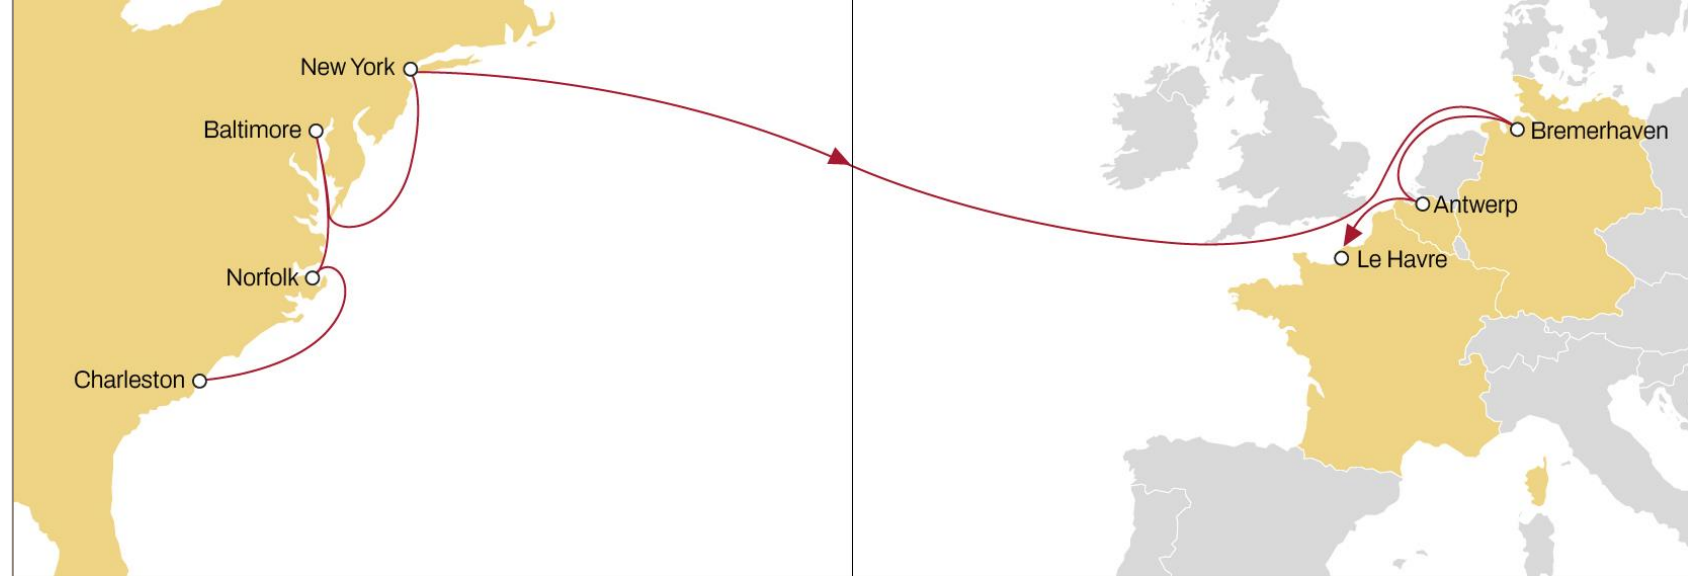

	LONDON GATEWAY	ANTWERP	ZEEBRUGGE	LE HAVRE
MONTREAL	12	13	14	16
HALIFAX	8	10	11	12

CANADA TO NORTH EUROPE

MONTREAL EXPRESS 1

EASTBOUND

- **Excellent transit times** to Belgium and Germany
- **Connection** to extensive UK, Ireland, Baltic and Scandinavian network

	ANTWERP	BREMERHAVEN	LE HAVRE	LIVERPOOL
MONTREAL	10	13	16	19

USA TO NORTH EUROPE **NEUSEC 1**

EASTBOUND

- **Excellent eastbound transit times** from US South Atlantic region.
- **Connection to extensive UK, Ireland, Baltic and Scandinavian network**

	LONDON	ANTWERP	ROTTERDAM	BREMERHAVEN
NEW YORK	23	24	26	29
CHARLESTON	20	21	23	25
SAVANNAH	17	19	21	23

USA TO NORTH EUROPE **NEUSEC 2**

EASTBOUND

- **Market leading** transit times from New York
- **Connection** to extensive UK, Ireland, Baltic and Scandinavian network

	BREMERHAVEN	ANTWERP	LE HAVRE
CHARLESTON	26	28	30
NORFOLK	22	24	26
BALTIMORE	20	22	24
NEW YORK	13	15	17

MEXICO & GULF TO NORTH EUROPE MEXICO GULF EXPRESS

EASTBOUND

- **Comprehensive direct coverage** from Mexico and US Gulf
- Cargo connecting in Freeport from Boston, Jacksonville and Philadelphia
- **Connection** to extensive UK, Baltic and Scandinavian network