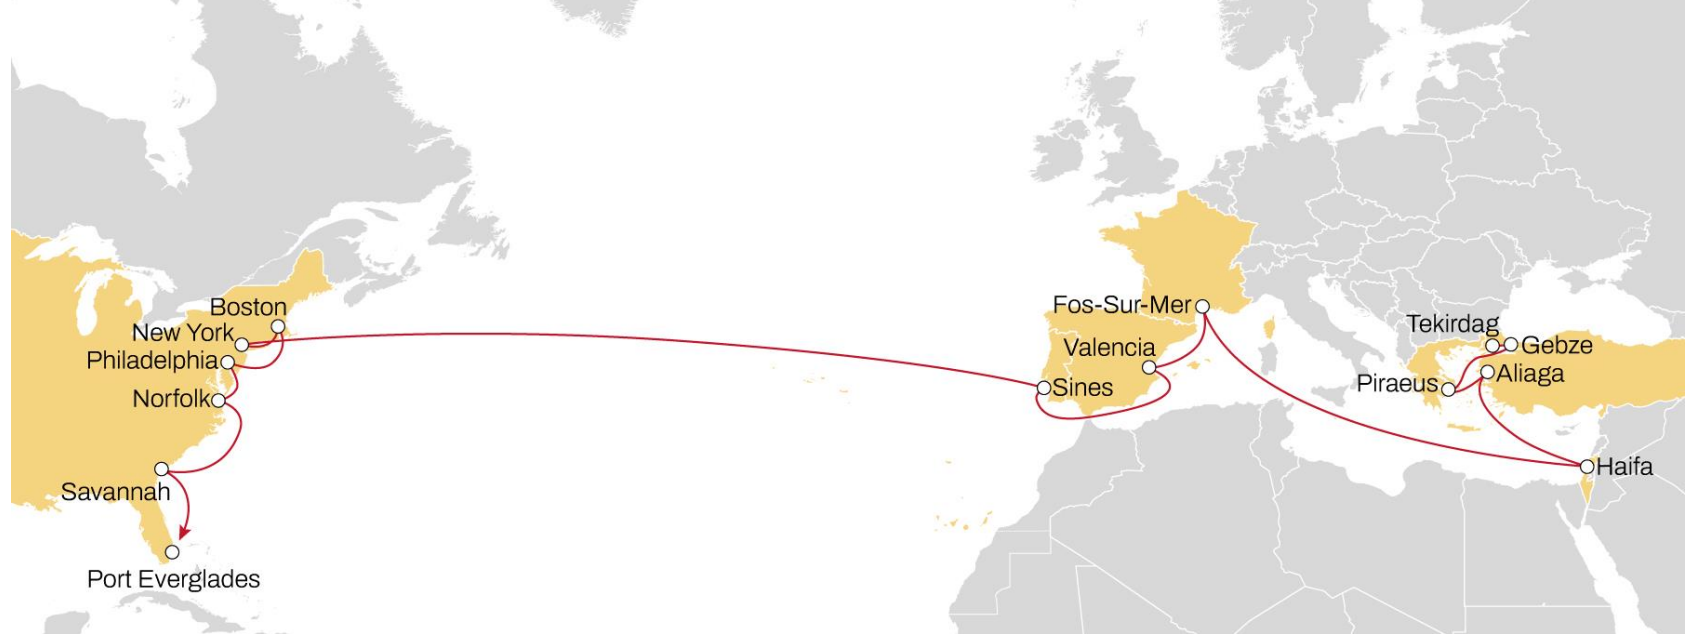

	MANZANILLO	LOS ANGELES	OAKLAND	SEATTLE	VANCOUVER
GIOIA TAURO	33	38	41	50	51
CIVITAVECCHIA	31	36	39	47	49
FOS-SUR-MER	28	33	36	44	46
LA SPEZIA	25	30	33	41	43
BARCELONA	23	28	31	39	41
VALENCIA	20	26	29	37	38
SINES	17	22	25	33	35

EMUSA

TÜRKIYE/WMED TO USA EAST COAST

WESTBOUND

- Weekly sailings
- Extensive and exclusive network from Fos-sur-Mer to USA East Coast
- Exclusive direct service from Valencia to USA East Coast

Transit Time	Arrival						
	Departure	New York	Boston	Philadelphia	Norfolk	Savannah	Port Everglades
TEKIRDAG		24	27	30	32	34	37
GEBZE		23	26	29	31	33	36
PIRAEUS		19	22	25	27	29	32
ALIAGA		20	23	26	28	30	33
HAIFA		17	20	23	25	27	30
FOR-SUR-MER		12	15	18	20	22	25
VALENCIA		10	13	16	18	20	23
SINES		7	10	13	15	17	20

	ANTWERP	BREMERHAVEN	LE HAVRE	LIVERPOOL
MONTREAL	10	13	16	19

USA TO NORTH EUROPE **NEUSEC 1**

EASTBOUND

- **Excellent eastbound transit times** from US South Atlantic region.
- **Connection to extensive UK, Ireland, Baltic and Scandinavian network**

	LONDON	ANTWERP	ROTTERDAM	BREMERHAVEN
NEW YORK	23	24	26	29
CHARLESTON	20	21	23	25
SAVANNAH	17	19	21	23

USA TO NORTH EUROPE **NEUSEC 2**

EASTBOUND

- **Market leading** transit times from New York
- **Connection** to extensive UK, Ireland, Baltic and Scandinavian network