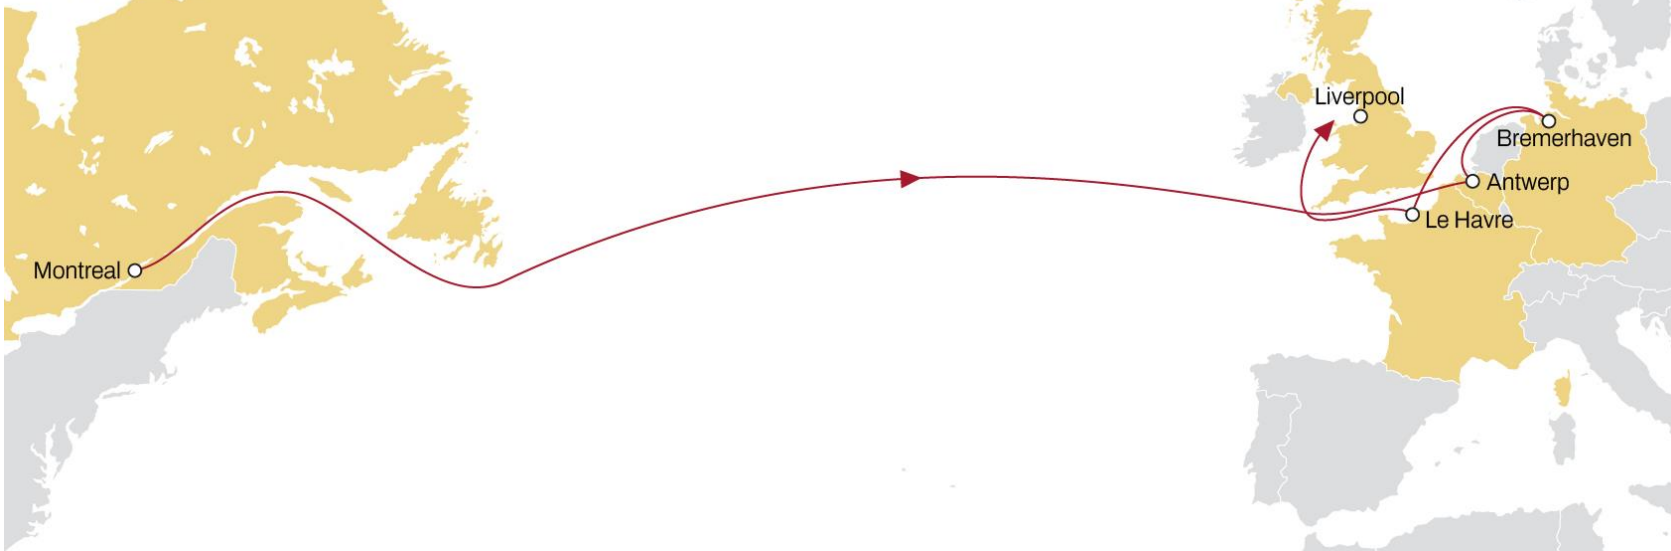

	GIOIA TAURO	NAPLES	LEGHORN	GENOA	VALENCIA	SINES
HALIFAX	18	20	23	24	26	30
MONTREAL	12	13	16	17	20	24

CANADA TO NORTH EUROPE

CANADA EXPRESS

EASTBOUND

- Coverage from both Montreal and Halifax
- Connection to extensive UK, Ireland, Baltic and Scandinavian network

	LONDON GATEWAY	ANTWERP	ZEEBRUGGE	LE HAVRE
MONTREAL	12	13	14	16
HALIFAX	8	10	11	12

CANADA TO NORTH EUROPE

MONTREAL EXPRESS 1

EASTBOUND

- **Excellent transit times** to Belgium and Germany
- **Connection** to extensive UK, Ireland, Baltic and Scandinavian network

	ANTWERP	BREMERHAVEN	LE HAVRE	LIVERPOOL
MONTREAL	10	13	16	19

USA TO NORTH EUROPE **NEUSEC 1**

EASTBOUND

- **Excellent eastbound transit times** from US South Atlantic region.
- **Connection to extensive UK, Ireland, Baltic and Scandinavian network**

	LONDON	ANTWERP	ROTTERDAM	BREMERHAVEN
NEW YORK	23	24	26	29
CHARLESTON	20	21	23	25
SAVANNAH	17	19	21	23

USA TO NORTH EUROPE **NEUSEC 2**

EASTBOUND

- **Market leading** transit times from New York
- **Connection** to extensive UK, Ireland, Baltic and Scandinavian network