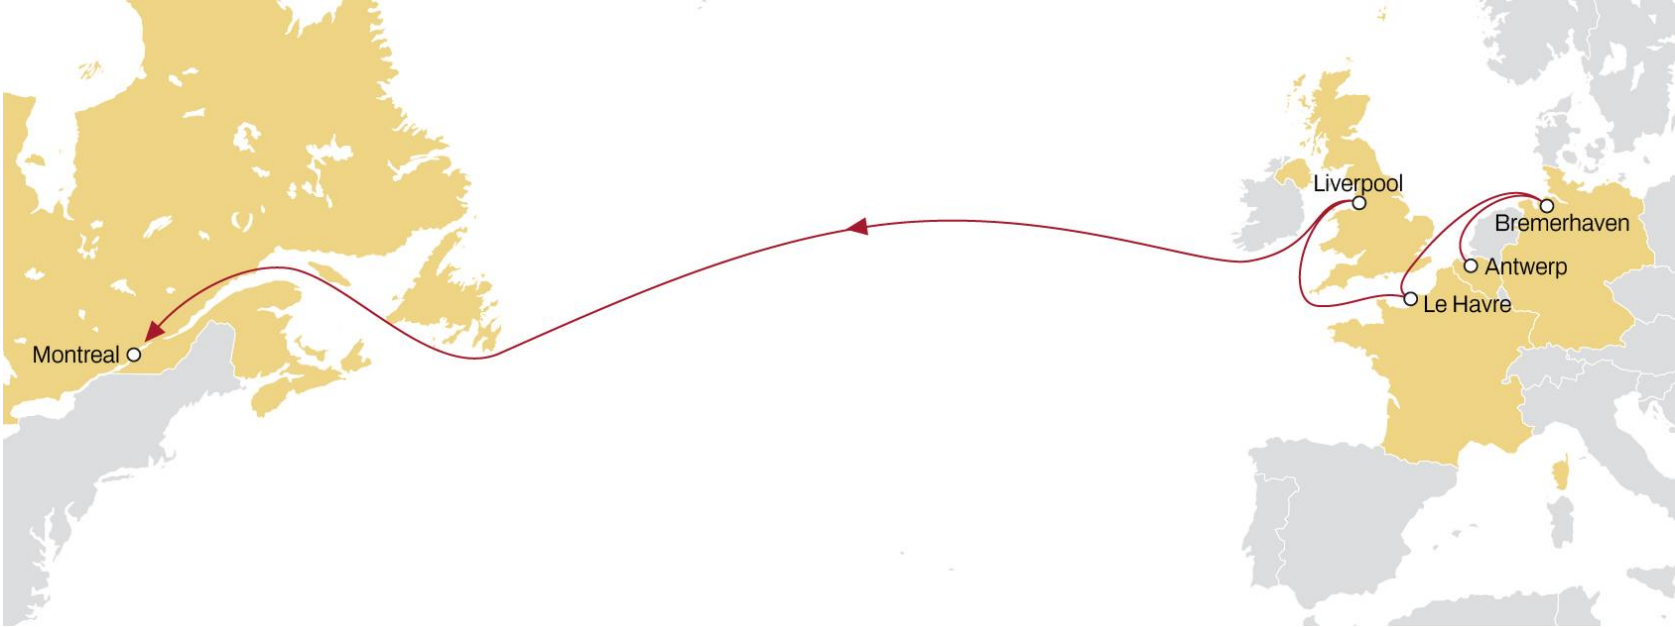

NORTH EUROPE TO CANADA

CANADA EXPRESS

WESTBOUND

- **Weekly sailings**
- **Exclusive connection** from London Gateway to Montreal

	MONTREAL	HALIFAX
LONDON GATEWAY	11	17
ANTWERP	10	16
ZEEBRUGGE	9	15
LE HAVRE	8	14

NORTH EUROPE TO CANADA

MONTREAL EXPRESS 1

WESTBOUND

- **Weekly sailings**
- **Extensive coverage** from North Europe to Montreal
- **Faster connection** from Liverpool and Le Havre to Montreal

	MONTREAL
ANTWERP	19
BREMERHAVEN	16
LE HAVRE	14
LIVERPOOL	10

NORTH EUROPE TO USA AND ECUADOR

NWC – USA - ECUADOR

WESTBOUND

- **Weekly sailings**
- **Exclusive Philadelphia & Boston service from North Europe**
- **Felixstowe direct connection to Boston, New York, Philadelphia, Norfolk and Jacksonville**

	LONDON	ANTWERP	ROTTERDAM	BREMERHAVEN
NEW YORK	23	24	26	29
CHARLESTON	20	21	23	25
SAVANNAH	17	19	21	23

USA TO NORTH EUROPE **NEUSEC 2**

EASTBOUND

- **Market leading** transit times from New York
- **Connection** to extensive UK, Ireland, Baltic and Scandinavian network