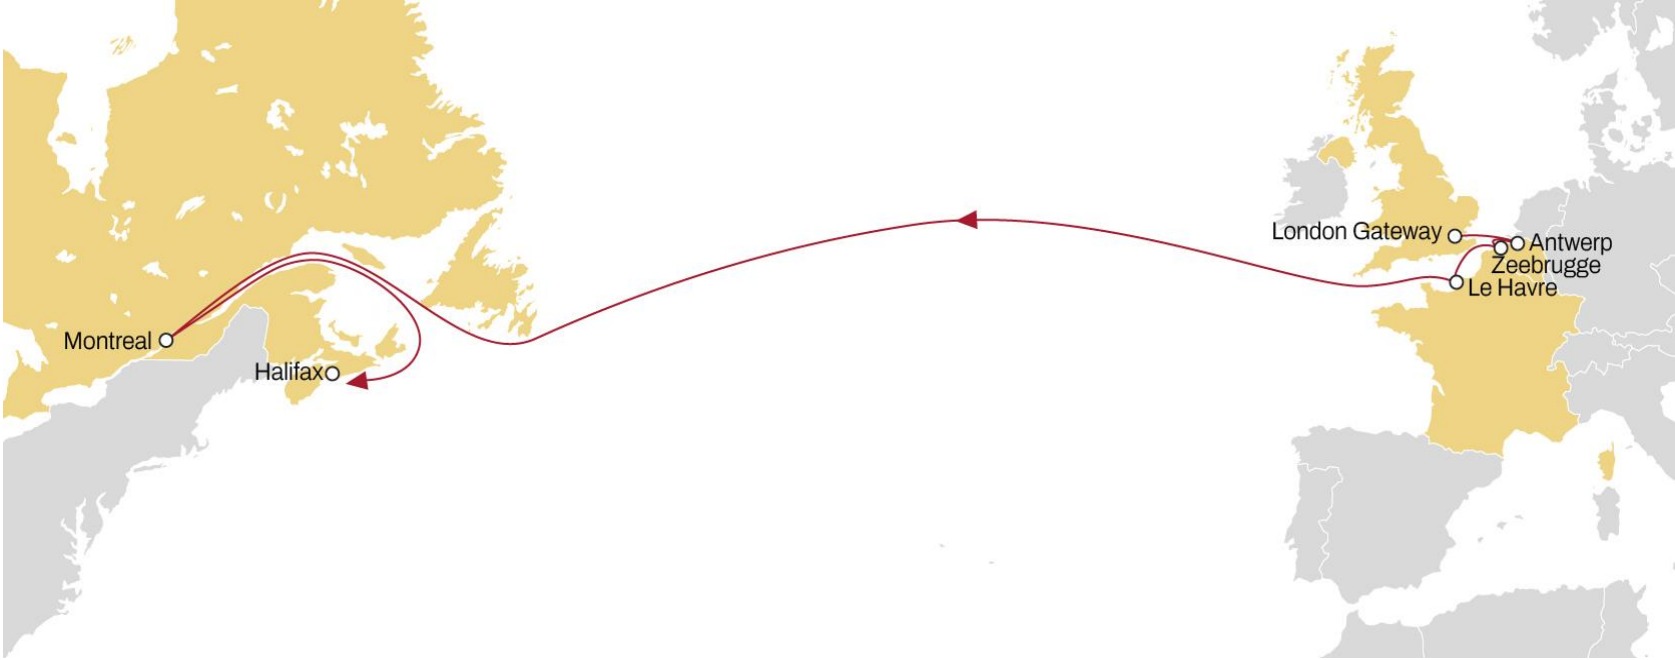

WEST MEDITERRANEAN TO CANADA

MED TO CANADA

WESTBOUND

- **Weekly sailings**
- **Market leading service from Italy, Spain and Portugal to Canada**

	HALIFAX	MONTREAL
GIOIA TAURO	22	25
NAPLES	19	23
LEGHORN	18	21
GENOA	16	20
VALENCIA	13	17
SINES	10	13

NORTH EUROPE TO CANADA

CANADA EXPRESS

WESTBOUND

- **Weekly sailings**
- **Exclusive connection** from London Gateway to Montreal

	MONTREAL	HALIFAX
LONDON GATEWAY	11	17
ANTWERP	10	16
ZEEBRUGGE	9	15
LE HAVRE	8	14

NORTH EUROPE TO CANADA

MONTREAL EXPRESS 1

WESTBOUND

- **Weekly sailings**
- **Extensive coverage** from North Europe to Montreal
- **Faster connection** from Liverpool and Le Havre to Montreal

	MONTREAL
ANTWERP	19
BREMERHAVEN	16
LE HAVRE	14
LIVERPOOL	10

	LONDON	ANTWERP	ROTTERDAM	BREMERHAVEN
NEW YORK	23	24	26	29
CHARLESTON	20	21	23	25
SAVANNAH	17	19	21	23

USA TO NORTH EUROPE **NEUSEC 2**

EASTBOUND

- **Market leading** transit times from New York
- **Connection** to extensive UK, Ireland, Baltic and Scandinavian network