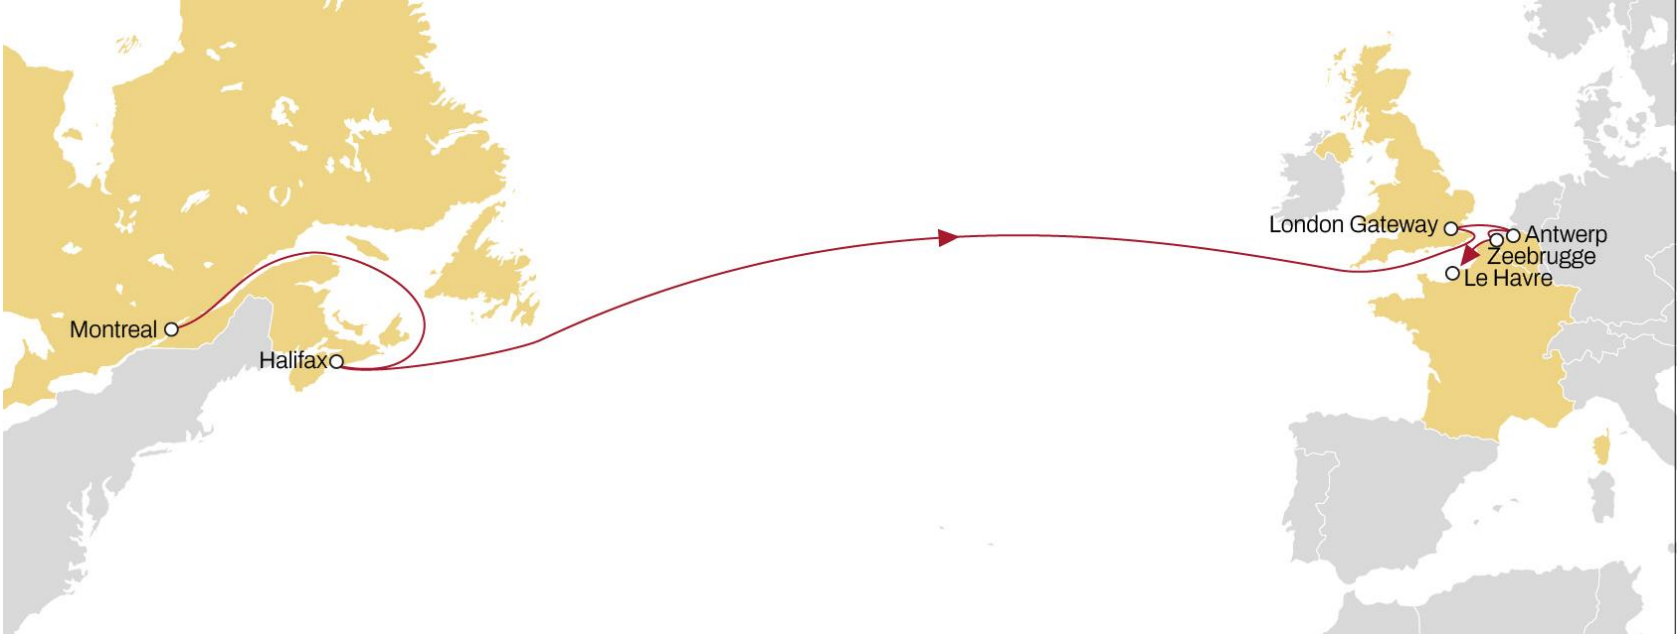

	GIOIA TAURO	NAPLES	LEGHORN	GENOA	VALENCIA	SINES
HALIFAX	18	20	23	24	26	30
MONTREAL	12	13	16	17	20	24

CANADA TO NORTH EUROPE

CANADA EXPRESS

EASTBOUND

- Coverage from both Montreal and Halifax
- Connection to extensive UK, Ireland, Baltic and Scandinavian network

	LONDON GATEWAY	ANTWERP	ZEEBRUGGE	LE HAVRE
MONTREAL	12	13	14	16
HALIFAX	8	10	11	12

CANADA TO NORTH EUROPE

MONTREAL EXPRESS 1

EASTBOUND

- **Excellent transit times** to Belgium and Germany
- **Connection** to extensive UK, Ireland, Baltic and Scandinavian network

	ANTWERP	BREMERHAVEN	LE HAVRE	LIVERPOOL
MONTREAL	10	13	16	19

USA TO NORTH EUROPE **NEUSEC 1**

EASTBOUND

- **Excellent eastbound transit times** from US South Atlantic region.
- **Connection to extensive UK, Ireland, Baltic and Scandinavian network**

	LONDON	ANTWERP	ROTTERDAM	BREMERHAVEN
NEW YORK	23	24	26	29
CHARLESTON	20	21	23	25
SAVANNAH	17	19	21	23

USA TO NORTH EUROPE **NEUSEC 2**

EASTBOUND

- **Market leading** transit times from New York
- **Connection** to extensive UK, Ireland, Baltic and Scandinavian network