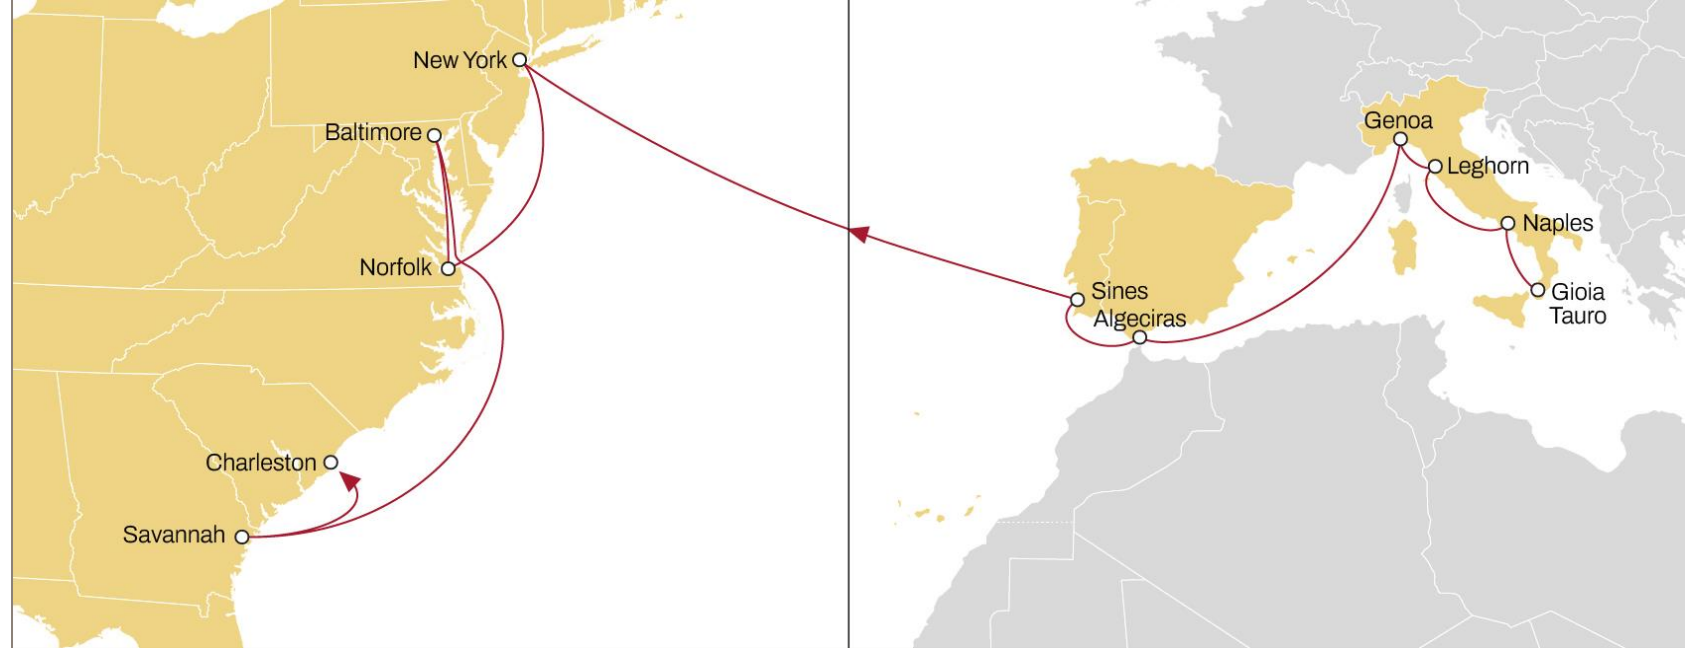

WESTBOUND

WEST MEDITERRANEAN TO USA **MEDUSEC**

WESTBOUND

- **Weekly Sailings**
- **Fast transit time** from Italy, Spain and Portugal to US East Coast
- Extensive coverage with the **exclusive Baltimore direct call** from the Mediterranean area
- **Exclusive coverage** from South Italy to US East Coast
- Andalusia area **direct connection** to US East Coast

	NEW YORK	NORFOLK	BALTIMORE	SAVANNAH	CHARLESTON
GIOIA TAURO	20	23	25	28	30
NAPLES	18	21	22	25	27
LEGHORN	15	18	19	22	24
GENOA	13	16	18	21	23
ALGECIRAS	10	13	14	17	19
SINES	8	11	12	15	17

WEST MEDITERRANEAN TO USA SOUTH & GULF **MEDGULF**

WESTBOUND

- **Weekly sailings**
- Full US and Gulf and Mexico **direct coverage** from Italy, Spain and Portugal
- Offering **Miami as first port call** with the **best transit time on the market**
- Offering **Freeport as transhipment solution** to connect further USA, Mexico and Caribbean destinations

	LONDON	ANTWERP	ROTTERDAM	BREMERHAVEN
NEW YORK	23	24	26	29
CHARLESTON	20	21	23	25
SAVANNAH	17	19	21	23

USA TO NORTH EUROPE **NEUSEC 2**

EASTBOUND

- **Market leading** transit times from New York
- **Connection** to extensive UK, Ireland, Baltic and Scandinavian network