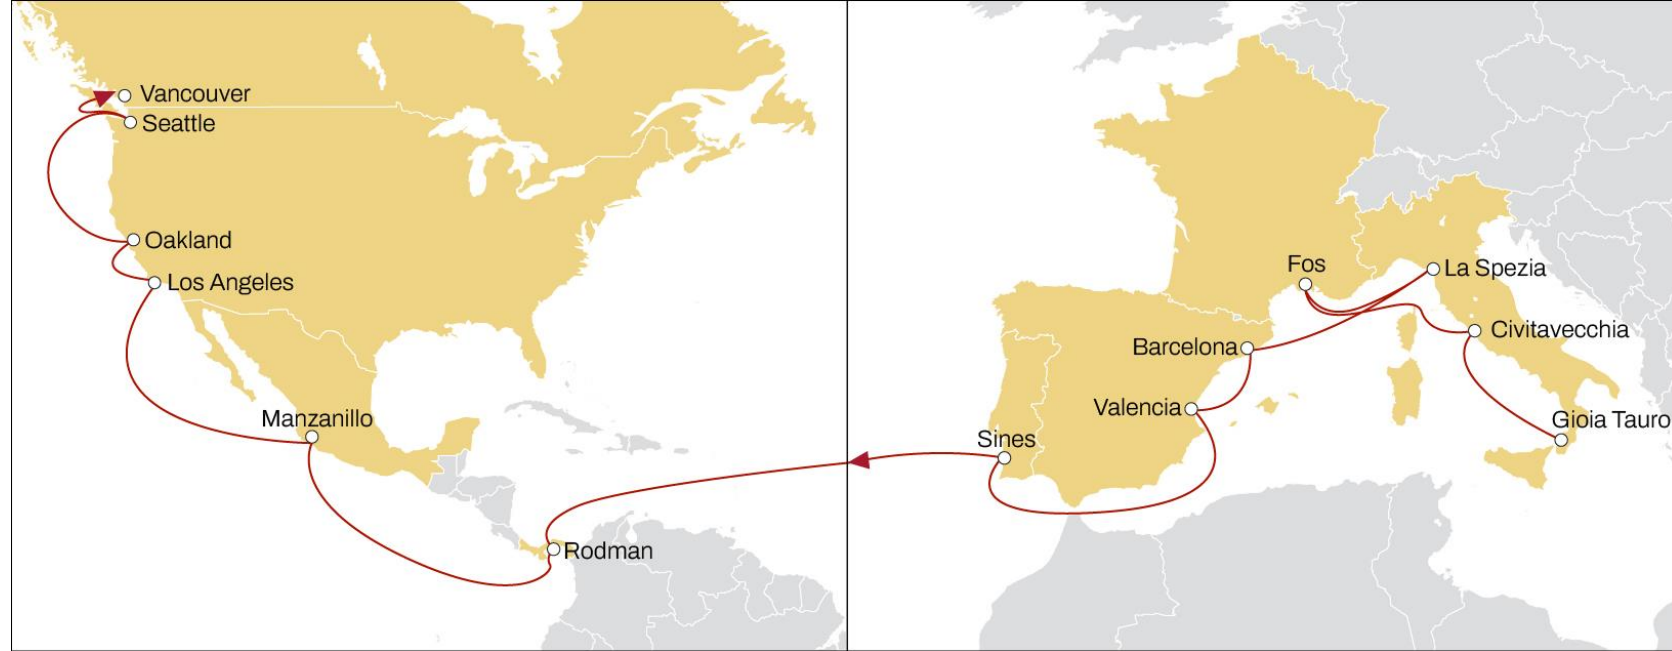

WEST MEDITERRANEAN TO NORTH AMERICA PACIFIC **CALIFORNIA EXPRESS**

WESTBOUND

- **Weekly sailings**
- **Exclusive all water service** from Mediterranean to North America West Coast
- **Seattle destination as MSC exclusive call**

	MANZANILLO	LOS ANGELES	OAKLAND	SEATTLE	VANCOUVER
GIOIA TAURO	33	38	41	50	51
CIVITAVECCHIA	31	36	39	47	49
FOS-SUR-MER	28	33	36	44	46
LA SPEZIA	25	30	33	41	43
BARCELONA	23	28	31	39	41
VALENCIA	20	26	29	37	38
SINES	17	22	25	33	35