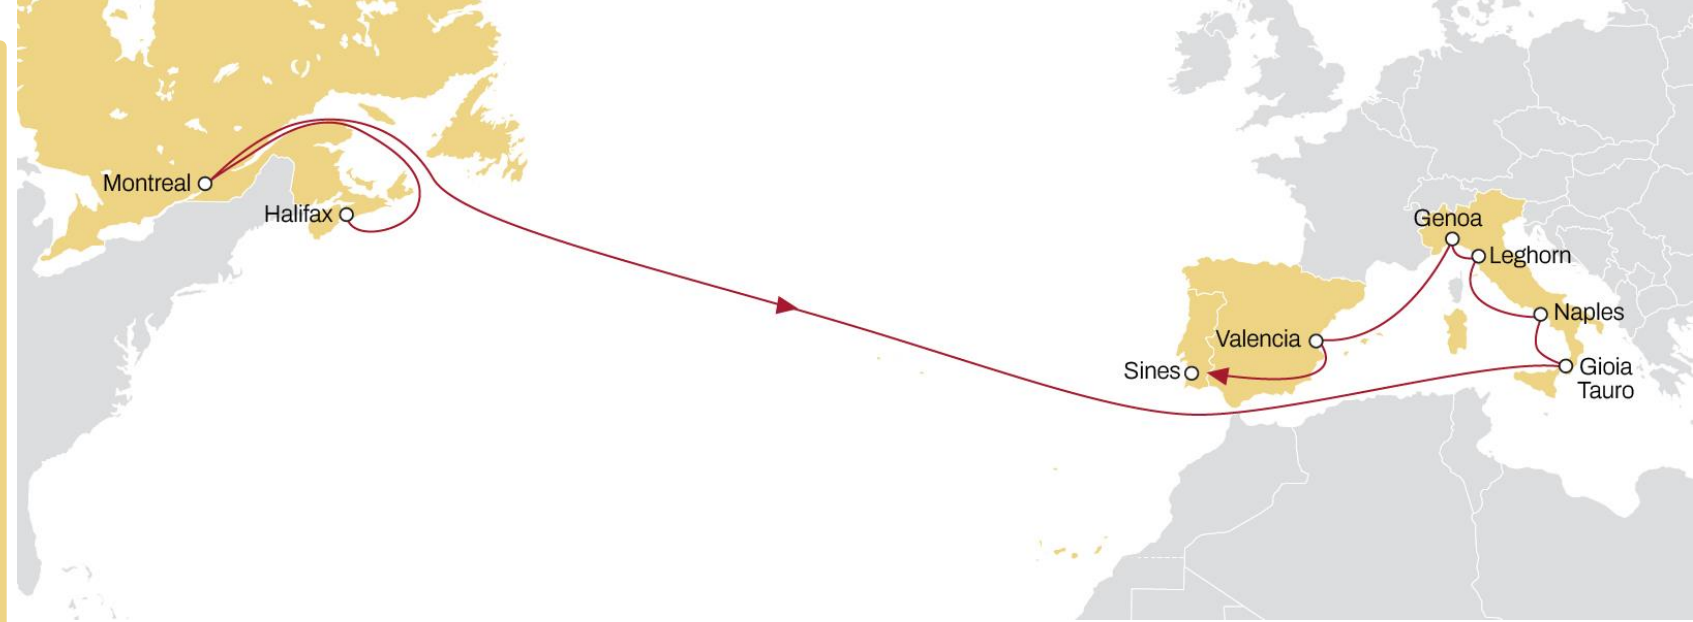

Note: Transit times are indicative and subject to change, please visit [msc.com](https://www.msc.com)

CANADA TO WEST MEDITERRANEAN **MED TO CANADA**

EASTBOUND

- **Direct standalone service**
ex Montreal to Mediterranean region
- **Extended coverage** of all major
Mediterranean ports

	GIOIA TAURO	NAPLES	LEGHORN	GENOA	VALENCIA	SINES
HALIFAX	18	20	23	24	26	30
MONTREAL	12	13	16	17	20	24

CANADA TO NORTH EUROPE

CANADA EXPRESS

EASTBOUND

- Coverage from both Montreal and Halifax
- Connection to extensive UK, Ireland, Baltic and Scandinavian network

	ANTWERP	BREMERHAVEN	LE HAVRE	LIVERPOOL
MONTREAL	10	13	16	19

USA TO NORTH EUROPE **NEUSEC 1**

EASTBOUND

- **Excellent eastbound transit times** from US South Atlantic region.
- **Connection to extensive UK, Ireland, Baltic and Scandinavian network**

	LONDON	ANTWERP	ROTTERDAM	BREMERHAVEN
NEW YORK	23	24	26	29
CHARLESTON	20	21	23	25
SAVANNAH	17	19	21	23

USA TO NORTH EUROPE **NEUSEC 2**

EASTBOUND

- **Market leading** transit times from New York
- **Connection** to extensive UK, Ireland, Baltic and Scandinavian network