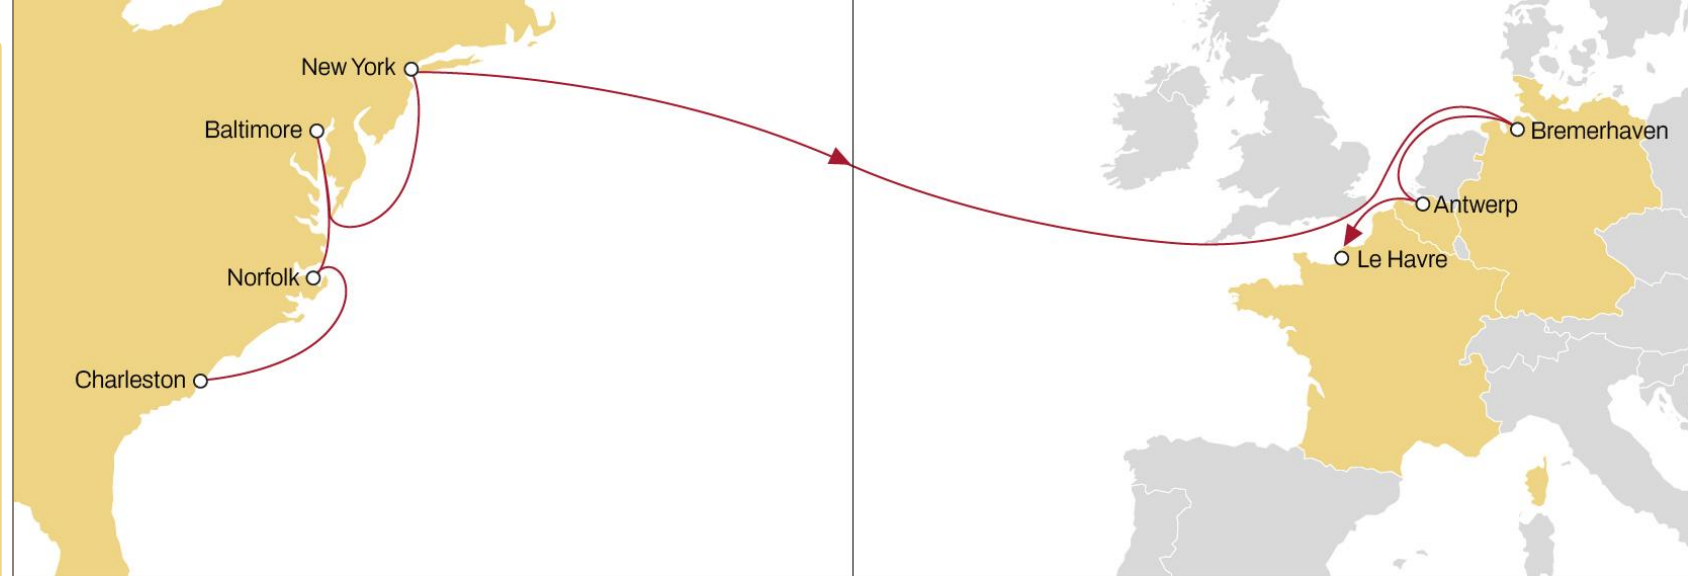

	LONDON GATEWAY	ANTWERP	ZEEBRUGGE	LE HAVRE
MONTREAL	12	13	14	16
HALIFAX	8	10	11	12

CANADA TO NORTH EUROPE

MONTREAL EXPRESS 1

EASTBOUND

- **Excellent transit times** to Belgium and Germany
- **Connection** to extensive UK, Ireland, Baltic and Scandinavian network

	ANTWERP	BREMERHAVEN	LE HAVRE	LIVERPOOL
MONTREAL	10	13	16	19

USA TO NORTH EUROPE **NEUSEC 1**

EASTBOUND

- **Excellent eastbound transit times** from US South Atlantic region.
- **Connection to extensive UK, Ireland, Baltic and Scandinavian network**

	LONDON	ANTWERP	ROTTERDAM	BREMERHAVEN
NEW YORK	23	24	26	29
CHARLESTON	20	21	23	25
SAVANNAH	17	19	21	23

USA TO NORTH EUROPE **NEUSEC 2**

EASTBOUND

- **Market leading** transit times from New York
- **Connection** to extensive UK, Ireland, Baltic and Scandinavian network

	BREMERHAVEN	ANTWERP	LE HAVRE
CHARLESTON	26	28	30
NORFOLK	22	24	26
BALTIMORE	20	22	24
NEW YORK	13	15	17

MEXICO & GULF TO NORTH EUROPE MEXICO GULF EXPRESS

EASTBOUND

- **Comprehensive direct coverage** from Mexico and US Gulf
- Cargo connecting in Freeport from Boston, Jacksonville and Philadelphia
- **Connection** to extensive UK, Baltic and Scandinavian network