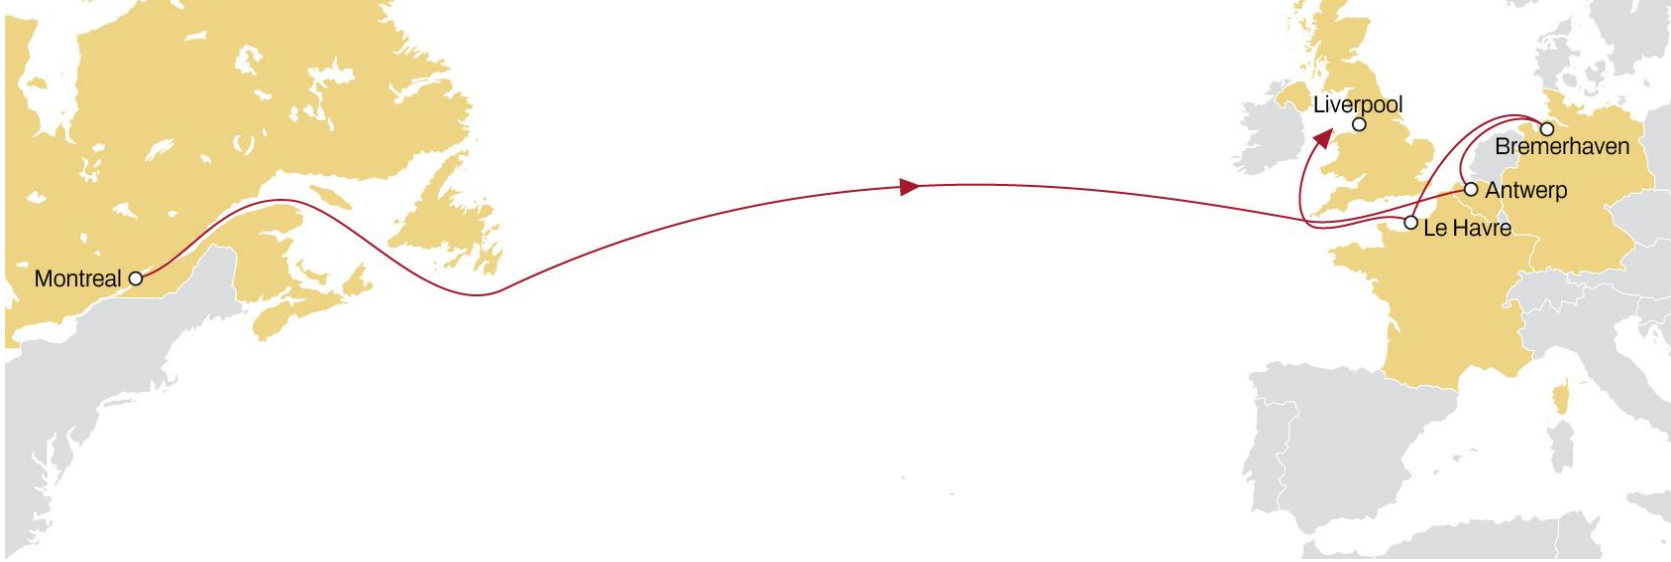

	GIOIA TAURO	NAPLES	LEGHORN	GENOA	VALENCIA	SINES
HALIFAX	18	20	23	24	26	30
MONTREAL	12	13	16	17	20	24

CANADA TO NORTH EUROPE

CANADA EXPRESS

EASTBOUND

- Coverage from both Montreal and Halifax
- Connection to extensive UK, Ireland, Baltic and Scandinavian network

	LONDON GATEWAY	ANTWERP	ZEEBRUGGE	LE HAVRE
MONTREAL	12	13	14	16
HALIFAX	8	10	11	12

CANADA TO NORTH EUROPE

MONTREAL EXPRESS 1

EASTBOUND

- **Excellent transit times** to Belgium and Germany
- **Connection** to extensive UK, Ireland, Baltic and Scandinavian network

	ANTWERP	BREMERHAVEN	LE HAVRE	LIVERPOOL
MONTREAL	10	13	16	19

USA TO NORTH EUROPE **NEUSEC 1**

EASTBOUND

- **Excellent eastbound transit times** from US South Atlantic region.
- **Connection to extensive UK, Ireland, Baltic and Scandinavian network**

	LONDON	ANTWERP	ROTTERDAM	BREMERHAVEN
NEW YORK	23	24	26	29
CHARLESTON	20	21	23	25
SAVANNAH	17	19	21	23

USA TO NORTH EUROPE **NEUSEC 2**

EASTBOUND

- **Market leading** transit times from New York
- **Connection** to extensive UK, Ireland, Baltic and Scandinavian network