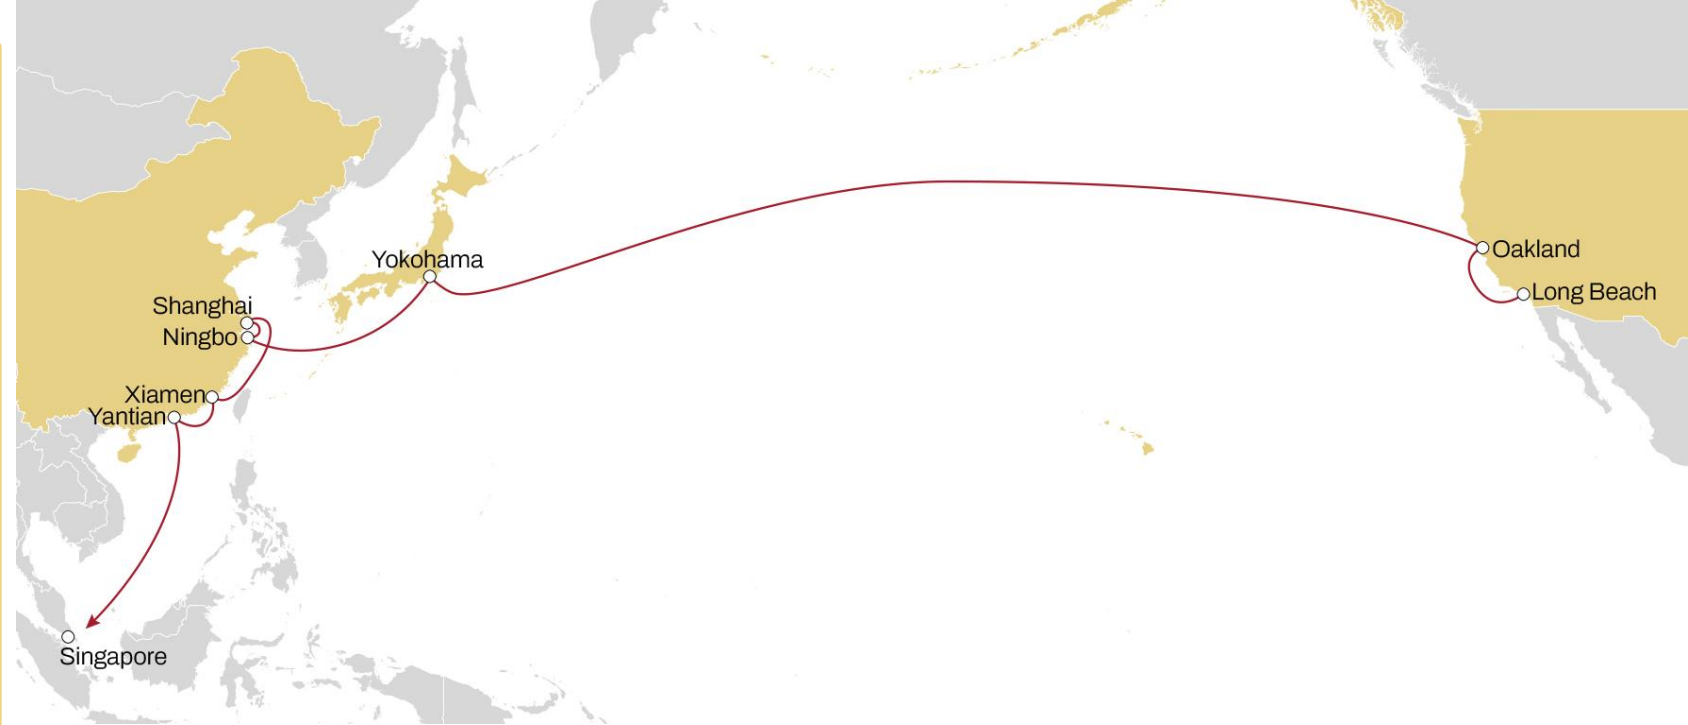

TRANSPACIFIC USA WEST COAST TO ASIA **SENTOSA**

WESTBOUND

- **Direct** service from Southwest Pacific to Yokohama
- **Efficient** connection from Southwest Pacific to Japan via Busan
- **Extensive** coverage from Southwest Pacific into China
- **Extensive** coverage to Southeast Asian markets via Singapore

	YOKOHAMA	NINGBO	SHANGHAI	XIAMEN	YANTIAN	SINGAPORE
LONG BEACH	17	22	24	27	29	33
OAKLAND	15	20	22	24	27	31