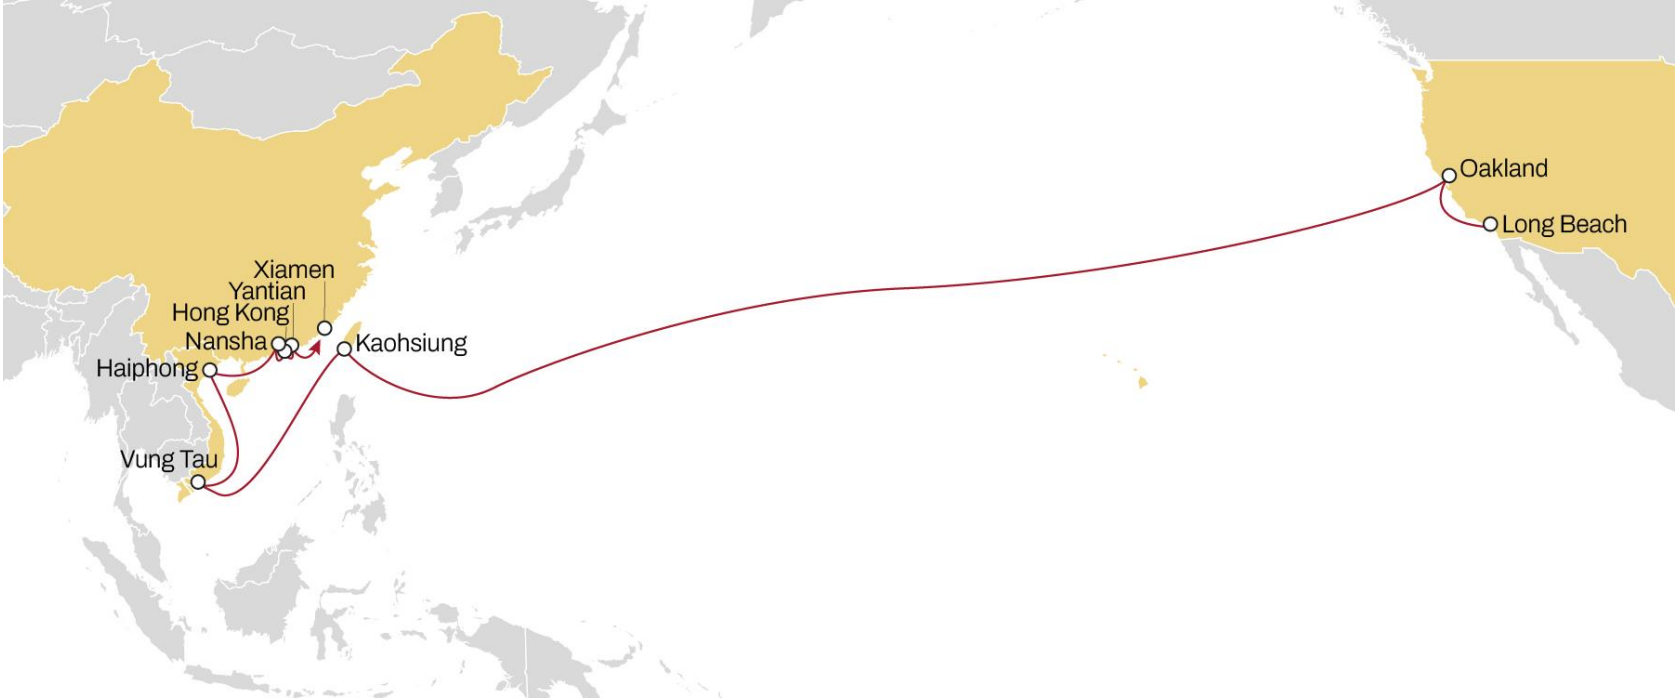

	LONG BEACH	OAKLAND
PORT KLANG	27	36
SINGAPORE	25	34
LAEM CHABANG	22	31
VUNG TAU	19	27
BUSAN	12	21

TRANSPACIFIC ASIA TO WEST COAST **CHINOOK**

EASTBOUND

- **Direct** service from Vung Tau and Haiphong to Canada
- **Core service** from Asia to Canada via Prince Rupert and Vancouver gateways
- **Alternative gateway** for US IPI destinations via Canada

	SEATTLE	PRINCE RUPERT	VANCOUVER
VUNG TAU	28	33	36
HAIPHONG	24	29	33
YANTIAN	22	26	30
NINGBO	19	23	27
SHANGHAI	17	21	25
QINGDAO	14	19	22
BUSAN	11	16	19

NORTH AMERICA WEST COAST TO ASIA

TRANSPACIFIC USA WEST COAST TO ASIA **PEARL**

WESTBOUND

- **Direct** service from Southwest Pacific to Vietnam and South China
- **Fast** transit time to Vietnam

	KAOHSIUNG	VUNG TAU	HAIPHONG	NANSHA	HONG KONG	YANTIAN	XIAMEN
LONG BEACH	19	23	26	28	30	31	35
OAKLAND	16	19	22	25	26	28	32

TRANSPACIFIC USA WEST COAST TO ASIA **ORIENT**

WESTBOUND

- **Direct** service from Southwest Pacific to Central and North China markets
- **Fast** transit from Southwest Pacific into Busan

	BUSAN	QINGDAO	NINGBO	SHANGHAI
LONG BEACH	20	23	26	28
OAKLAND	17	20	23	25
PORTLAND	14	17	20	22