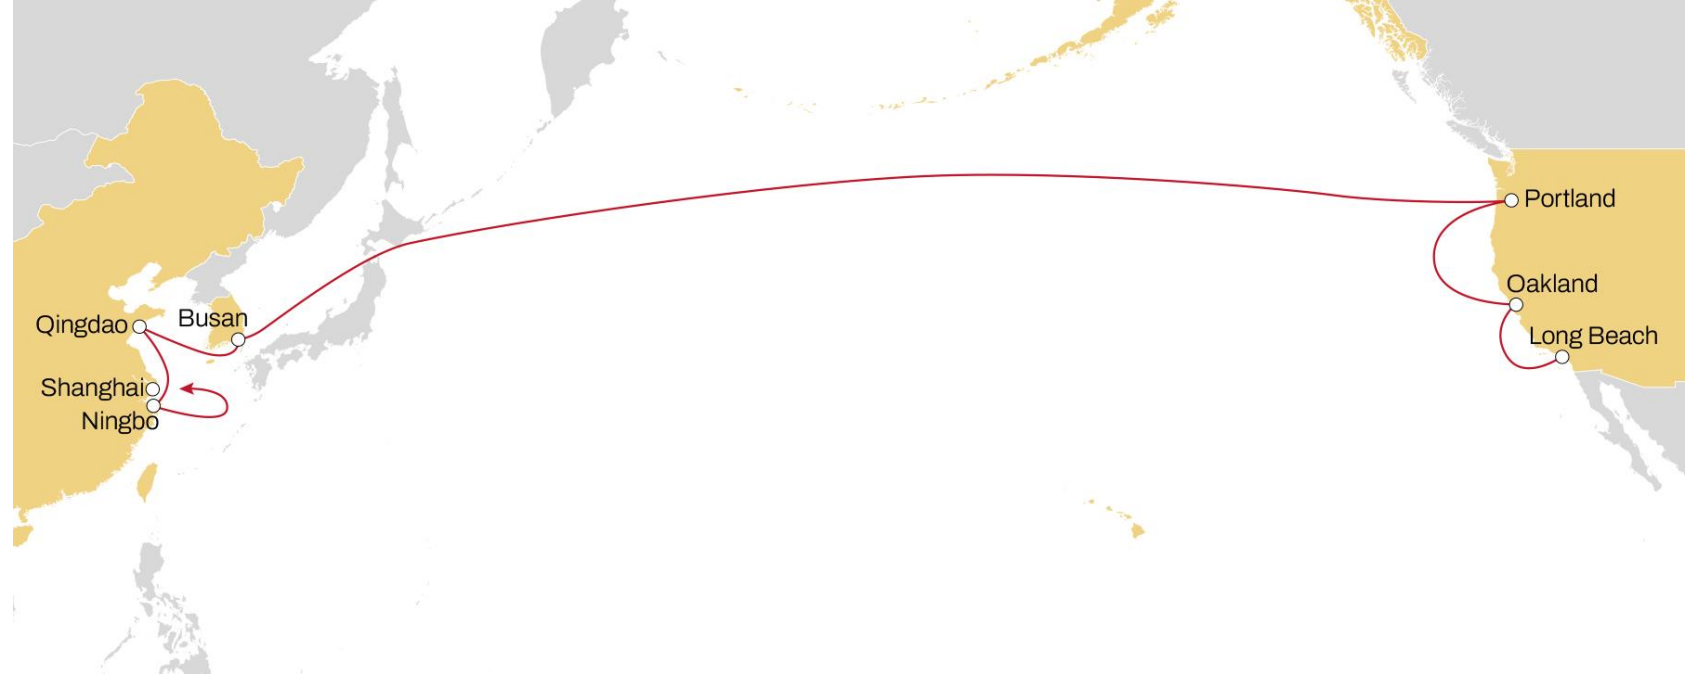

	LONG BEACH	OAKLAND
PORT KLANG	27	36
SINGAPORE	25	34
LAEM CHABANG	22	31
VUNG TAU	19	27
BUSAN	12	21

TRANSPACIFIC ASIA TO WEST COAST **CHINOOK**

EASTBOUND

- **Direct** service from Vung Tau and Haiphong to Canada
- **Core service** from Asia to Canada via Prince Rupert and Vancouver gateways
- **Alternative gateway** for US IPI destinations via Canada

	SEATTLE	PRINCE RUPERT	VANCOUVER
VUNG TAU	28	33	36
HAIPHONG	24	29	33
YANTIAN	22	26	30
NINGBO	19	23	27
SHANGHAI	17	21	25
QINGDAO	14	19	22
BUSAN	11	16	19

NORTH AMERICA WEST COAST TO ASIA

TRANSPACIFIC USA WEST COAST TO ASIA **PEARL**

WESTBOUND

- **Direct** service from Southwest Pacific to Vietnam and South China
- **Fast** transit time to Vietnam

	KAOHSIUNG	VUNG TAU	HAIPHONG	NANSHA	HONG KONG	YANTIAN	XIAMEN
LONG BEACH	19	23	26	28	30	31	35
OAKLAND	16	19	22	25	26	28	32

TRANSPACIFIC USA WEST COAST TO ASIA **ORIENT**

WESTBOUND

- **Direct** service from Southwest Pacific to Central and North China markets
- **Fast** transit from Southwest Pacific into Busan

	BUSAN	QINGDAO	NINGBO	SHANGHAI
LONG BEACH	20	23	26	28
OAKLAND	17	20	23	25
PORTLAND	14	17	20	22