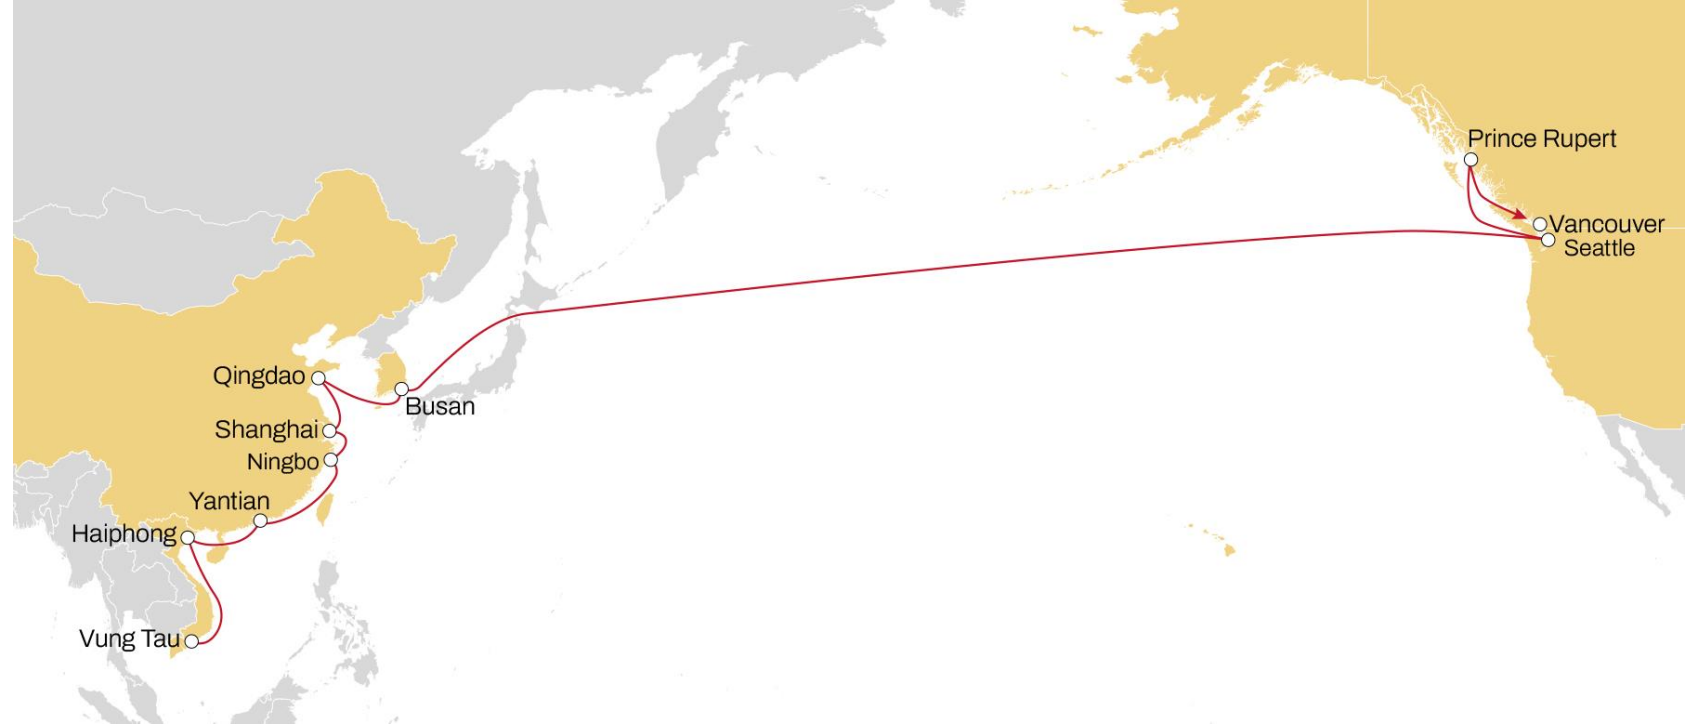

	LONG BEACH	OAKLAND	PORTLAND
QINGDAO	19	25	29
NINGBO	16	23	27
SHANGHAI	15	21	25
BUSAN	12	19	23

TRANSPACIFIC ASIA TO USA WEST COAST

SENTOSA

EASTBOUND

- **Full coverage** of the Southeast Asia outports by MSC intra Asia feeders
- **Unique and direct** connection between Southeast Asia main ports and Pacific Southwest Region
- **Extended** US territory coverage via rail network

	LONG BEACH	OAKLAND
PORT KLANG	27	36
SINGAPORE	25	34
LAEM CHABANG	22	31
VUNG TAU	19	27
BUSAN	12	21

TRANSPACIFIC ASIA TO WEST COAST **CHINOOK**

EASTBOUND

- **Direct** service from Vung Tau and Haiphong to Canada
- **Core service** from Asia to Canada via Prince Rupert and Vancouver gateways
- **Alternative gateway** for US IPI destinations via Canada

	SEATTLE	PRINCE RUPERT	VANCOUVER
VUNG TAU	28	33	36
HAIPHONG	24	29	33
YANTIAN	22	26	30
NINGBO	19	23	27
SHANGHAI	17	21	25
QINGDAO	14	19	22
BUSAN	11	16	19

NORTH AMERICA WEST COAST TO ASIA

TRANSPACIFIC USA WEST COAST TO ASIA **PEARL**

TRANSPACIFIC USA WEST COAST TO ASIA **ORIENT**

WESTBOUND

- **Direct** service from Southwest Pacific to Central and North China markets
- **Fast** transit from Southwest Pacific into Busan

	BUSAN	QINGDAO	NINGBO	SHANGHAI
LONG BEACH	20	23	26	28
OAKLAND	17	20	23	25
PORTLAND	14	17	20	22