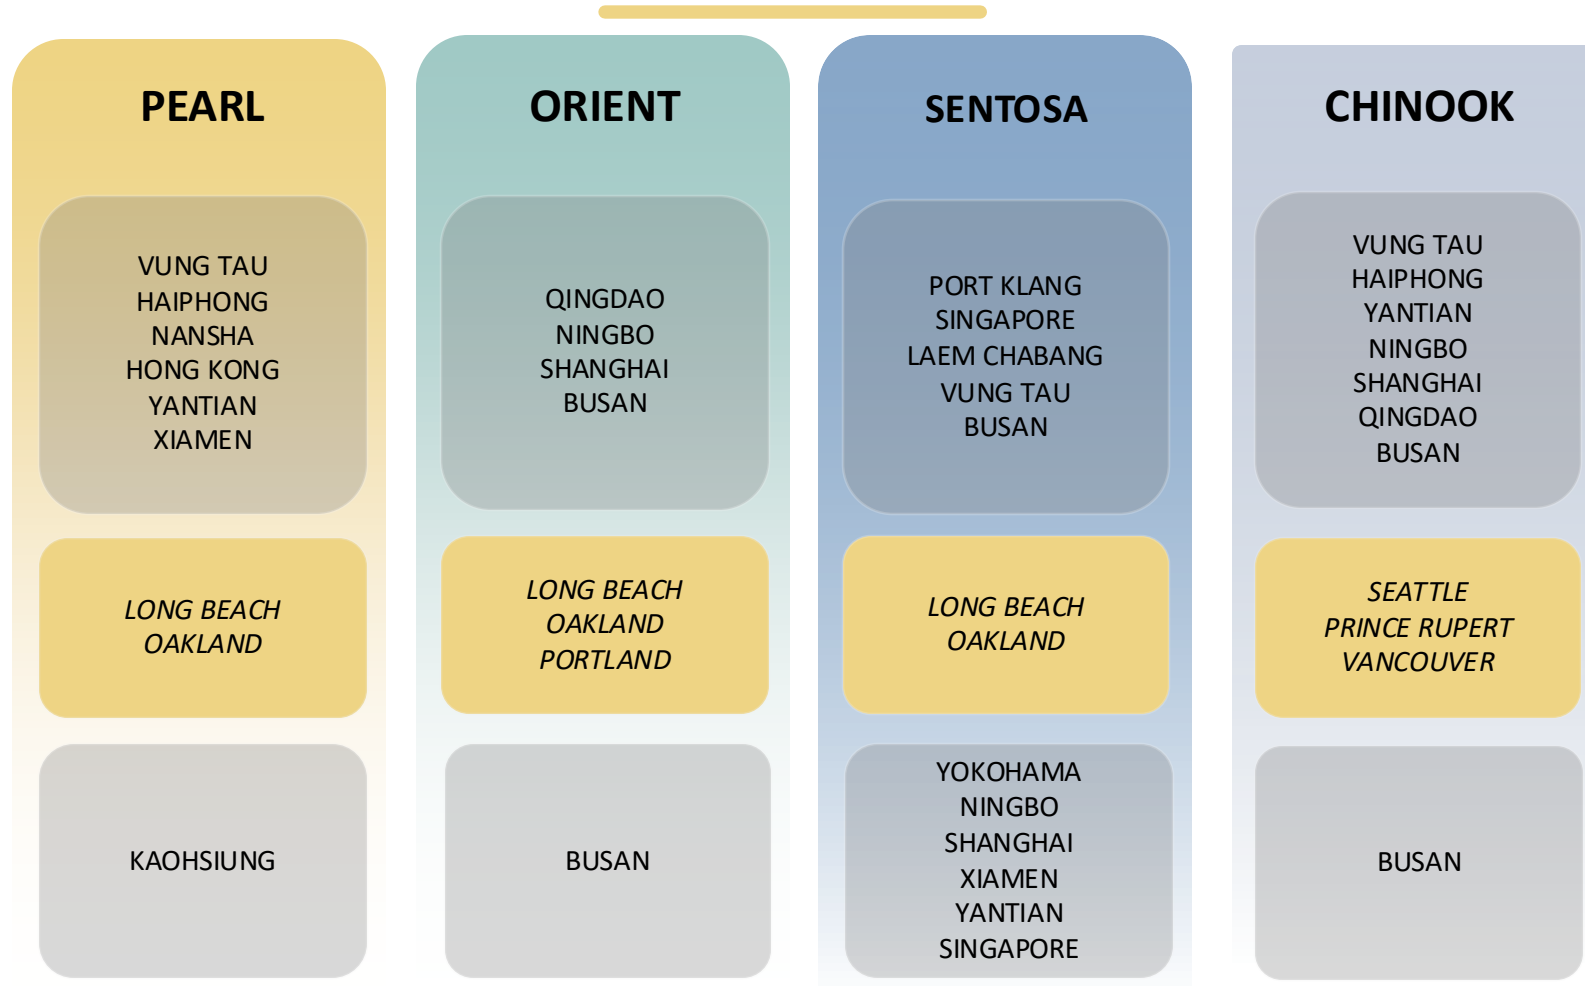

ASIA TO NORTH AMERICA WEST COAST 2025

ALL SERVICES OVERVIEW