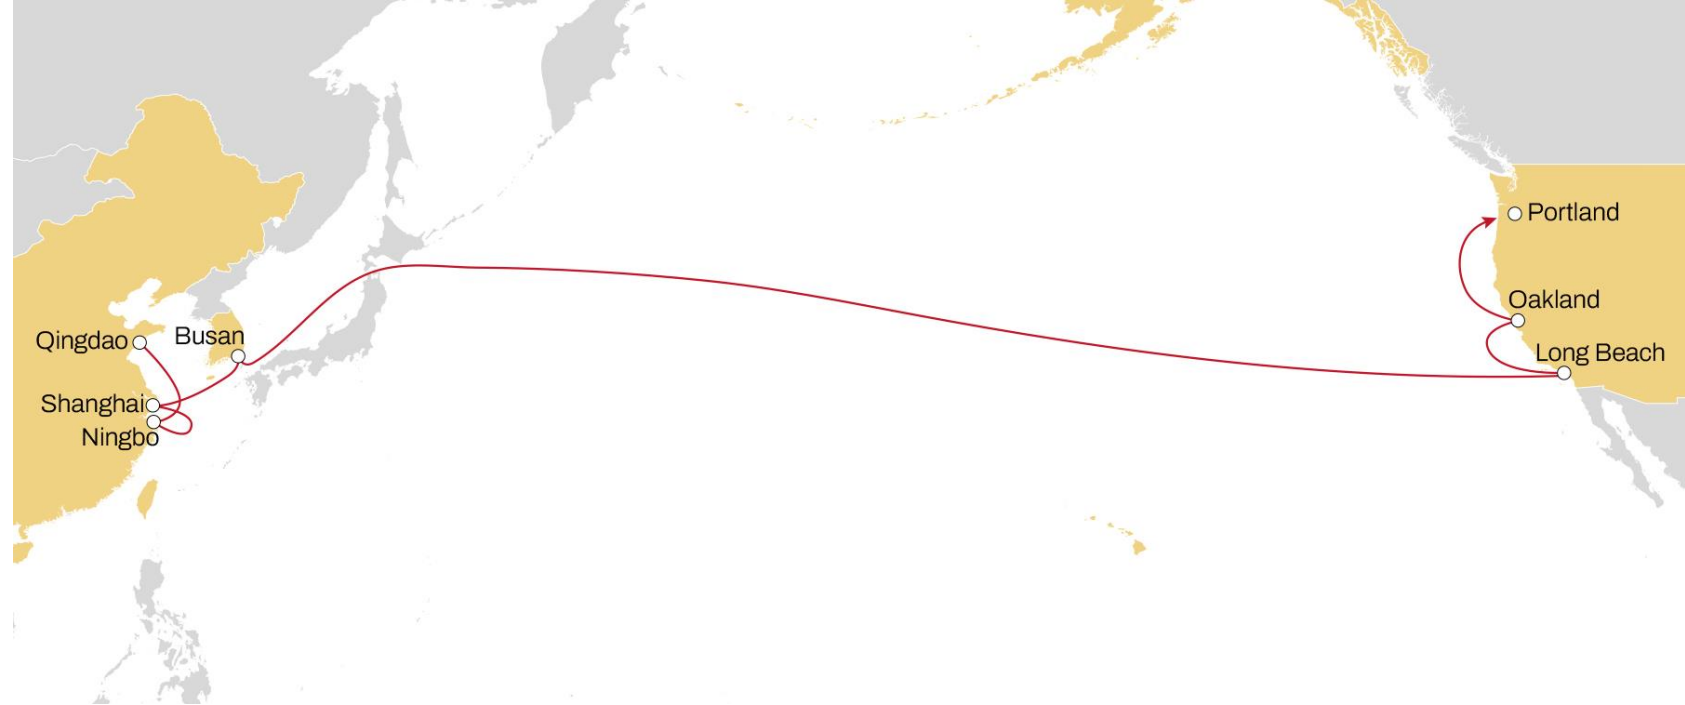

ASIA - NORTH AMERICA WEST COAST

2025

ASIA TO NORTH AMERICA WEST COAST 2025

ALL SERVICES OVERVIEW

ASIA TO NORTH AMERICA WEST COAST

TRANSPACIFIC ASIA TO USA WEST COAST **PEARL**

EASTBOUND

- **Direct call** from Haiphong and Vung Tau
- **Direct service** from South China to Long beach and Oakland
- **Extensive rail connection** to various IPI destinations

	LONG BEACH	OAKLAND
VUNG TAU	28	34
HAIPHONG	24	31
NANSHA	22	28
HONG KONG	21	27
YANTIAN	18	24
XIAMEN	15	21

TRANSPACIFIC ASIA TO USA WEST COAST ORIENT

EASTBOUND

- **Fast connection** from North and Central China to Pacific Southwest Region
- **Direct access** to Portland niche market

	LONG BEACH	OAKLAND	PORTLAND
QINGDAO	19	25	29
NINGBO	16	23	27
SHANGHAI	15	21	25
BUSAN	12	19	23

TRANSPACIFIC ASIA TO USA WEST COAST

SENTOSA

EASTBOUND

- **Full coverage** of the Southeast Asia outports by MSC intra Asia feeders
- **Unique and direct** connection between Southeast Asia main ports and Pacific Southwest Region
- **Extended** US territory coverage via rail network

	SEATTLE	PRINCE RUPERT	VANCOUVER
VUNG TAU	28	33	36
HAIPHONG	24	29	33
YANTIAN	22	26	30
NINGBO	19	23	27
SHANGHAI	17	21	25
QINGDAO	14	19	22
BUSAN	11	16	19

NORTH AMERICA WEST COAST TO ASIA

TRANSPACIFIC USA WEST COAST TO ASIA **PEARL**