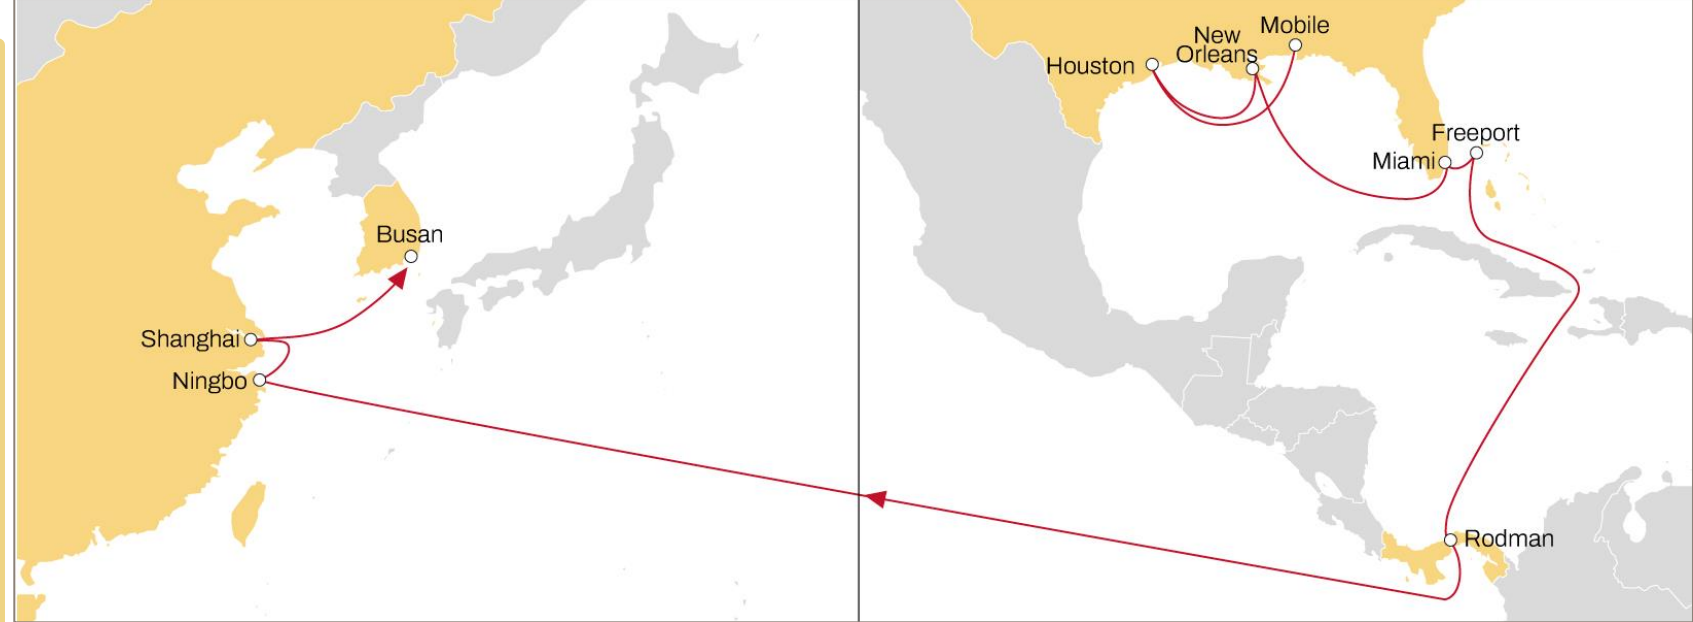

USA EAST COAST TO ASIA

LONE STAR

WESTBOUND

- **Direct connections** from US Gulf to Central China
- **Fast transit times** from Caribbean (via Freeport) and Central America (via Rodman) to Central China

	NINGBO	SHANGHAI	BUSAN
MOBILE	43	45	49
HOUSTON	39	42	45
NEW ORLEANS	36	38	42
MIAMI	32	35	38
FREEPORT	31	33	37
RODMAN	26	29	32