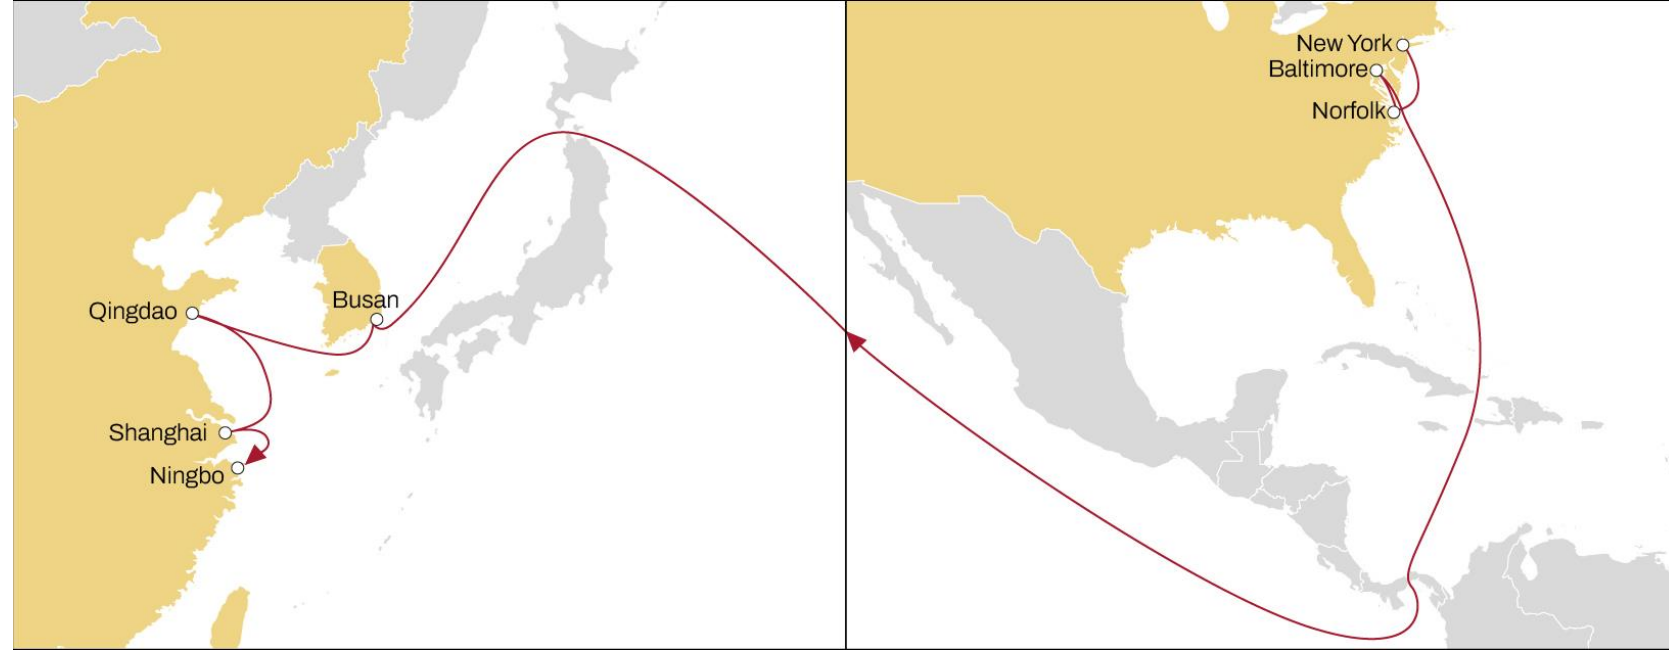

USA EAST COAST TO ASIA

EMPIRE

WESTBOUND

- **Direct connection** from US East Coast to South Korea
- **Efficient connections** to Japan via Busan
- **Comprehensive coverage** from US East Coast to Central and North China

	BUSAN	QINGDAO	SHANGHAI	NINGBO
NEW YORK	34	37	40	42
NORFOLK	31	34	36	38
BALTIMORE	28	31	34	36