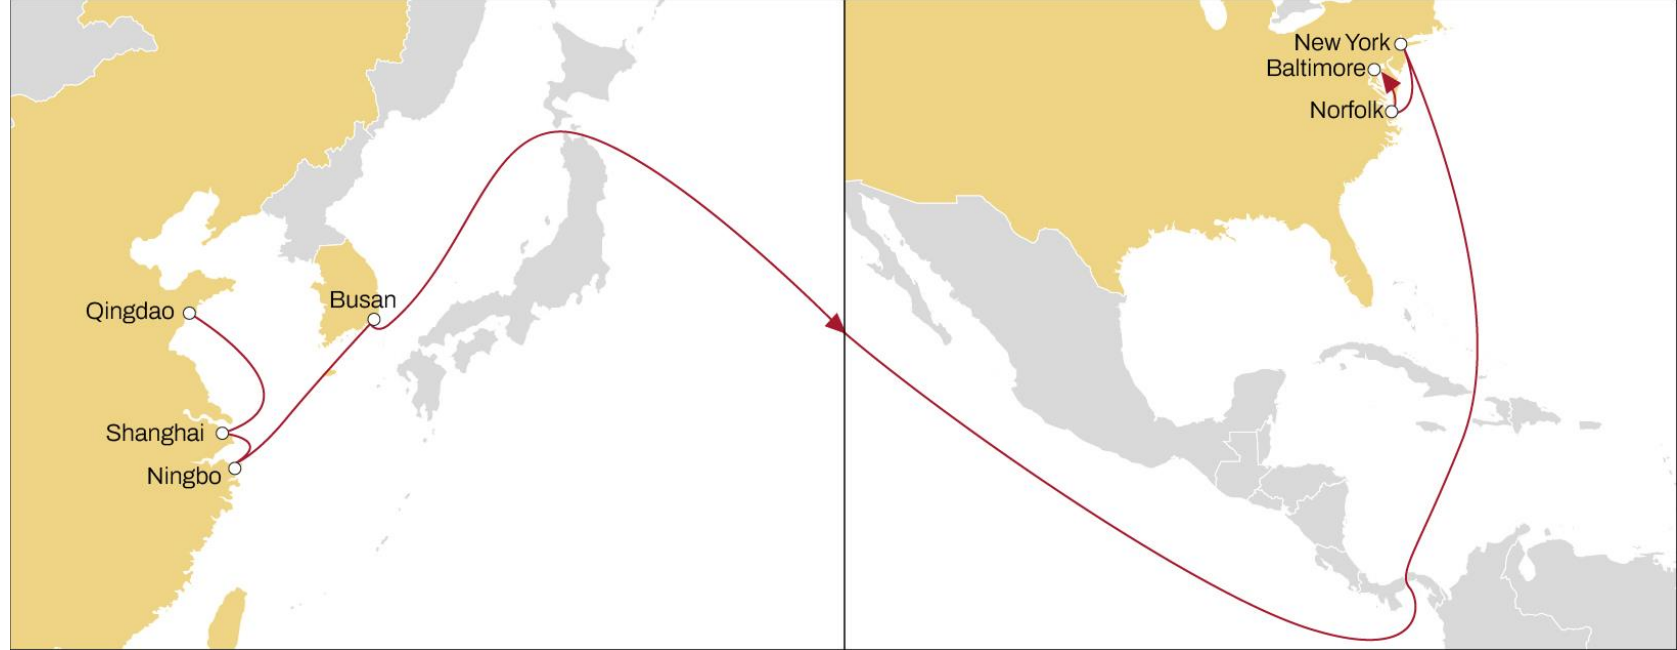

### WESTBOUND

- **Direct connection** between South China, Vietnam and Thailand to North Atlantic ports
- **Full coverage** of the Southeast Asia outports by MSC intra Asia feeders

VIA CAPE OF GOOD HOPE

	NEW YORK	BALTIMORE	NORFOLK
LAEM CHABANG	42	47	50
YANTIAN	36	41	44
VUNG TAU	33	37	40
SINGAPORE	30	34	37

# ASIA TO USA EAST COAST

## EASTBOUND

- **Fast connection** from North and Central China to North Atlantic ports
- **Efficient** feeder connection from North and Southeast Asia outports via Busan

	NEW YORK	NORFOLK	BALTIMORE
QINGDAO	36	39	42
SHANGHAI	33	37	39
NINGBO	31	35	37
BUSAN	29	32	35