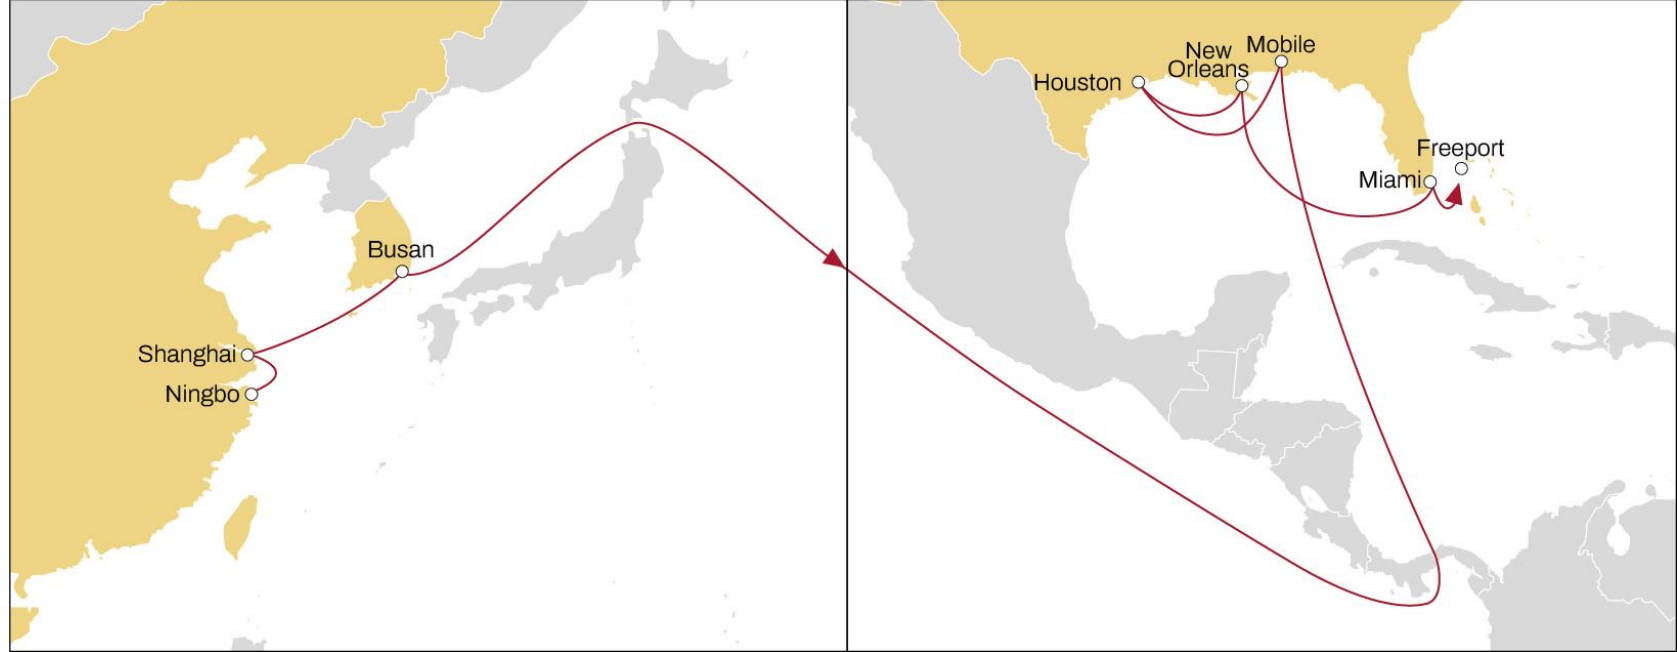

# ASIA TO USA EAST COAST

### EASTBOUND

- **Direct service** from Vung Tau and Haiphong
- **Fast** transit time into Cartagena
- **Excellent** US East Coast coverage

	CARTAGENA	CHARLESTON	SAVANNAH	JACKSONVILLE	NEW YORK	BALTIMORE
SINGAPORE	32	36	38	40	43	45
VUNG TAU	29	34	35	37	40	42
HAIPHONG	26	31	32	34	37	39
YANTIAN	23	28	29	31	35	37

## EASTBOUND

- **Comprehensive coverage** of the US Gulf region
- **Swift connection** from the Chinese and Japanese outports via Busan

	MOBILE	HOUSTON	NEW ORLEANS	MIAMI	FREEPORT
NINGBO	31	34	38	42	44
SHANGHAI	28	32	36	39	41
BUSAN	25	29	33	36	38