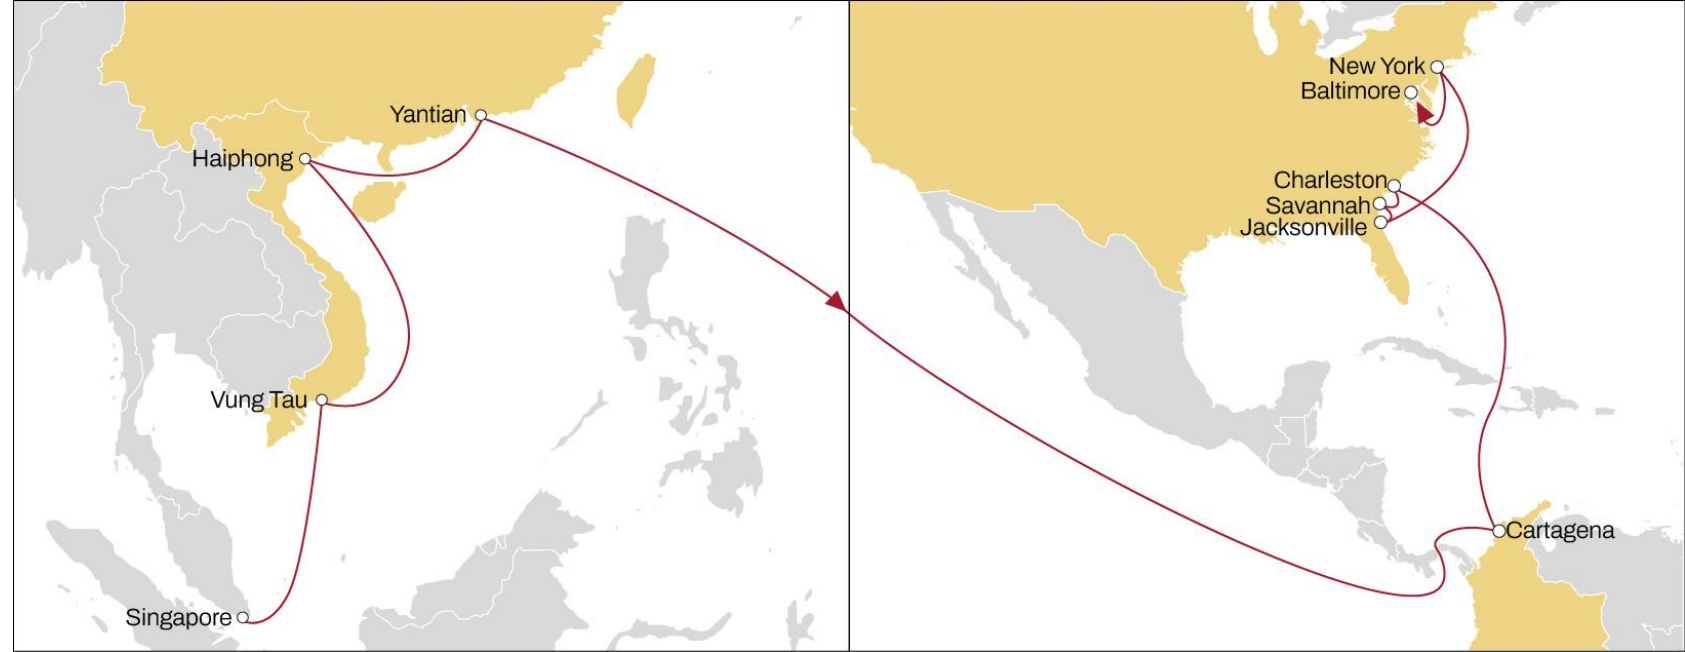

# ASIA TO USA EAST COAST

### EASTBOUND

- **Extensive coverage** of China main ports to the South Atlantic region
- **Alternative service** from the Asia markets into Mexico West Coast with direct call in Manzanillo

	MANZANILLO	KINGSTON	SAVANNAH	CHARLESTON	WILMINGTON
NANSHA	25	33	37	39	41
YANTIAN	24	32	36	38	40
XIAMEN	22	30	34	36	38
NINGBO	20	27	31	34	36
SHANGHAI	18	26	30	32	34
BUSAN	15	23	27	30	32

### EASTBOUND

- **Direct service** from Vung Tau and Haiphong
- **Fast** transit time into Cartagena
- **Excellent** US East Coast coverage

	CARTAGENA	CHARLESTON	SAVANNAH	JACKSONVILLE	NEW YORK	BALTIMORE
SINGAPORE	32	36	38	40	43	45
VUNG TAU	29	34	35	37	40	42
HAIPHONG	26	31	32	34	37	39
YANTIAN	23	28	29	31	35	37