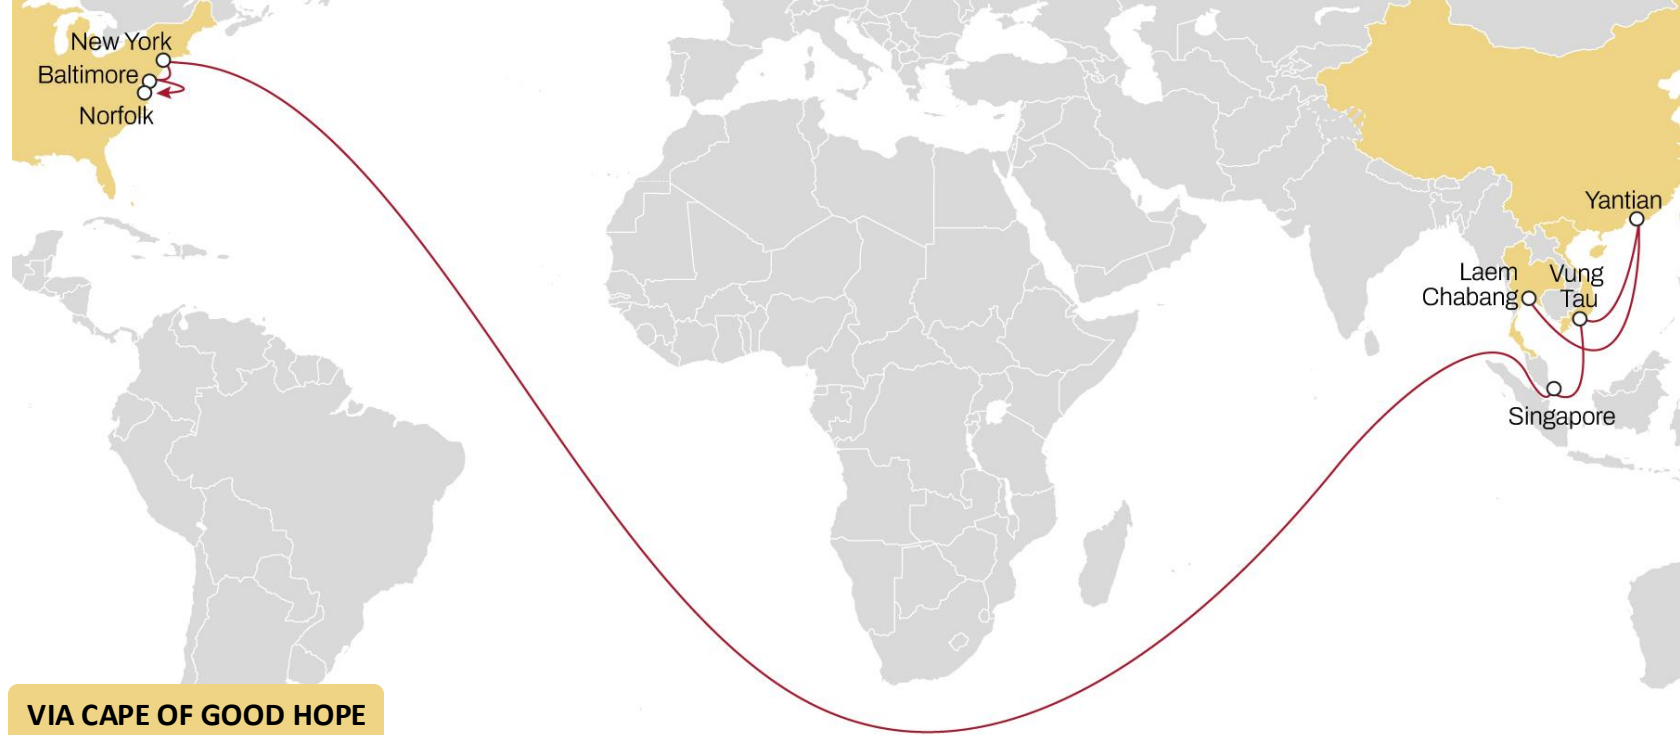

ASIA - NORTH AMERICA EAST COAST

2025

**NETWORK
VIA CAPE OF GOOD HOPE**

ASIA - NORTH AMERICA EAST COAST 2025

ALL SERVICES OVERVIEW - VIA CAPE OF GOOD HOPE

ASIA TO USA EAST COAST

ASIA TO USA EAST COAST

AMERICA

WESTBOUND

- **Direct connection** between South China, Vietnam and Thailand to North Atlantic ports
- **Full coverage** of the Southeast Asia outports by MSC intra Asia feeders

VIA CAPE OF GOOD HOPE

	NEW YORK	BALTIMORE	NORFOLK
LAEM CHABANG	42	47	50
YANTIAN	36	41	44
VUNG TAU	33	37	40
SINGAPORE	30	34	37

- **Direct connections** from US Gulf to Korea & Central China
- **Fast transit times** from Caribbean (via Freeport) and Central America (via Rodman) to Central China

	BUSAN	NINGBO	SHANGHAI
MOBILE	40	43	45
HOUSTON	36	39	42
NEW ORLEANS	32	35	37
MIAMI	29	32	34
FREEPORT	28	31	33
RODMAN	23	26	28

USA EAST COAST TO ASIA

PELICAN

EASTBOUND

- **Dedicated service** from the Gulf to South China and South Korea
- **Direct connection** from US Gulf to Vung Tau

VIA CAPE OF GOOD HOPE

	VUNG TAU	XIAMEN	YANTIAN	BUSAN
HOUSTON	43	48	51	55
MOBILE	39	44	47	51
TAMPA	36	41	44	48
MIAMI	32	37	40	44