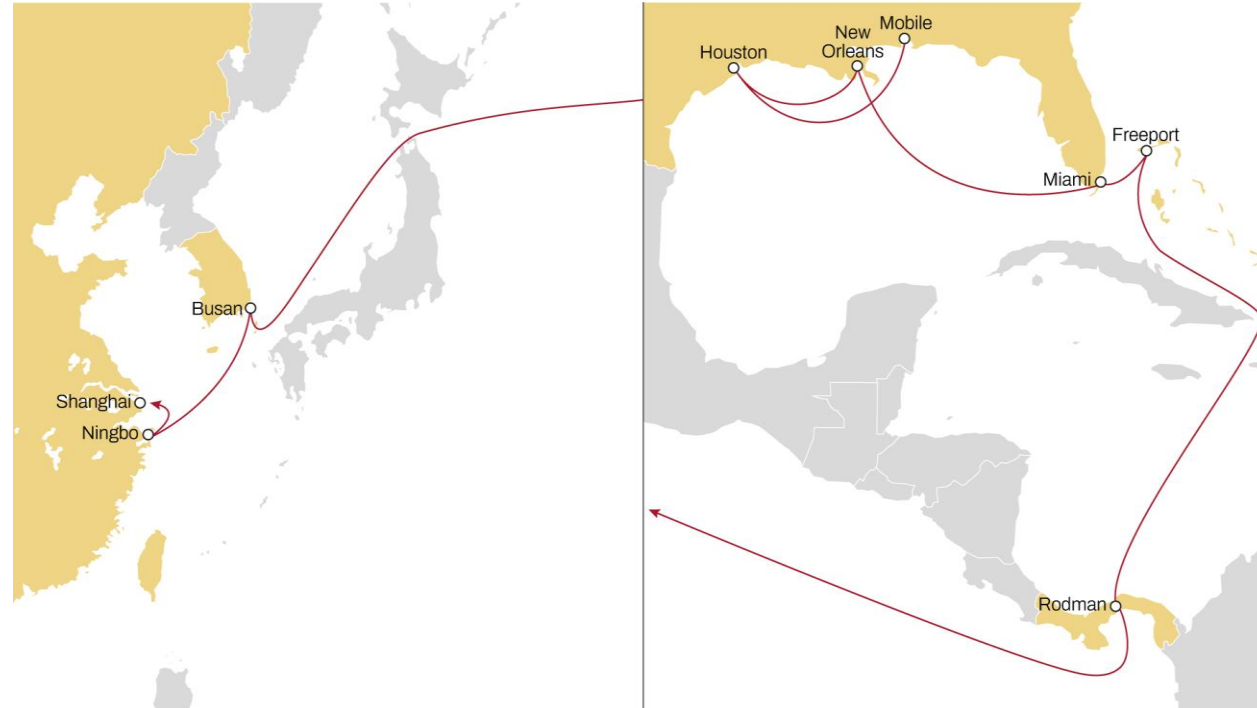

USA EAST COAST TO ASIA

USA EAST COAST TO ASIA

AMERICA

EASTBOUND

- **Efficient connections** from US East Coast via Singapore to Southeast Asian markets
- **Direct connection** to Laem Chabang
- **Direct connection** from US East Coast to South China

VIA CAPE OF GOOD HOPE

	SINGAPORE	VUNG TAU	HAIPHONG	YANTIAN
CHARLESTON	45	48	51	53
SAVANNAH	43	46	49	52
JACKSONVILLE	42	45	48	50
NEW YORK	39	42	45	47
BOSTON	36	39	42	44

USA EAST COAST TO ASIA

LONE STAR

WESTBOUND

- **Direct connections** from US Gulf to Korea & Central China
- **Fast transit times** from Caribbean (via Freeport) and Central America (via Rodman) to Central China

	BUSAN	NINGBO	SHANGHAI
MOBILE	40	43	45
HOUSTON	36	39	42
NEW ORLEANS	32	35	37
MIAMI	29	32	34
FREEPORT	28	31	33
RODMAN	23	26	28

USA EAST COAST TO ASIA

PELICAN

EASTBOUND

- **Dedicated service** from the Gulf to South China and South Korea
- **Direct connection** from US Gulf to Vung Tau

VIA CAPE OF GOOD HOPE

	VUNG TAU	XIAMEN	YANTIAN	BUSAN
HOUSTON	43	48	51	55
MOBILE	39	44	47	51
TAMPA	36	41	44	48
MIAMI	32	37	40	44