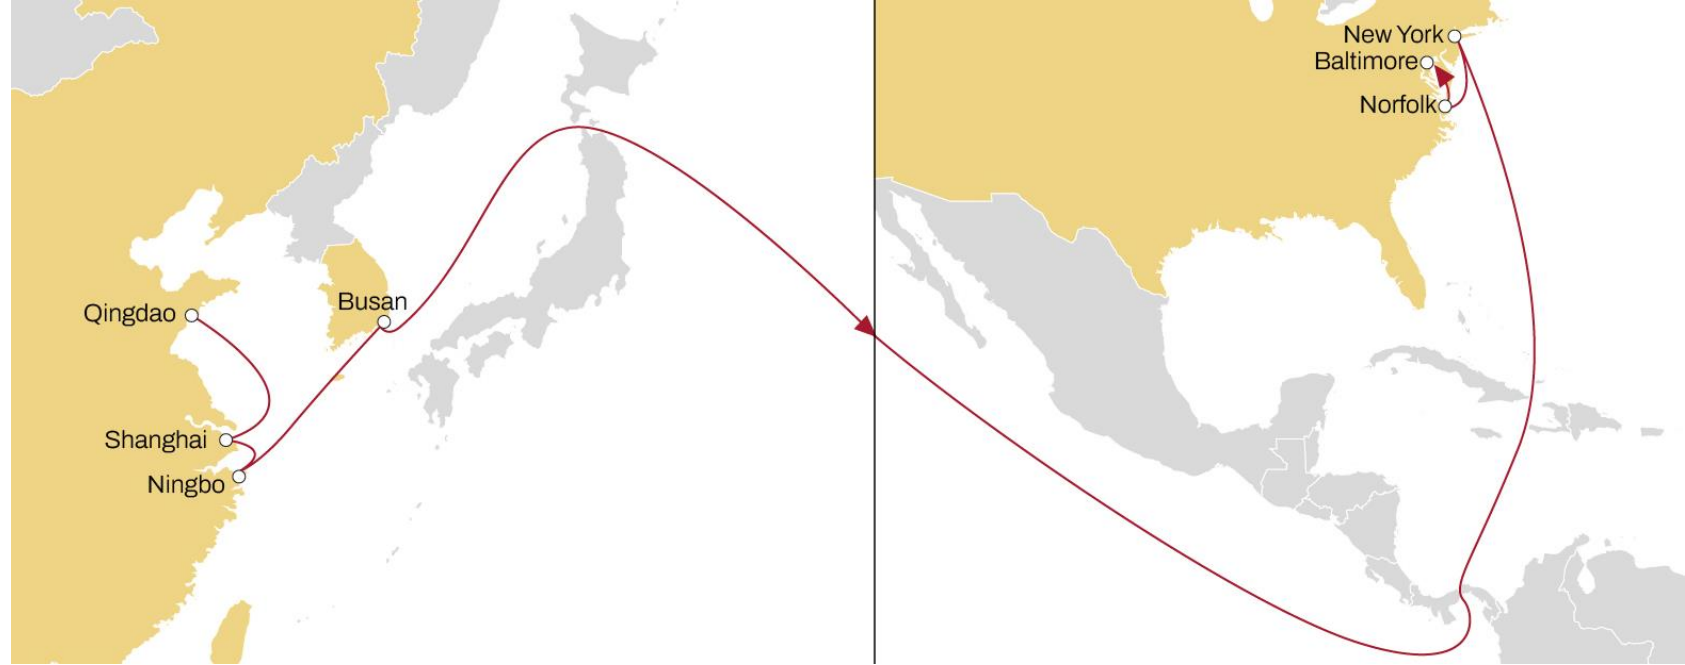

WESTBOUND

- **Direct connection** between South China, Vietnam and Thailand to North Atlantic ports
- **Full coverage** of the Southeast Asia outports by MSC intra Asia feeders

VIA CAPE OF GOOD HOPE

	NEW YORK	BALTIMORE	NORFOLK
LAEM CHABANG	42	47	50
YANTIAN	36	41	44
VUNG TAU	33	37	40
SINGAPORE	30	34	37

ASIA TO USA EAST COAST

EMPIRE

EASTBOUND

- **Fast connection** from North and Central China to North Atlantic ports
- **Efficient** feeder connection from North and Southeast Asia outports via Busan

	NEW YORK	NORFOLK	BALTIMORE
QINGDAO	36	39	42
SHANGHAI	33	37	39
NINGBO	31	35	37
BUSAN	29	32	35

ASIA TO USA EAST COAST

AMBERJACK

EASTBOUND

- Extensive coverage of China main ports to the South Atlantic region

	KINGSTON	SAVANNAH	CHARLESTON	WILMINGTON
NANSHA	33	37	39	41
YANTIAN	32	36	38	40
XIAMEN	30	34	36	38
NINGBO	27	31	34	36
SHANGHAI	26	30	32	34
BUSAN	23	27	30	32

USA EAST COAST TO ASIA

PELICAN

EASTBOUND

- **Dedicated service** from the Gulf to South China and South Korea
- **Direct connection** from US Gulf to Vung Tau

VIA CAPE OF GOOD HOPE

	VUNG TAU	XIAMEN	YANTIAN	BUSAN
HOUSTON	43	48	51	55
MOBILE	39	44	47	51
TAMPA	36	41	44	48
MIAMI	32	37	40	44