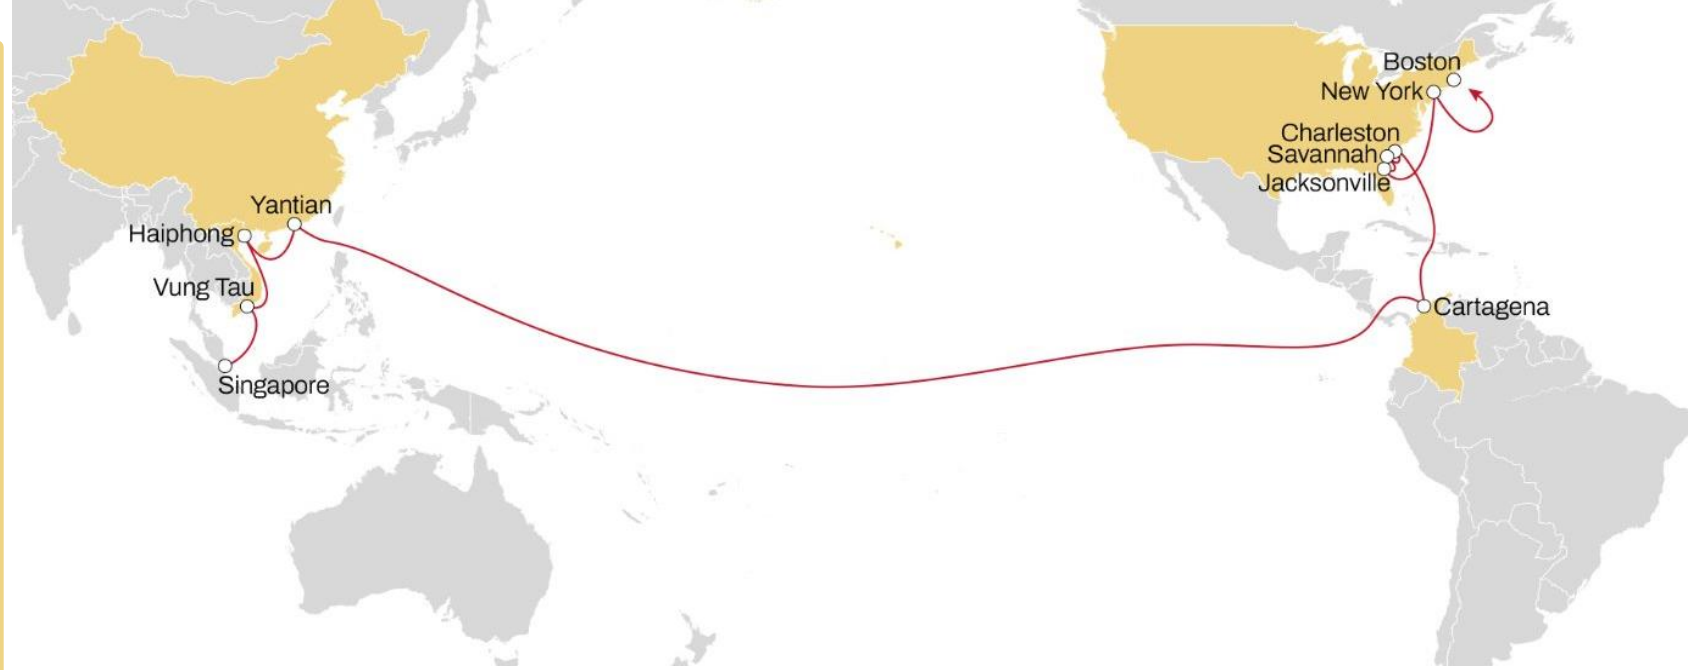

ASIA TO USA EAST COAST

EMPIRE

EASTBOUND

- **Fast connection** from North and Central China to North Atlantic ports
- **Efficient** feeder connection from North and Southeast Asia outports via Busan

	NEW YORK	NORFOLK	BALTIMORE
QINGDAO	36	39	42
SHANGHAI	33	37	39
NINGBO	31	35	37
BUSAN	29	32	35

ASIA TO USA EAST COAST

AMBERJACK

EASTBOUND

- Extensive coverage of China main ports to the South Atlantic region

	KINGSTON	SAVANNAH	CHARLESTON	WILMINGTON
NANSHA	33	37	39	41
YANTIAN	32	36	38	40
XIAMEN	30	34	36	38
NINGBO	27	31	34	36
SHANGHAI	26	30	32	34
BUSAN	23	27	30	32

ASIA TO USA EAST COAST

EMERALD

WESTBOUND

- **Direct service** from Vung Tau and Haiphong
- **Fast** transit time into Cartagena
- **Excellent** US East Coast coverage

	CARTAGENA	CHARLESTON	SAVANNAH	JACKSONVILLE	NEW YORK	BOSTON
SINGAPORE	32	36	38	40	43	45
VUNG TAU	29	34	35	37	40	42
HAIPHONG	26	31	32	34	37	39
YANTIAN	23	28	29	31	35	37

USA EAST COAST TO ASIA

PELICAN

EASTBOUND

- **Dedicated service** from the Gulf to South China and South Korea
- **Direct connection** from US Gulf to Vung Tau

VIA CAPE OF GOOD HOPE

	VUNG TAU	XIAMEN	YANTIAN	BUSAN
HOUSTON	43	48	51	55
MOBILE	39	44	47	51
TAMPA	36	41	44	48
MIAMI	32	37	40	44