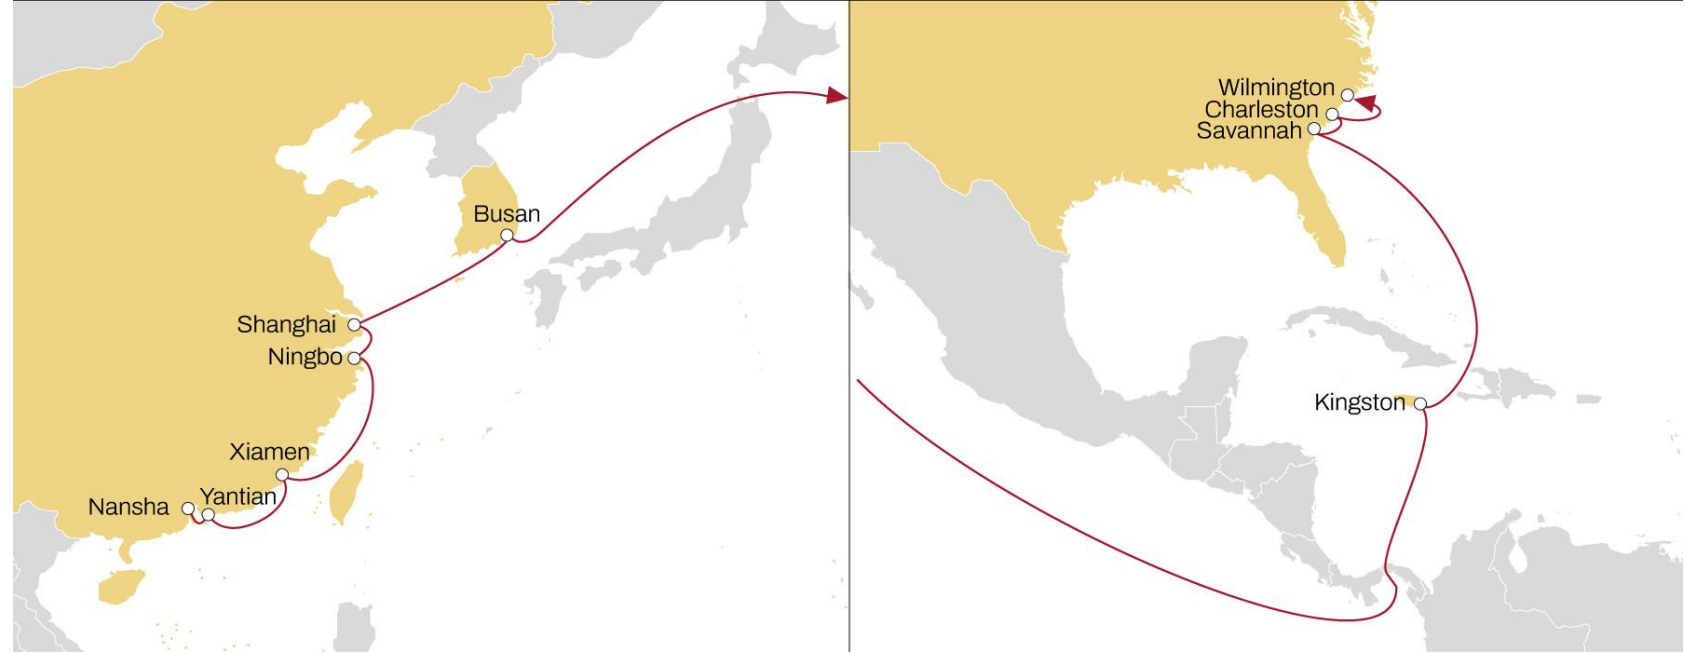

ASIA TO USA EAST COAST

EMPIRE

EASTBOUND

- **Fast connection** from North and Central China to North Atlantic ports
- **Efficient** feeder connection from North and Southeast Asia outports via Busan

	NEW YORK	NORFOLK	BALTIMORE
QINGDAO	36	39	42
SHANGHAI	33	37	39
NINGBO	31	35	37
BUSAN	29	32	35

ASIA TO USA EAST COAST

AMBERJACK

EASTBOUND

- Extensive coverage of China main ports to the South Atlantic region

	KINGSTON	SAVANNAH	CHARLESTON	WILMINGTON
NANSHA	33	37	39	41
YANTIAN	32	36	38	40
XIAMEN	30	34	36	38
NINGBO	27	31	34	36
SHANGHAI	26	30	32	34
BUSAN	23	27	30	32

- **Direct connections** from US Gulf to Korea & Central China
- **Fast transit times** from Caribbean (via Freeport) and Central America (via Rodman) to Central China

	BUSAN	NINGBO	SHANGHAI
MOBILE	40	43	45
HOUSTON	36	39	42
NEW ORLEANS	32	35	37
MIAMI	29	32	34
FREEPORT	28	31	33
RODMAN	23	26	28

USA EAST COAST TO ASIA

PELICAN

EASTBOUND

- **Dedicated service** from the Gulf to South China and South Korea
- **Direct connection** from US Gulf to Vung Tau

VIA CAPE OF GOOD HOPE

	VUNG TAU	XIAMEN	YANTIAN	BUSAN
HOUSTON	43	48	51	55
MOBILE	39	44	47	51
TAMPA	36	41	44	48
MIAMI	32	37	40	44