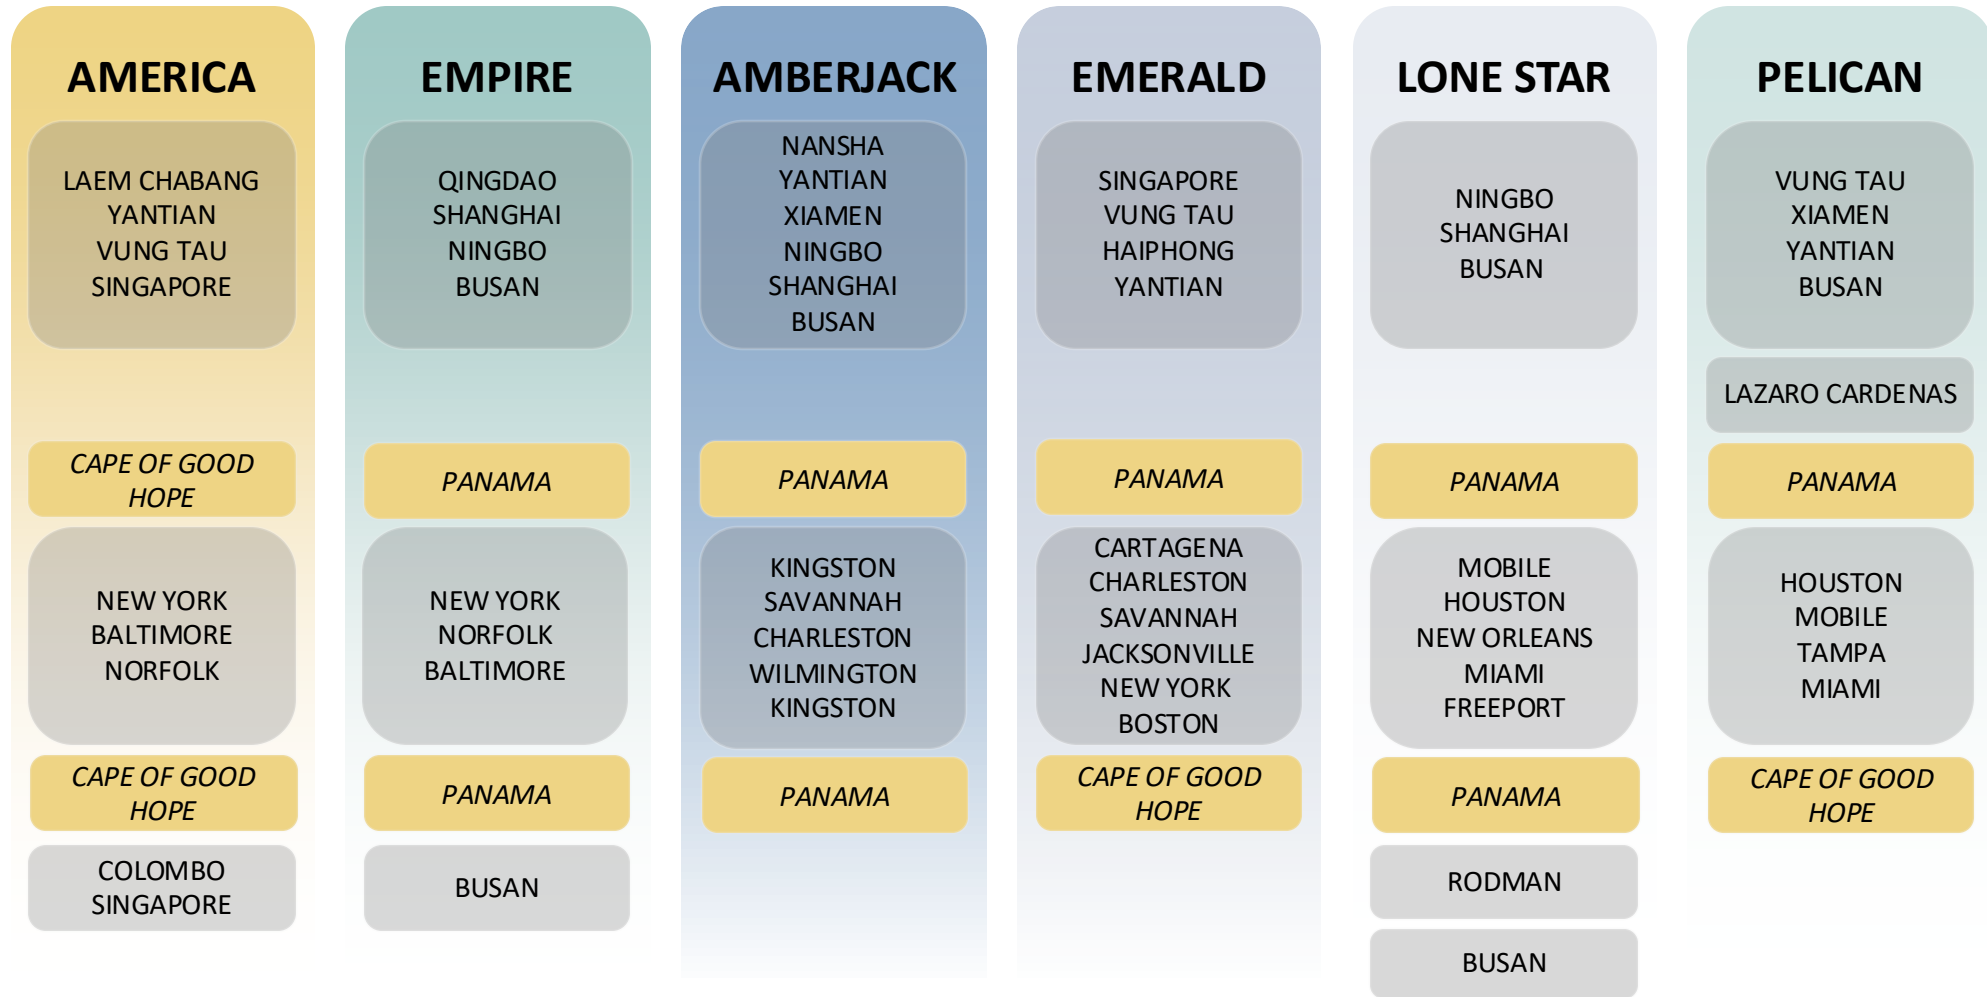

ASIA - NORTH AMERICA EAST COAST 2025

ALL SERVICES OVERVIEW - VIA CAPE OF GOOD HOPE