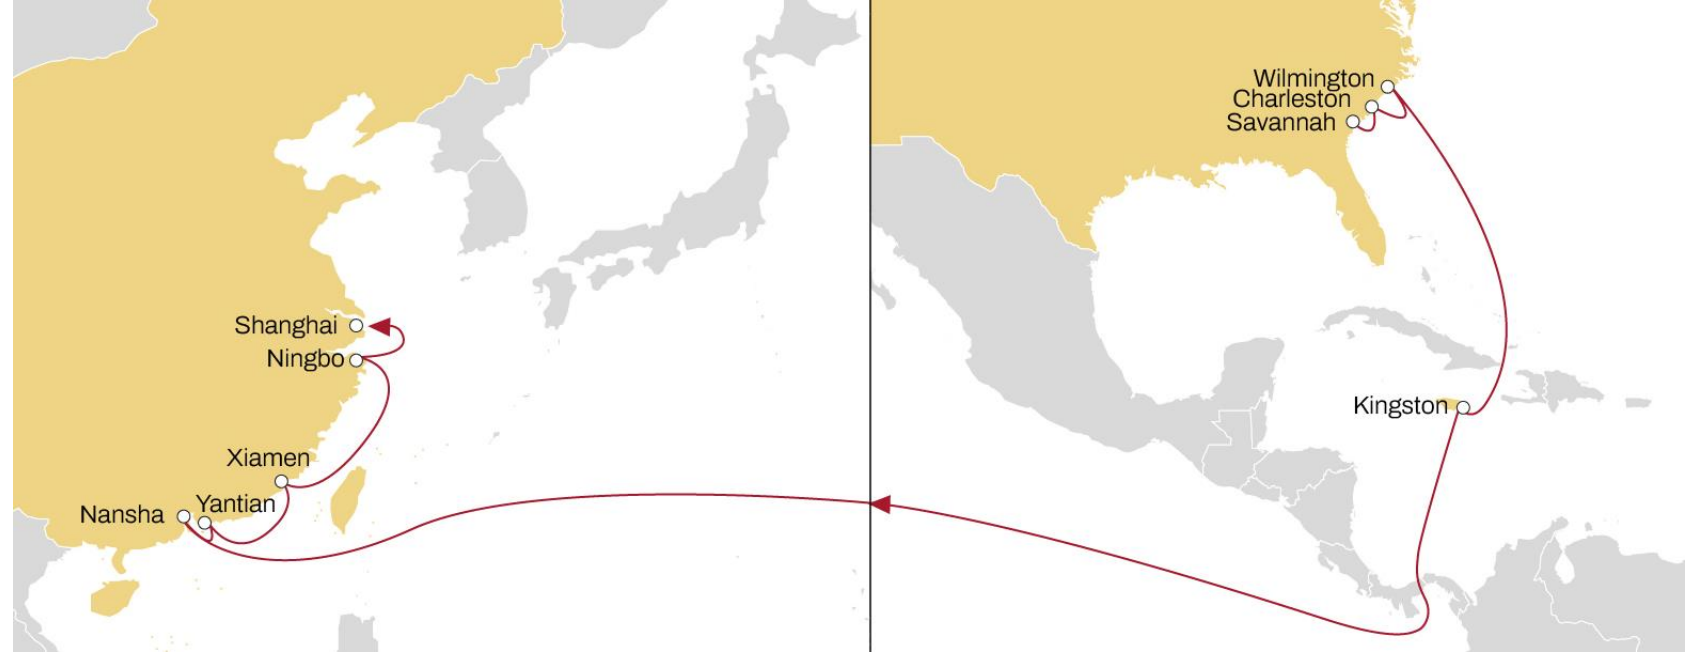

USA EAST COAST TO ASIA

USA EAST COAST TO ASIA

AMERICA

EASTBOUND

- **Efficient connections** from US East Coast via Singapore to Southeast Asian markets
- **Direct connection** to Laem Chabang
- **Direct connection** from US East Coast to South China

VIA CAPE OF GOOD HOPE

	COLOMBO	SINGAPORE	LAEM CHABANG	YANTIAN	VUNG TAU
NEW YORK	35	41	44	50	54
BALTIMORE	31	37	41	47	50
NORFOLK	28	34	37	43	47

USA EAST COAST TO ASIA

EMPIRE

WESTBOUND

- **Direct connection** from US East Coast to South Korea
- **Efficient connections** to Japan via Busan
- **Comprehensive coverage** from US East Coast to Central and North China

	BUSAN	QINGDAO	SHANGHAI	NINGBO
NEW YORK	34	37	40	42
NORFOLK	31	34	36	38
BALTIMORE	28	31	34	36

USA EAST COAST TO ASIA

AMBERJACK

WESTBOUND

- **Fast transit times** from the South Atlantic (via Panama) to South and Central China
- **Direct service** from Kingston to North and Central China

- **Direct connections** from US Gulf to Korea & Central China
- **Fast transit times** from Caribbean (via Freeport) and Central America (via Rodman) to Central China

	BUSAN	NINGBO	SHANGHAI
MOBILE	40	43	45
HOUSTON	36	39	42
NEW ORLEANS	32	35	37
MIAMI	29	32	34
FREEPORT	28	31	33
RODMAN	23	26	28