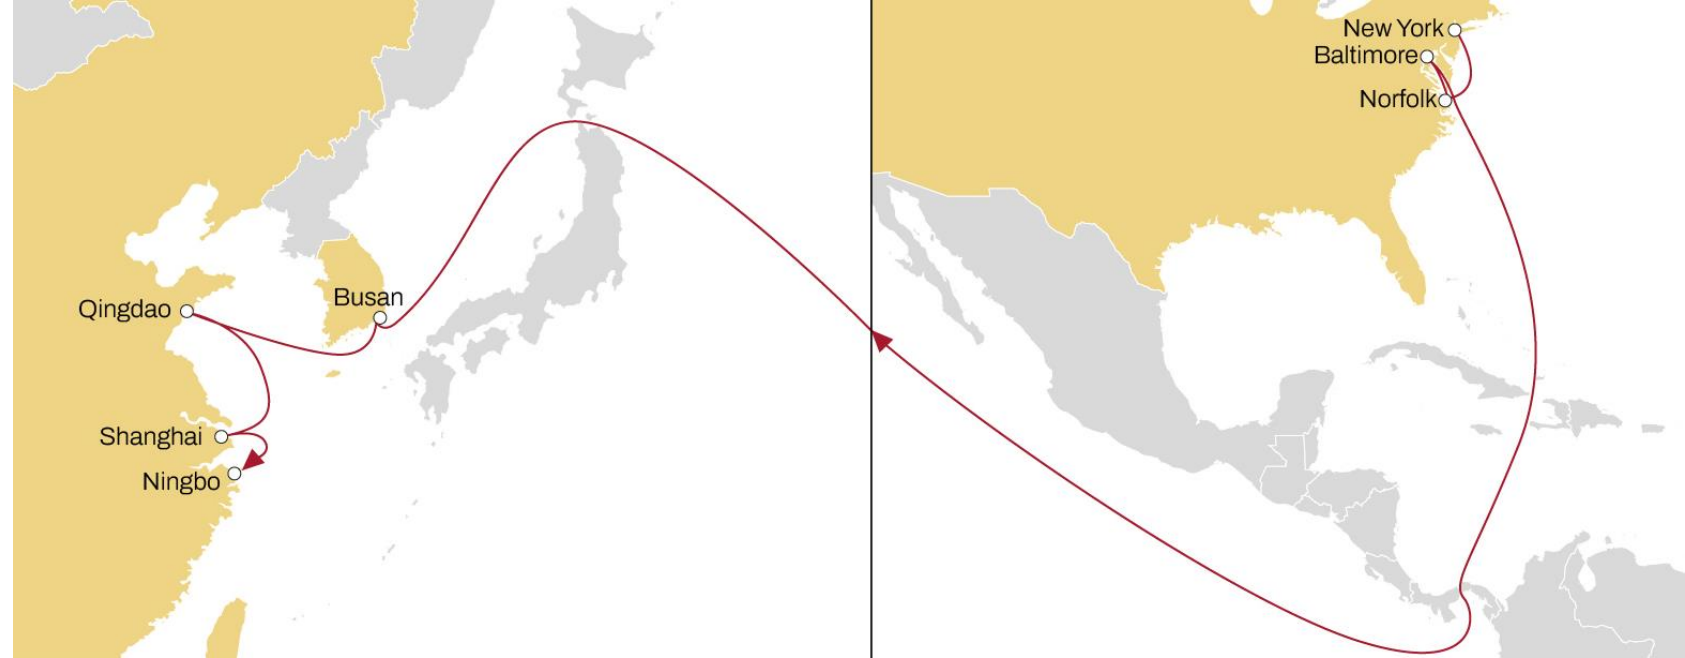

USA EAST COAST TO ASIA

USA EAST COAST TO ASIA

AMERICA

EASTBOUND

- **Efficient connections** from US East Coast via Singapore to Southeast Asian markets
- **Direct connection** to Laem Chabang
- **Direct connection** from US East Coast to South China

VIA CAPE OF GOOD HOPE

	COLOMBO	SINGAPORE	LAEM CHABANG	YANTIAN	VUNG TAU
NEW YORK	35	41	44	50	54
BALTIMORE	31	37	41	47	50
NORFOLK	28	34	37	43	47

USA EAST COAST TO ASIA

EMPIRE

WESTBOUND

- **Direct connection** from US East Coast to South Korea
- **Efficient connections** to Japan via Busan
- **Comprehensive coverage** from US East Coast to Central and North China

	BUSAN	QINGDAO	SHANGHAI	NINGBO
NEW YORK	34	37	40	42
NORFOLK	31	34	36	38
BALTIMORE	28	31	34	36

USA EAST COAST TO ASIA

AMBERJACK

WESTBOUND

- **Fast transit times** from the South Atlantic (via Panama) to South and Central China
- **Direct service** from Kingston to North and Central China

- **Direct connections** from US Gulf to Korea & Central China
- **Fast transit times** from Caribbean (via Freeport) and Central America (via Rodman) to Central China

	BUSAN	NINGBO	SHANGHAI
MOBILE	40	43	45
HOUSTON	36	39	42
NEW ORLEANS	32	35	37
MIAMI	29	32	34
FREEPORT	28	31	33
RODMAN	23	26	28