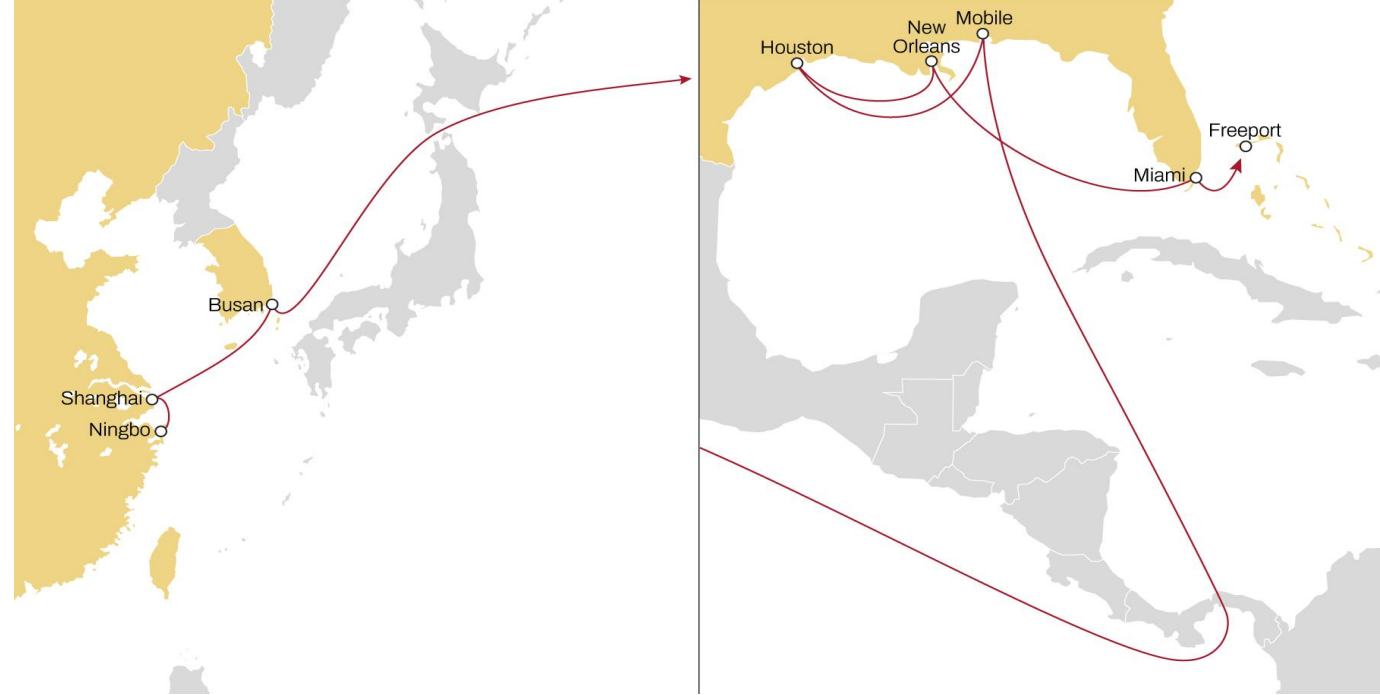

ASIA TO USA EAST COAST

AMBERJACK

EASTBOUND

- Extensive coverage of China main ports to the South Atlantic region

	KINGSTON	SAVANNAH	CHARLESTON	WILMINGTON
NANSHA	33	37	39	41
YANTIAN	32	36	38	40
XIAMEN	30	34	36	38
NINGBO	27	31	34	36
SHANGHAI	26	30	32	34
BUSAN	23	27	30	32

ASIA TO USA EAST COAST

EMERALD

WESTBOUND

- **Direct service** from Vung Tau and Haiphong
- **Fast** transit time into Cartagena
- **Excellent** US East Coast coverage

	CARTAGENA	CHARLESTON	SAVANNAH	JACKSONVILLE	NEW YORK	BOSTON
SINGAPORE	32	36	38	40	43	45
VUNG TAU	29	34	35	37	40	42
HAIPHONG	26	31	32	34	37	39
YANTIAN	23	28	29	31	35	37

ASIA TO USA EAST COAST

LONE STAR

EASTBOUND

- **Comprehensive coverage** of the US Gulf region
- **Swift connection** from the Chinese and Japanese outports via Busan

	MOBILE	HOUSTON	NEW ORLEANS	MIAMI	FREEPORT
NINGBO	31	34	38	42	44
SHANGHAI	28	32	36	39	41
BUSAN	25	29	33	36	38

USA EAST COAST TO ASIA

PELICAN

EASTBOUND

- **Dedicated service** from the Gulf to South China and South Korea
- **Direct connection** from US Gulf to Vung Tau

VIA CAPE OF GOOD HOPE

	VUNG TAU	XIAMEN	YANTIAN	BUSAN
HOUSTON	43	48	51	55
MOBILE	39	44	47	51
TAMPA	36	41	44	48
MIAMI	32	37	40	44