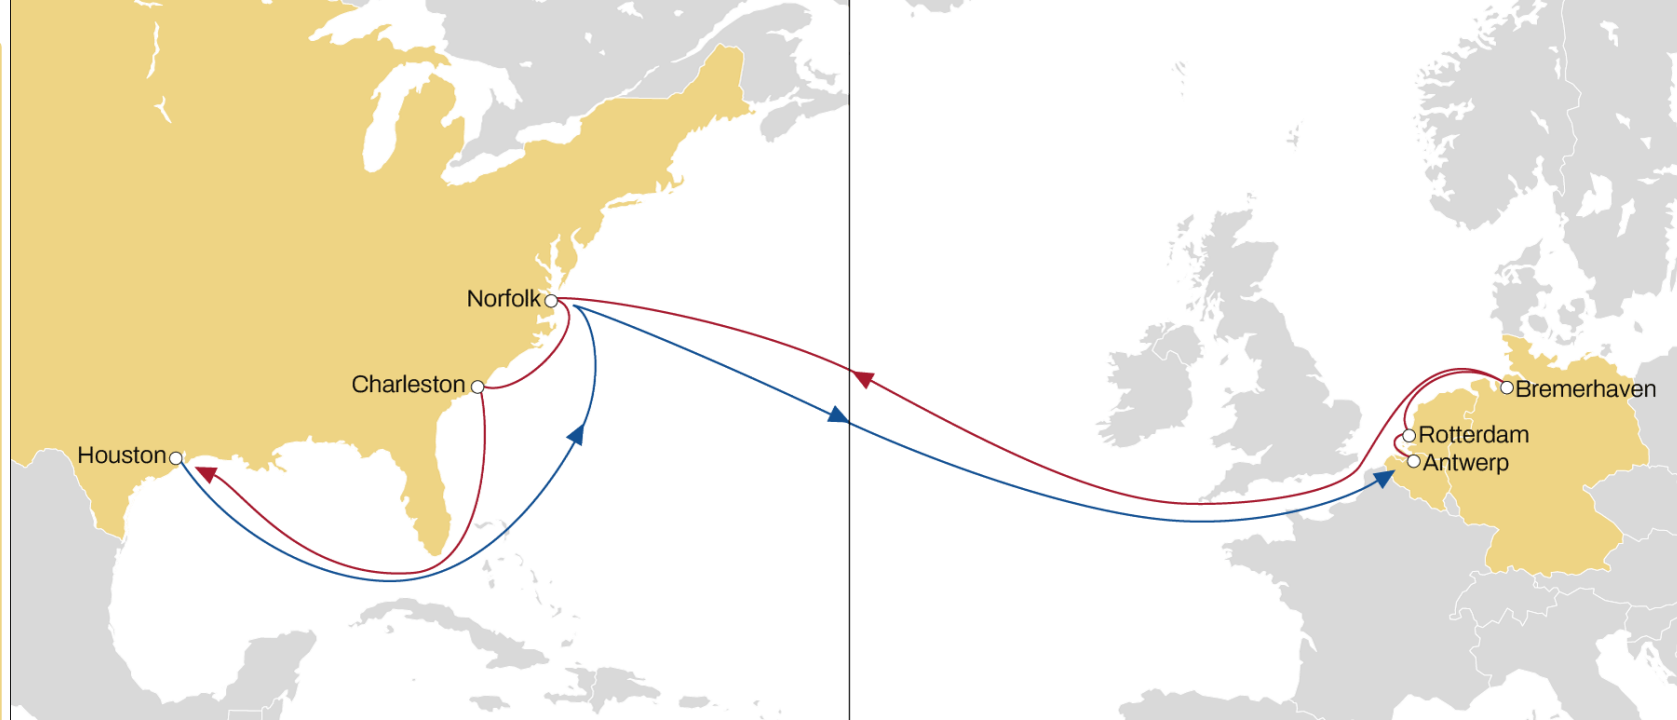

NEUATL1

NWC TO USA

WESTBOUND

- USA flag service
- Weekly sailings
- Faster transit times from Germany to Norfolk and Midwest

Transit Time	Arrival		
	Norfolk	Charleston	Houston
Departure			
Antwerp	15	17	23
Rotterdam	13	15	21
Bremerhaven	11	13	19

Note: Transit times are indicative and subject to change, please visit [msc.com](https://www.msc.com)

© Copyright MSC Mediterranean Shipping Company SA

To ensure you have the latest version of our flyers, please [register online](#) to get the latest updates as soon as they're available.