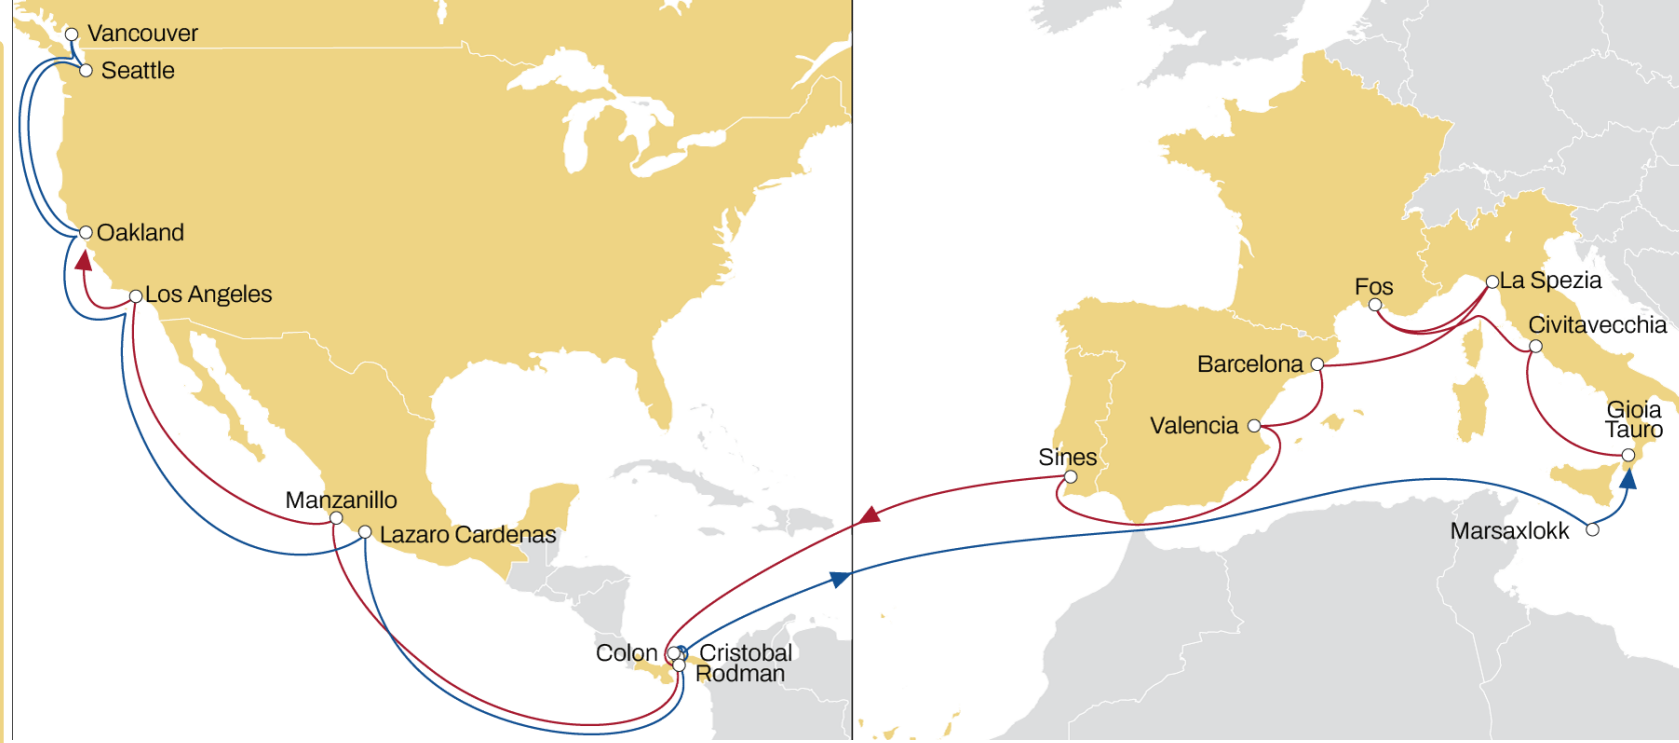

CALIFORNIA EXPRESS

WEST MED TO NORTH AMERICA PACIFIC

WESTBOUND

- Weekly sailings
- Exclusive all water service from Mediterranean to North America West Coast

Transit Time	Arrival		
	Los Angeles	Oakland	Seattle
Departure			
Gioia Tauro	39	42	50
Civitavecchia	36	39	47
Fos-sur-Mer	33	36	44
La Spezia	30	33	41
Barcelona	28	31	39
Valencia	26	29	37
Sines	22	25	33

Note: Transit times are indicative and subject to change, please visit msc.com

© Copyright MSC Mediterranean Shipping Company SA

To ensure you have the latest version of our flyers, please [register online](#) to get the latest updates as soon as they're available.