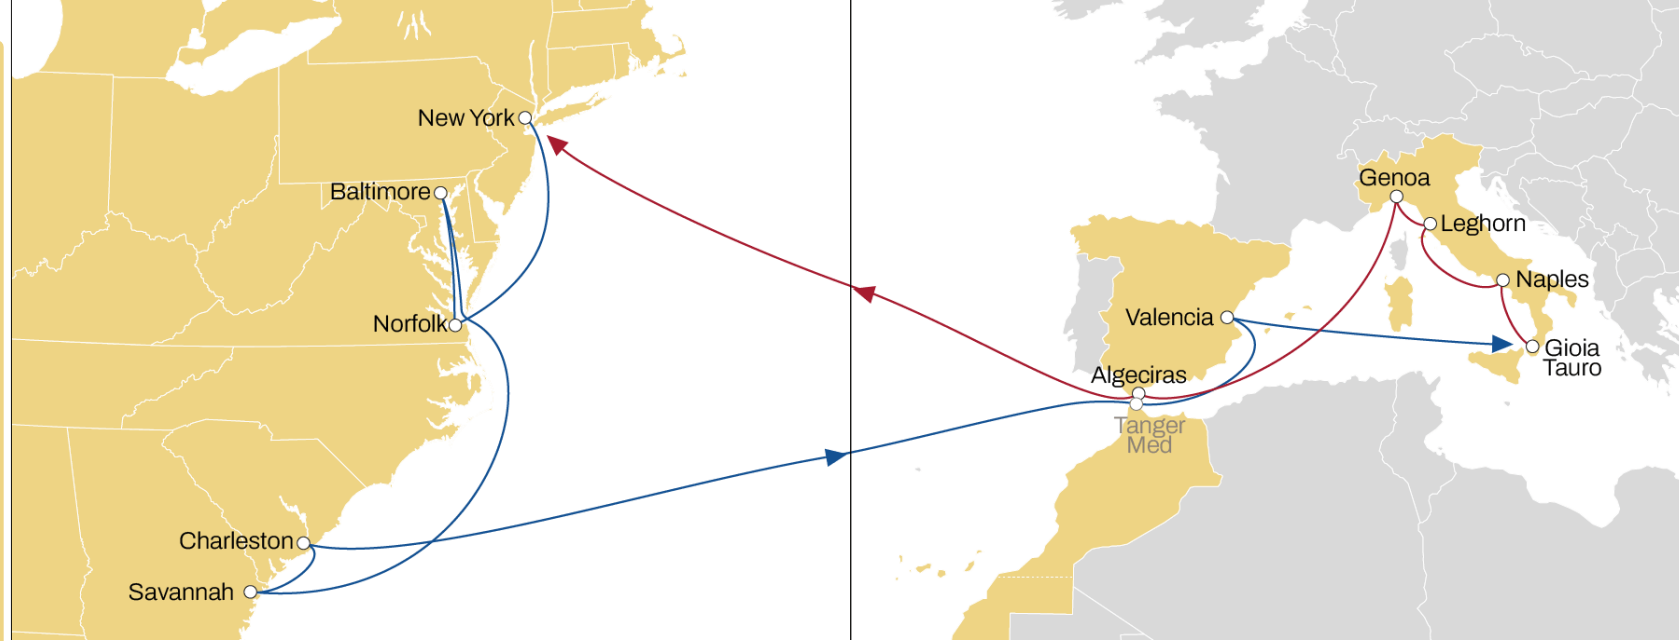

## TÜRKIYE/WMED TO USA EAST COAST

**WESTBOUND**

- Weekly sailings
- Extensive and exclusive network from Extensive and exclusive network from Fos-sur-Mer to USA East Coast
- Exclusive direct service from Valencia to USA East Coast

Transit Time	Arrival					
	New York	Boston	Philadelphia	Norfolk	Savannah	Port Everglades
Departure						
Tekirdag	24	27	30	32	34	37
Gebze	23	26	29	31	33	36
Aliaga	19	22	25	27	29	32
Piraeus	18	21	24	26	28	31
Haifa	17	20	23	25	27	30
For-sur-mer	13	16	19	22	23	25
Barcelona	12	15	18	21	22	24
Valencia	10	13	16	18	20	23
Sines	7	10	13	15	17	20

### WESTBOUND

- Weekly sailings
- 7 vessels
- Faster transit time from Italy to USA East Coast
- Extensive Coverage with the exclusive Baltimore call from Mediterranean area

Transit Time	Arrival					
	Departure	New York	Norfolk	Baltimore	Savannah	Charleston
Gioia Tauro		21	24	25	28	30
Naples		18	21	22	25	27
Leghorn		15	18	19	22	24
Genoa		13	16	17	20	22
Algeciras		9	12	13	16	18

## WEST MED TO NORTH AMERICA PACIFIC