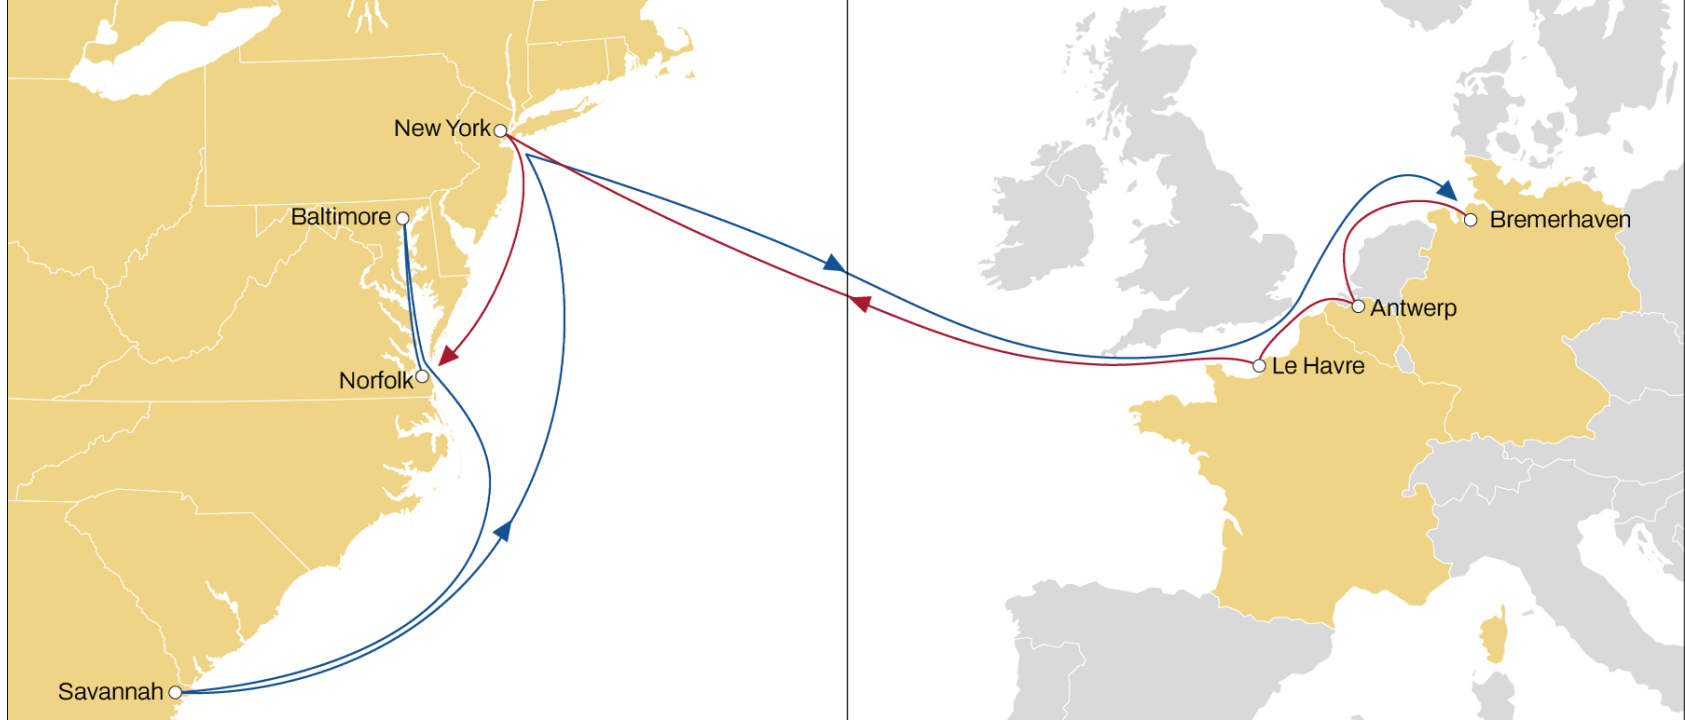

## NWC TO USA

### WESTBOUND

- USA flag service
- Weekly sailings
- Faster transit times from Germany to Norfolk and Midwest

Transit Time	Arrival		
	Norfolk	Charleston	Houston
Departure			
Antwerp	15	17	23
Rotterdam	13	15	21
Bremerhaven	11	13	19

### WESTBOUND

- Weekly sailings
- Best connection and transit times from France (Le Havre) and Antwerp to New York

Transit Time	Arrival			
	New York	Norfolk	Baltimore	Savannah
Departure				
Bremerhaven	15	17	19	23
Antwerp	12	14	16	20
Le Havre	10	12	14	18