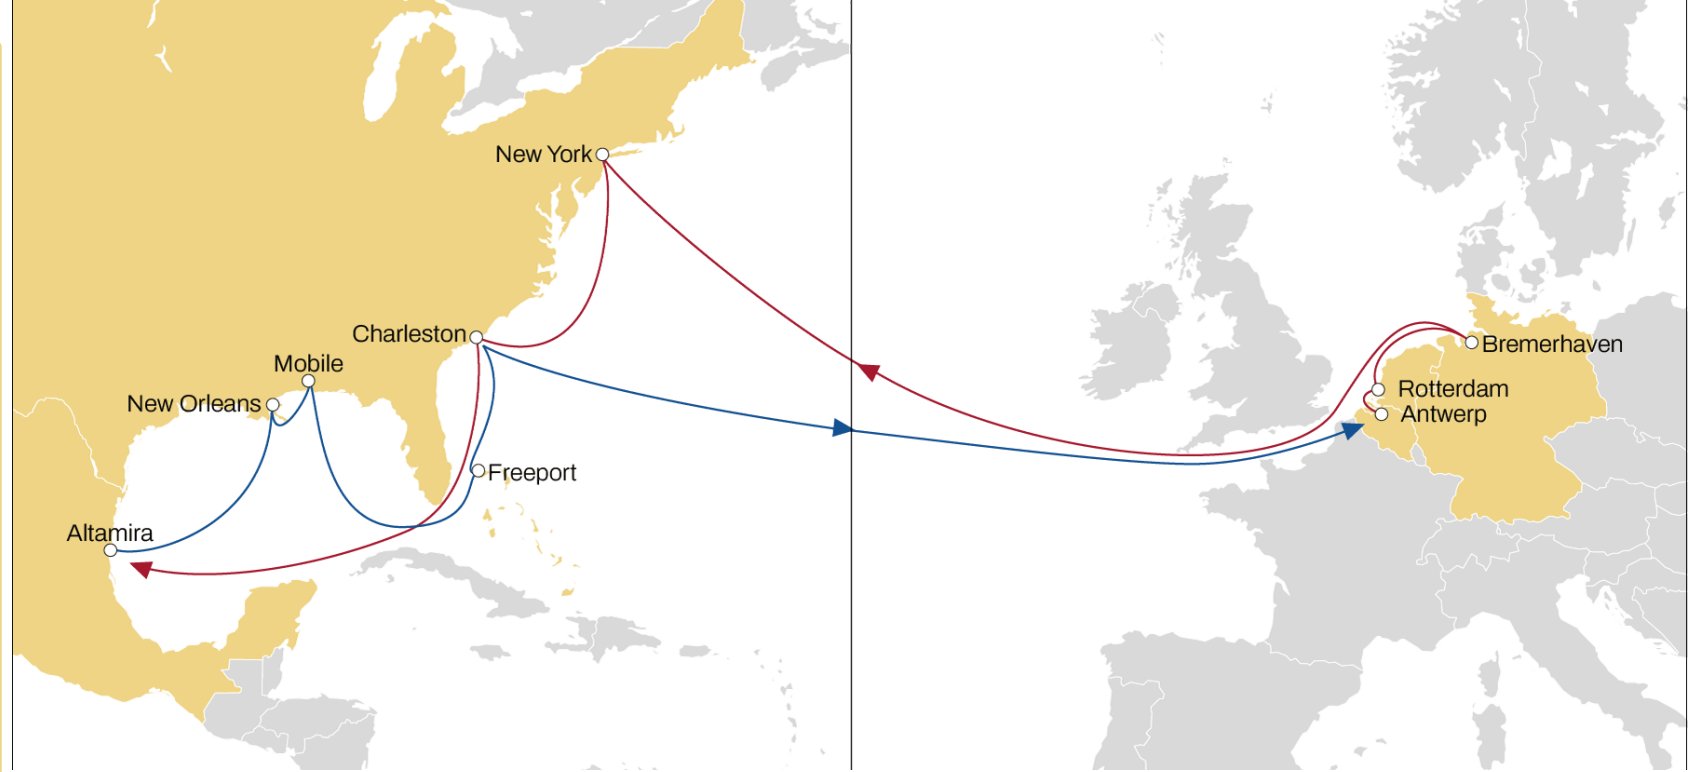

## NWC TO USA

### WESTBOUND

- Weekly sailings
- Best connection and transit times from France (Le Havre) and Antwerp to New York

Transit Time	Arrival			
	New York	Norfolk	Baltimore	Savannah
Departure				
Bremerhaven	15	17	19	23
Antwerp	12	14	16	20
Le Havre	10	12	14	18

### WESTBOUND

- Weekly sailings
- 7 vessels
- Most competitive transit times from Germany to New York and Charleston with extensive Gulf coverage

Transit Time	Arrival					
	Departure	New York	Charleston	Altamira	New Orleans	Mobile
Antwerp		14	17	23	27	29
Rotterdam		12	15	21	25	27
Bremerhaven		10	13	19	23	25