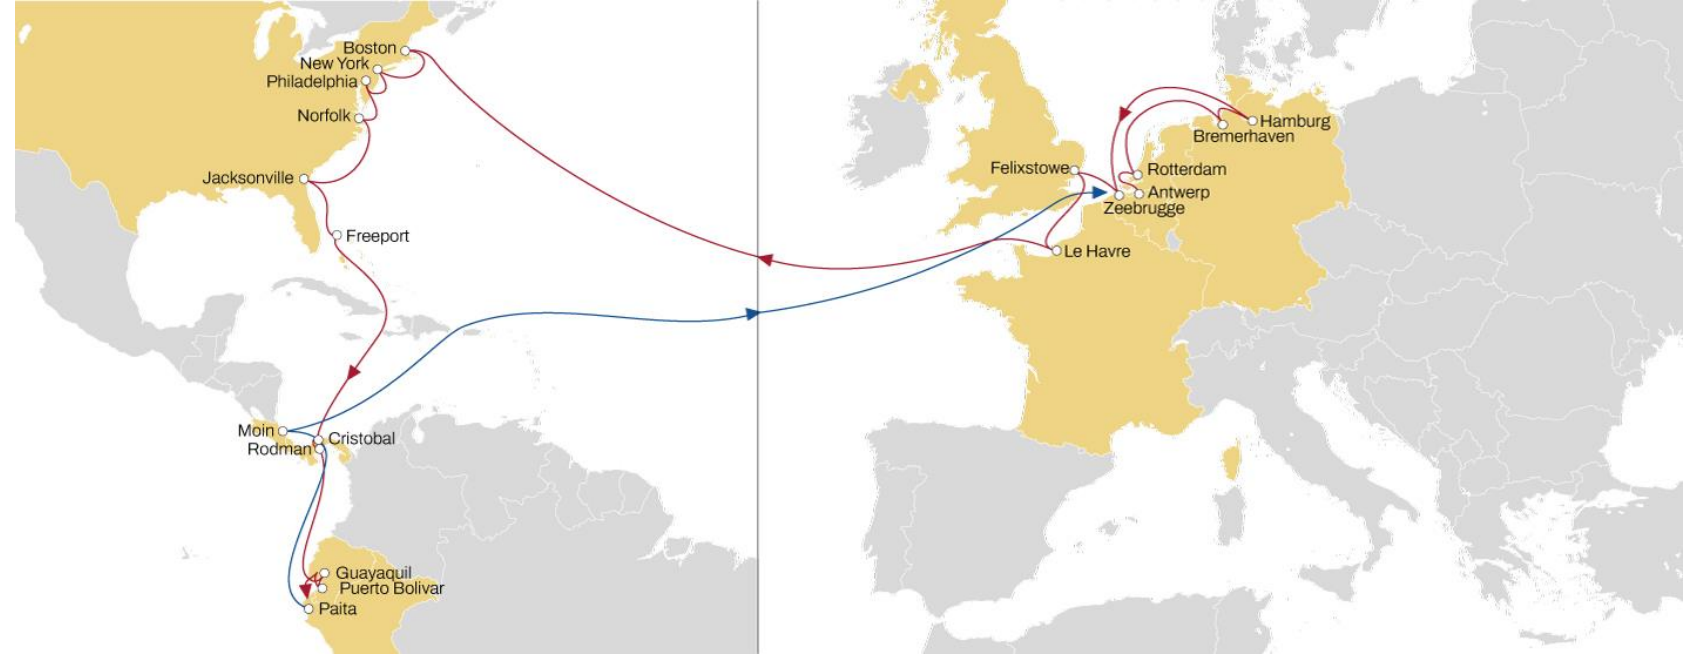

## WEST MED TO USA SOUTH & GULF

**WESTBOUND**

- Weekly sailings
- Full USA and Gulf and Mexico direct coverage from Italy, Spain and Portugal
- Offering Miami as first port call with the best transit time on the market

# NORTH EUROPE TO USA AND ECUADOR ECUADOR - NWC - USA

**WESTBOUND**

- Weekly sailings
- Exclusive Philadelphia and Boston service from North Europe
- Felixstowe direct connection to Boston, New York, Philadelphia, Norfolk and Jacksonville

Transit Time	Arrival						
	Departure	Boston	New York	Philadelphia	Norfolk	Jacksonville	Freeport
Antwerp		16	18	20	22	25	26
Rotterdam		15	17	19	21	24	25
Bremerhaven		13	15	17	20	22	24
Hamburg		12	14	16	19	21	23
Zeebrugge		11	13	15	17	20	21
Felixstowe		10	12	14	16	19	20
Le Havre		8	10	12	14	17	18

### WESTBOUND

- Weekly sailings
- 7 vessels
- Most competitive transit times from Germany to New York and Charleston with extensive Gulf coverage

Transit Time	Arrival					
	Departure	New York	Charleston	Altamira	New Orleans	Mobile
Antwerp		14	17	23	27	29
Rotterdam		12	15	21	25	27
Bremerhaven		10	13	19	23	25