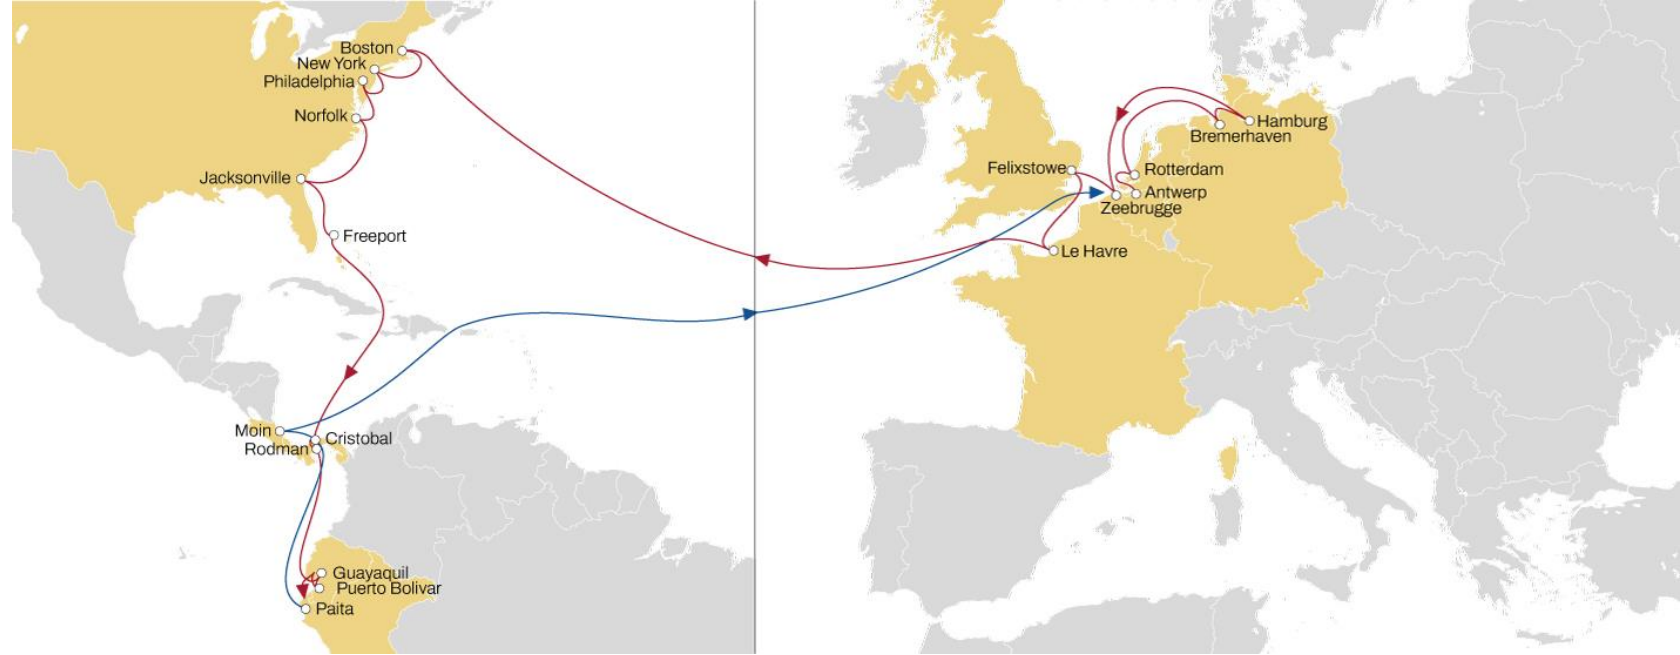

MEDGULF

WEST MED TO USA SOUTH & GULF

WESTBOUND

- Weekly sailings
- Full USA and Gulf and Mexico direct coverage from Italy, Spain and Portugal
- Offering Miami as first port call with the best transit time on the market

Transit Time	Arrival					
Departure	Freeport	Miami	Veracruz	Altamira	Houston	New Orleans
Gioia Tauro	25	26	30	26	35	39
Naples	22	23	27	29	32	36
La Spezia	19	20	24	26	29	33
Barcelona	18	19	23	25	28	39
Valencia	16	17	21	23	26	30
Algeciras	14	15	19	21	24	28
Sines	12	13	17	19	22	26

NORTH EUROPE TO USA AND ECUADOR ECUADOR - NWC - USA

WESTBOUND

- Weekly sailings
- Exclusive Philadelphia and Boston service from North Europe
- Felixstowe direct connection to Boston, New York, Philadelphia, Norfolk and Jacksonville

Transit Time	Arrival						
	Departure	Boston	New York	Philadelphia	Norfolk	Jacksonville	Freeport
Antwerp		16	18	20	22	25	26
Rotterdam		15	17	19	21	24	25
Bremerhaven		13	15	17	20	22	24
Hamburg		12	14	16	19	21	23
Zeebrugge		11	13	15	17	20	21
Felixstowe		10	12	14	16	19	20
Le Havre		8	10	12	14	17	18