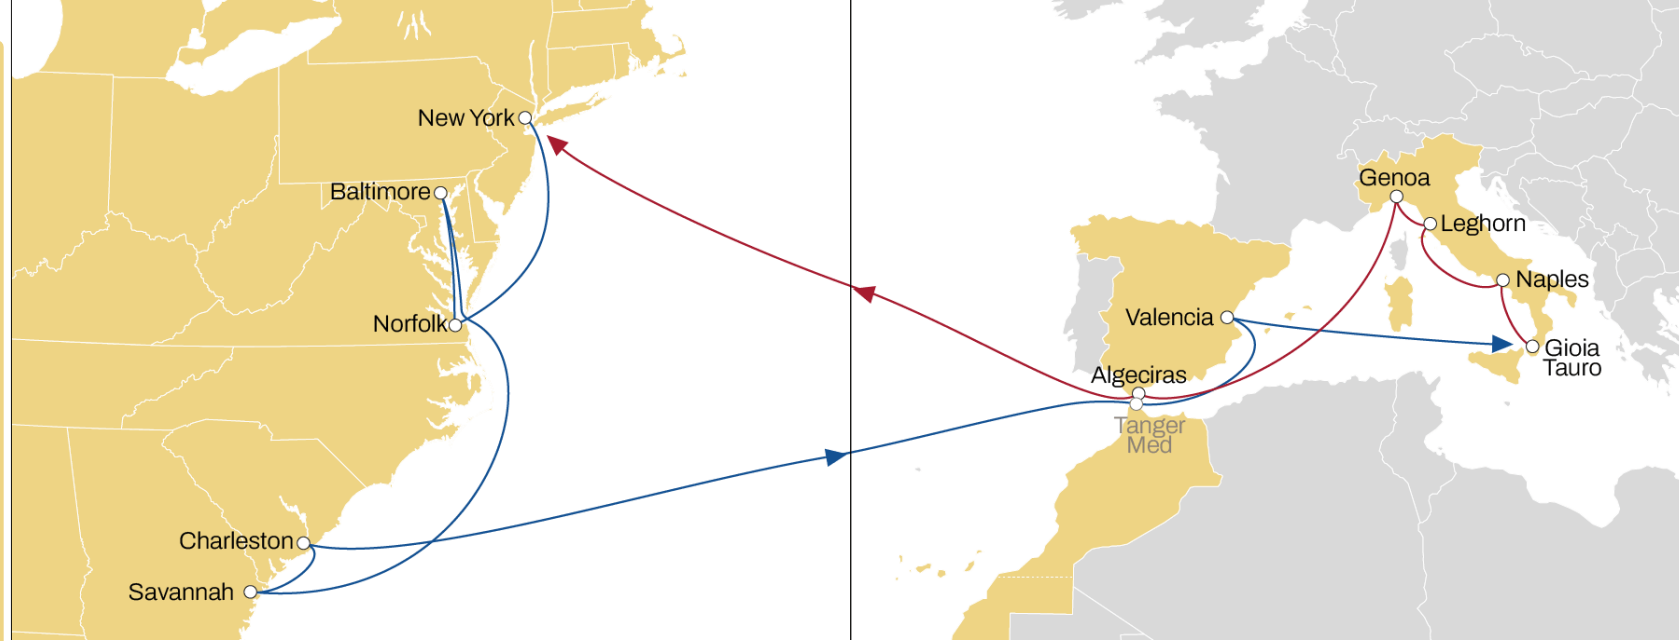

MEDUSEC

WEST MED TO USA NATL

WESTBOUND

- Weekly sailings
- 7 vessels
- Faster transit time from Italy to USA East Coast
- Extensive Coverage with the exclusive Baltimore call from Mediterranean area

Transit Time	Arrival					
	Departure	New York	Norfolk	Baltimore	Savannah	Charleston
Gioia Tauro		21	24	25	28	30
Naples		18	21	22	25	27
Leghorn		15	18	19	22	24
Genoa		13	16	17	20	22
Algeciras		9	12	13	16	18

CALIFORNIA EXPRESS

WEST MED TO NORTH AMERICA PACIFIC

WESTBOUND

- Weekly sailings
- Exclusive all water service from Mediterranean to North America West Coast

Transit Time	Arrival		
	Los Angeles	Oakland	Seattle
Departure			
Gioia Tauro	39	42	50
Civitavecchia	36	39	47
Fos-sur-Mer	33	36	44
La Spezia	30	33	41
Barcelona	28	31	39
Valencia	26	29	37
Sines	22	25	33

MEDGULF

WEST MED TO USA SOUTH & GULF

WESTBOUND

- Weekly sailings
- Full USA and Gulf and Mexico direct coverage from Italy, Spain and Portugal
- Offering Miami as first port call with the best transit time on the market

NEUATL3

NWC TO USA

WESTBOUND

- Weekly sailings
- 7 vessels
- Most competitive transit times from Germany to New York and Charleston with extensive Gulf coverage

Transit Time	Arrival					
	Departure	New York	Charleston	Altamira	New Orleans	Mobile
Antwerp		14	17	23	27	29
Rotterdam		12	15	21	25	27
Bremerhaven		10	13	19	23	25