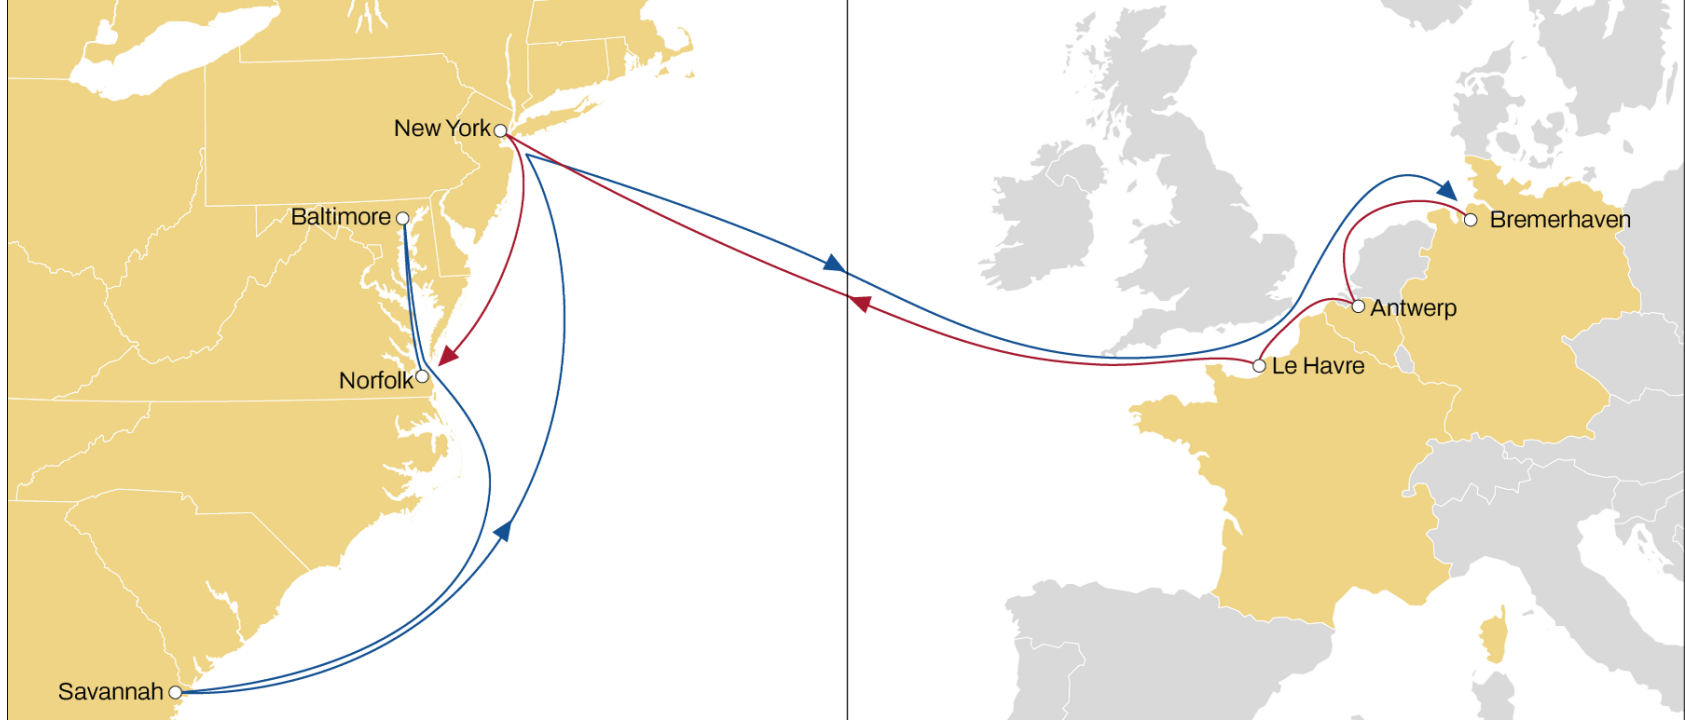

Transit Time	Arrival						
	Departure	Boston	New York	Philadelphia	Norfolk	Jacksonville	Freeport
Antwerp		16	18	20	22	25	26
Rotterdam		15	17	19	21	24	25
Bremerhaven		13	15	17	20	22	24
Hamburg		12	14	16	19	21	23
Zeebrugge		11	13	15	17	20	21
Felixstowe		10	12	14	16	19	20
Le Havre		8	10	12	14	17	18

NEUATL1

NWC TO USA

WESTBOUND

- USA flag service
- Weekly sailings
- Faster transit times from Germany to Norfolk and Midwest

Transit Time	Arrival		
	Norfolk	Charleston	Houston
Departure			
Antwerp	15	17	23
Rotterdam	13	15	21
Bremerhaven	11	13	19

NEUATL2

NWC TO USA

WESTBOUND

- Weekly sailings
- Best connection and transit times from France (Le Havre) and Antwerp to New York

Transit Time	Arrival			
	New York	Norfolk	Baltimore	Savannah
Departure				
Bremerhaven	15	17	19	23
Antwerp	12	14	16	20
Le Havre	10	12	14	18

NEUATL3

NWC TO USA

WESTBOUND

- Weekly sailings
- 7 vessels
- Most competitive transit times from Germany to New York and Charleston with extensive Gulf coverage

Transit Time	Arrival					
	Departure	New York	Charleston	Altamira	New Orleans	Mobile
Antwerp		14	17	23	27	29
Rotterdam		12	15	21	25	27
Bremerhaven		10	13	19	23	25