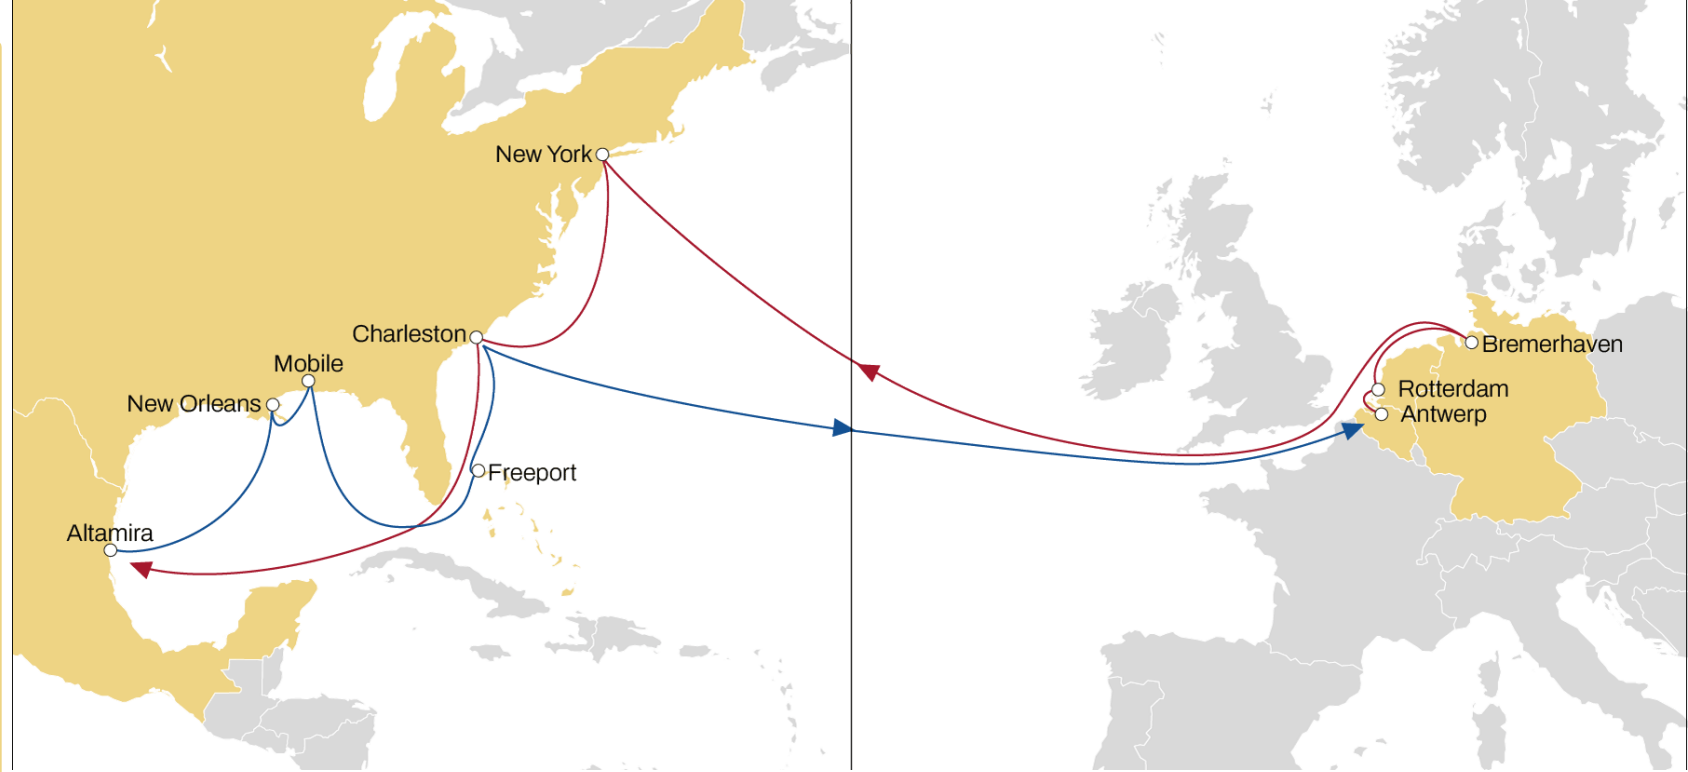

NORTH EUROPE TO USA AND ECUADOR ECUADOR - NWC - USA

WESTBOUND

- Weekly sailings
- Exclusive Philadelphia and Boston service from North Europe
- Felixstowe direct connection to Boston, New York, Philadelphia, Norfolk and Jacksonville

Transit Time	Arrival						
	Departure	Boston	New York	Philadelphia	Norfolk	Jacksonville	Freeport
Antwerp		16	18	20	22	25	26
Rotterdam		15	17	19	21	24	25
Bremerhaven		13	15	17	20	22	24
Hamburg		12	14	16	19	21	23
Zeebrugge		11	13	15	17	20	21
Felixstowe		10	12	14	16	19	20
Le Havre		8	10	12	14	17	18

NEUATL2

NWC TO USA

WESTBOUND

- Weekly sailings
- Best connection and transit times from France (Le Havre) and Antwerp to New York

Transit Time	Arrival			
	New York	Norfolk	Baltimore	Savannah
Departure				
Bremerhaven	15	17	19	23
Antwerp	12	14	16	20
Le Havre	10	12	14	18

NEUATL3

NWC TO USA

WESTBOUND

- Weekly sailings
- 7 vessels
- Most competitive transit times from Germany to New York and Charleston with extensive Gulf coverage

Transit Time	Arrival					
	Departure	New York	Charleston	Altamira	New Orleans	Mobile
Antwerp		14	17	23	27	29
Rotterdam		12	15	21	25	27
Bremerhaven		10	13	19	23	25