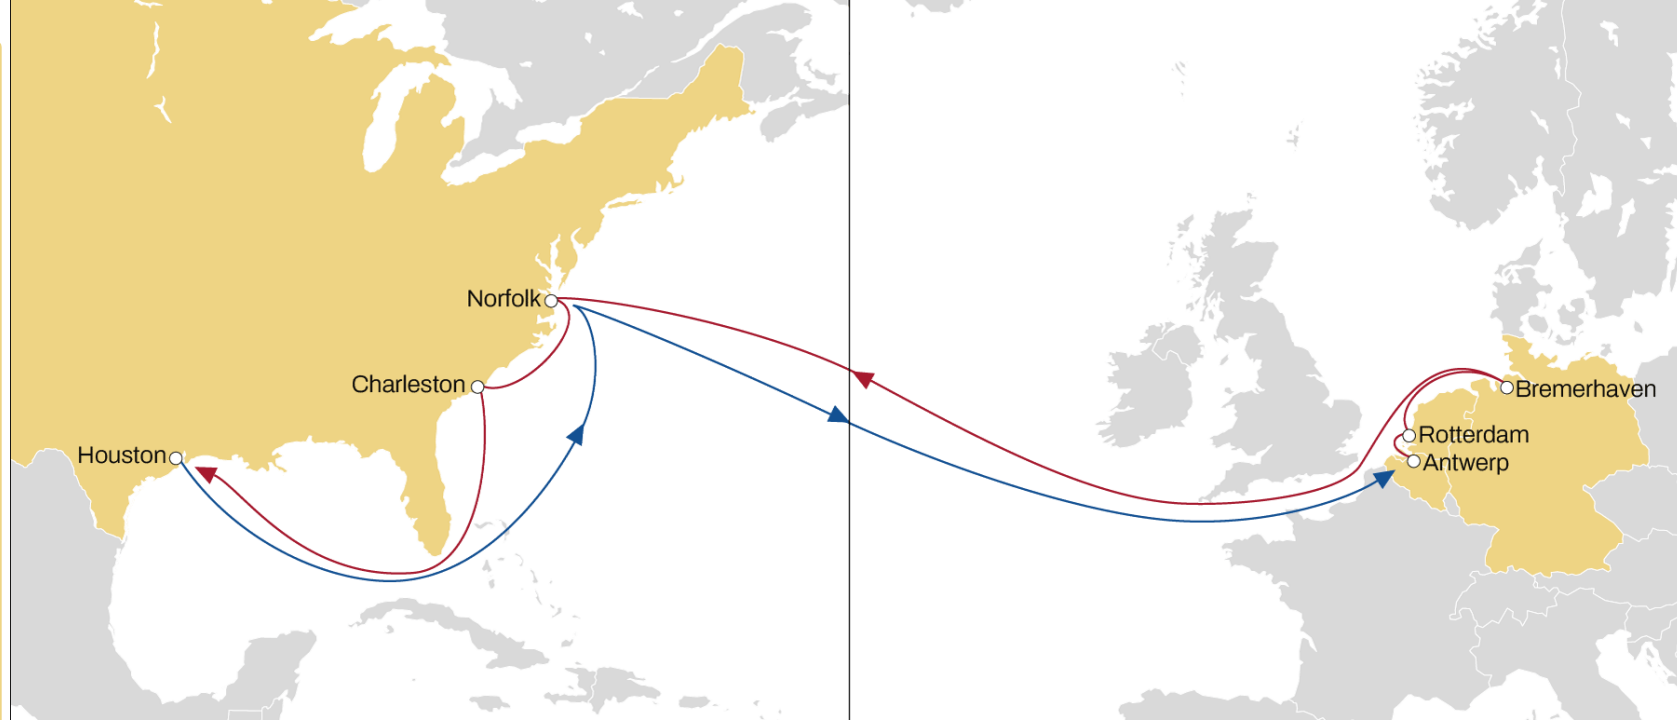

Transit Time	Arrival						
	Departure	Boston	New York	Philadelphia	Norfolk	Jacksonville	Freeport
Antwerp		16	18	20	22	25	26
Rotterdam		15	17	19	21	24	25
Bremerhaven		13	15	17	20	22	24
Hamburg		12	14	16	19	21	23
Zeebrugge		11	13	15	17	20	21
Felixstowe		10	12	14	16	19	20
Le Havre		8	10	12	14	17	18

NEUATL1

NWC TO USA

WESTBOUND

- USA flag service
- Weekly sailings
- Faster transit times from Germany to Norfolk and Midwest

Transit Time	Arrival		
	Norfolk	Charleston	Houston
Departure			
Antwerp	15	17	23
Rotterdam	13	15	21
Bremerhaven	11	13	19

NEUATL2

NWC TO USA

WESTBOUND

- Weekly sailings
- Best connection and transit times from France (Le Havre) and Antwerp to New York

Transit Time	Arrival			
	New York	Norfolk	Baltimore	Savannah
Departure				
Bremerhaven	15	17	19	23
Antwerp	12	14	16	20
Le Havre	10	12	14	18

NEUATL3

NWC TO USA

WESTBOUND

- Weekly sailings
- 7 vessels
- Most competitive transit times from Germany to New York and Charleston with extensive Gulf coverage

Transit Time	Arrival					
	Departure	New York	Charleston	Altamira	New Orleans	Mobile
Antwerp		14	17	23	27	29
Rotterdam		12	15	21	25	27
Bremerhaven		10	13	19	23	25