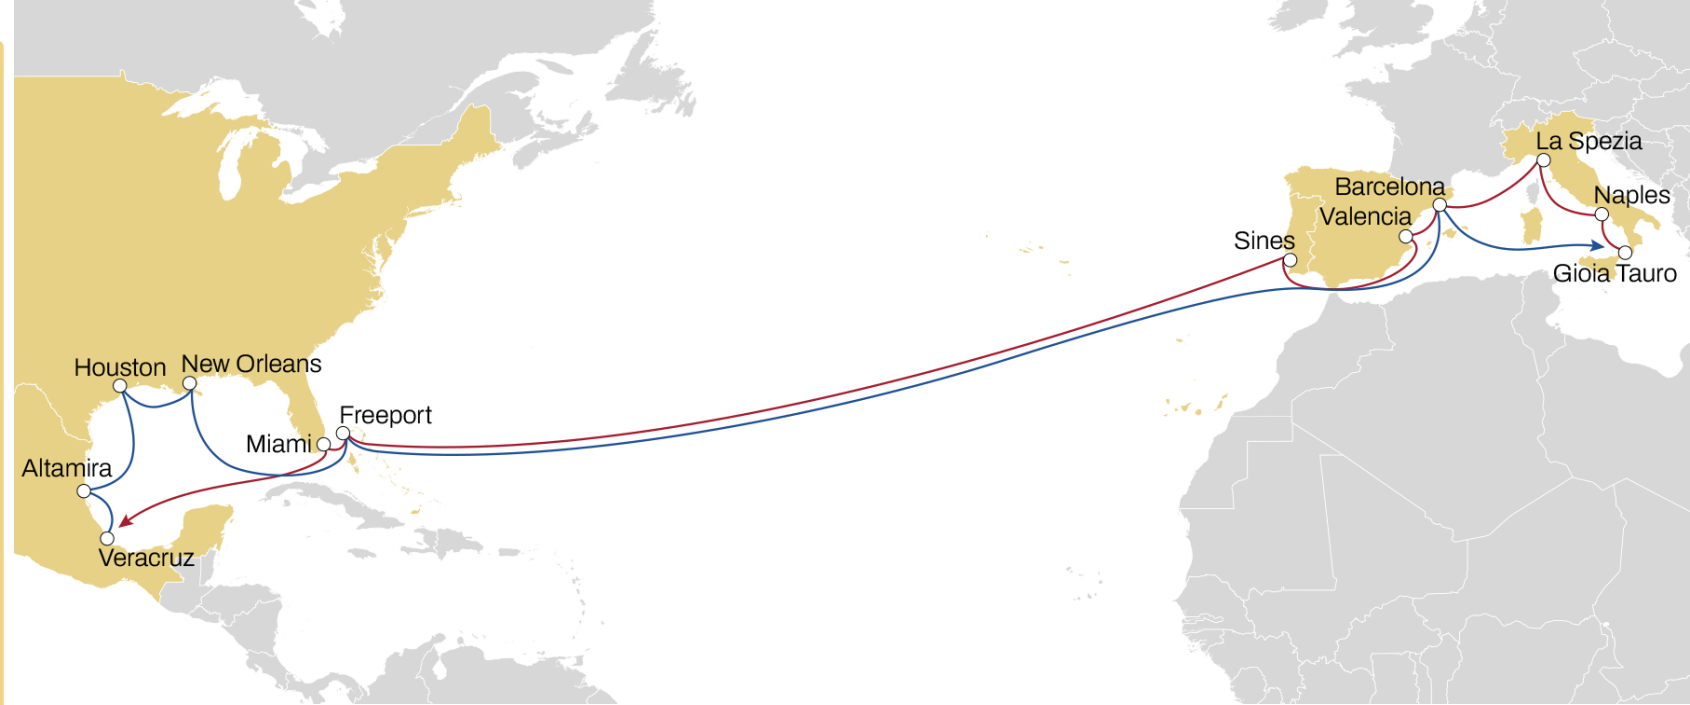

TRANSATLANTIC SERVICES EUROPE-USA

January 2025

External

EMUSA

TÜRKIYE/WMED TO USA EAST COAST

WESTBOUND

- Weekly sailings
- Exclusive link ex Algeciras to all USEC ports
- Extensive and exclusive network from Extensive and exclusive network from Fos-sur-Mer to USA East Coast
- Exclusive direct service from Valencia to USA East Coast

CALIFORNIA EXPRESS

WEST MED TO NORTH AMERICA PACIFIC

WESTBOUND

- Weekly sailings
- Exclusive all water service from Mediterranean to North America West Coast

Transit Time	Arrival		
	Los Angeles	Oakland	Seattle
Departure			
Gioia Tauro	39	42	50
Civitavecchia	36	39	47
Fos-sur-Mer	33	36	44
La Spezia	30	33	41
Barcelona	28	31	39
Valencia	26	29	37
Sines	22	25	33

MEDGULF SERVICE

WEST MED TO USA SOUTH & GULF

WESTBOUND

- Weekly sailings
- Full USA and Gulf and Mexico direct coverage from Italy, Spain and Portugal
- Offering Miami as first port call with the best transit time on the market

NEUATL3

NWC TO USA

WESTBOUND

- Weekly sailings
- 7 vessels
- Most competitive transit times from Germany to New York and Charleston with extensive Gulf coverage

Transit Time	Arrival					
	Departure	New York	Charleston	Altamira	New Orleans	Mobile
Antwerp		14	17	23	27	29
Rotterdam		12	15	21	25	27
Bremerhaven		10	13	19	23	25