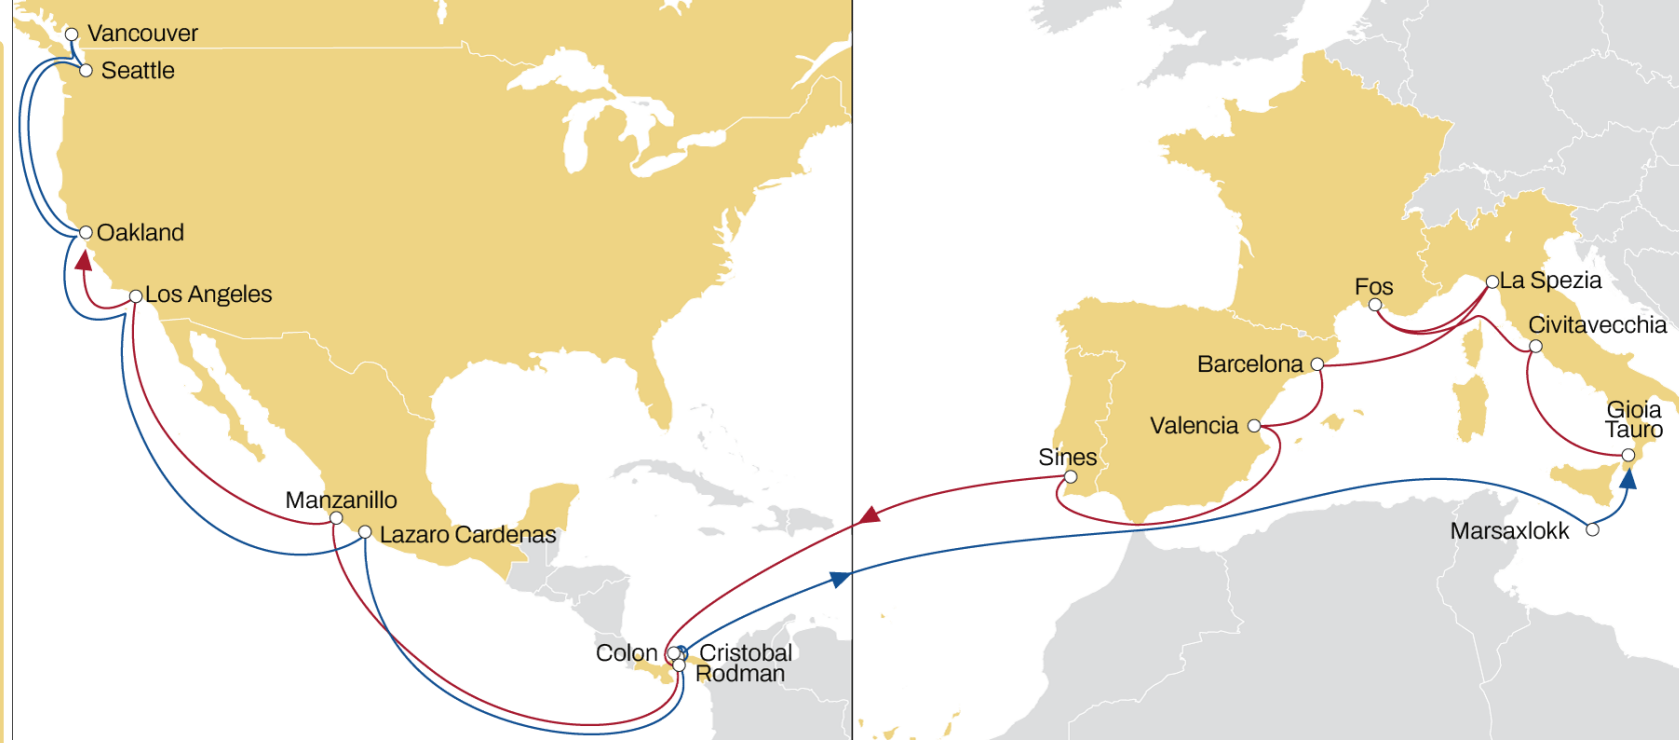

MEDUSEC SERVICE

WEST MED TO USA NATL

WESTBOUND

- Weekly sailings
- 7 vessels
- Faster transit time from Italy to USA East Coast
- Extensive Coverage with the exclusive Baltimore call from Mediterranean area

CALIFORNIA EXPRESS

WEST MED TO NORTH AMERICA PACIFIC

WESTBOUND

- Weekly sailings
- Exclusive all water service from Mediterranean to North America West Coast

Transit Time	Arrival		
	Los Angeles	Oakland	Seattle
Departure			
Gioia Tauro	39	42	50
Civitavecchia	36	39	47
Fos-sur-Mer	33	36	44
La Spezia	30	33	41
Barcelona	28	31	39
Valencia	26	29	37
Sines	22	25	33

MEDGULF SERVICE

WEST MED TO USA SOUTH & GULF

WESTBOUND

- Weekly sailings
- Full USA and Gulf and Mexico direct coverage from Italy, Spain and Portugal
- Offering Miami as first port call with the best transit time on the market

NEUATL3

NWC TO USA

WESTBOUND

- Weekly sailings
- 7 vessels
- Most competitive transit times from Germany to New York and Charleston with extensive Gulf coverage

Transit Time	Arrival					
	Departure	New York	Charleston	Altamira	New Orleans	Mobile
Antwerp		14	17	23	27	29
Rotterdam		12	15	21	25	27
Bremerhaven		10	13	19	23	25