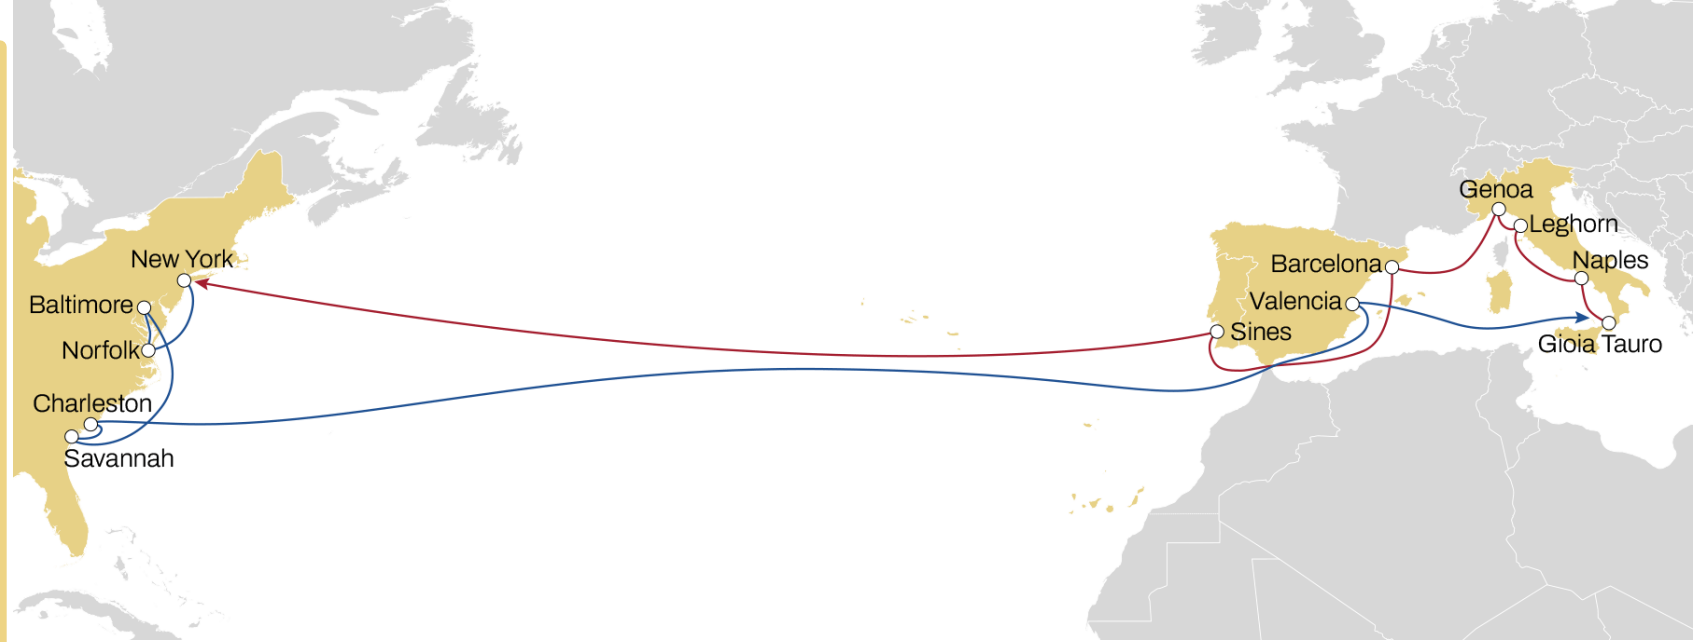

TRANSATLANTIC SERVICES EUROPE-USA

January 2025

External

EMUSA

TÜRKIYE/WMED TO USA EAST COAST

WESTBOUND

- Weekly sailings
- Exclusive link ex Algeciras to all USEC ports
- Extensive and exclusive network from Extensive and exclusive network from Fos-sur-Mer to USA East Coast
- Exclusive direct service from Valencia to USA East Coast

MEDUSEC SERVICE

WEST MED TO USA NATL

WESTBOUND

- Weekly sailings
- 7 vessels
- Faster transit time from Italy to USA East Coast
- Extensive Coverage with the exclusive Baltimore call from Mediterranean area

Transit Time	Arrival				
	Departure	New York	Norfolk	Baltimore	Savannah
Gioia Tauro	21	24	25	28	30
Naples	18	21	22	25	27
Leghorn	15	18	19	22	24
Genoa	13	16	17	20	22
Barcelona	12		16	19	21
Sines	8	11	12	15	17

NEUATL3

NWC TO USA

WESTBOUND

- Weekly sailings
- 7 vessels
- Most competitive transit times from Germany to New York and Charleston with extensive Gulf coverage

Transit Time	Arrival					
	Departure	New York	Charleston	Altamira	New Orleans	Mobile
Antwerp		14	17	23	27	29
Rotterdam		12	15	21	25	27
Bremerhaven		10	13	19	23	25