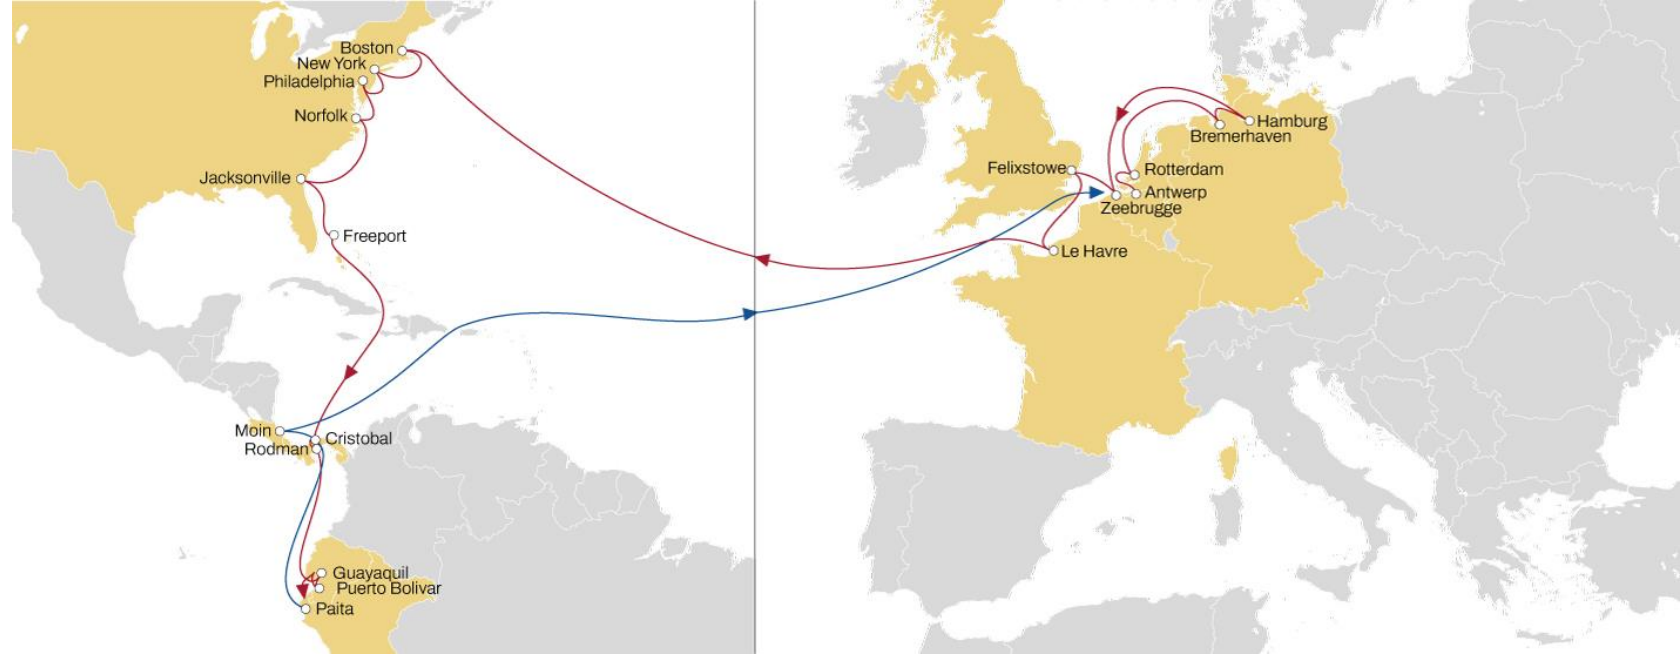

MEDGULF SERVICE

WEST MED TO USA SOUTH & GULF

WESTBOUND

- Weekly sailings
- Full USA and Gulf and Mexico direct coverage from Italy, Spain and Portugal
- Offering Miami as first port call with the best transit time on the market

NORTH EUROPE TO USA AND ECUADOR ECUADOR - NWC - USA

WESTBOUND

- Weekly sailings
- Exclusive Philadelphia and Boston service from North Europe
- Felixstowe direct connection to Boston, New York, Philadelphia, Norfolk and Jacksonville

Transit Time	Arrival						
	Departure	Boston	New York	Philadelphia	Norfolk	Jacksonville	Freeport
Antwerp		16	18	20	22	25	26
Rotterdam		15	17	19	21	24	25
Bremerhaven		13	15	17	20	22	24
Hamburg		12	14	16	19	21	23
Zeebrugge		11	13	15	17	20	21
Felixstowe		10	12	14	16	19	20
Le Havre		8	10	12	14	17	18

NEUATL3

NWC TO USA

WESTBOUND

- Weekly sailings
- 7 vessels
- Most competitive transit times from Germany to New York and Charleston with extensive Gulf coverage

Transit Time	Arrival					
	Departure	New York	Charleston	Altamira	New Orleans	Mobile
Antwerp		14	17	23	27	29
Rotterdam		12	15	21	25	27
Bremerhaven		10	13	19	23	25