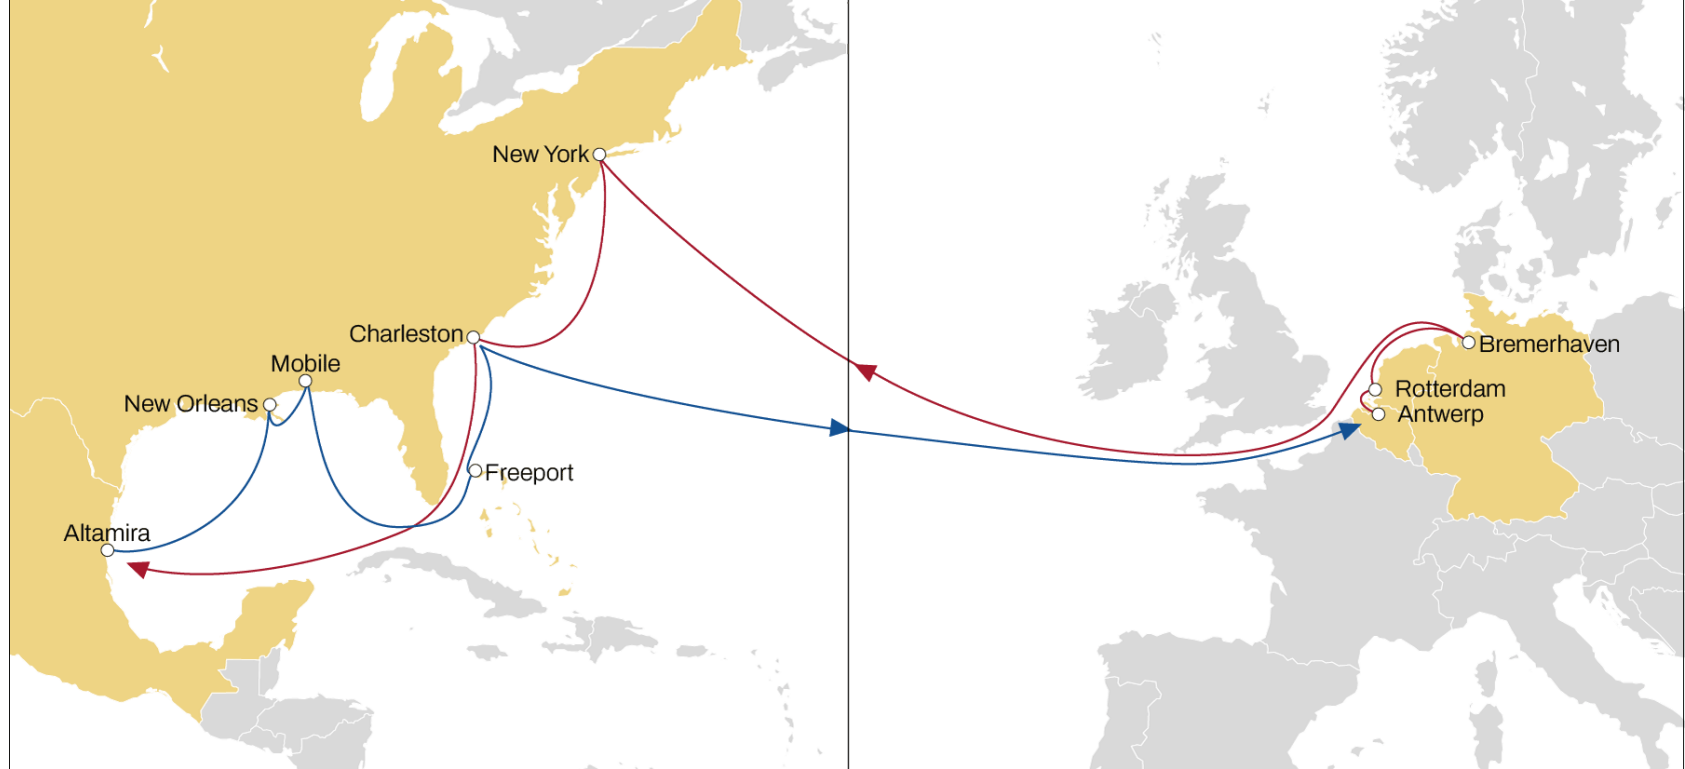

NORTH EUROPE TO USA AND ECUADOR ECUADOR - NWC - USA

WESTBOUND

- Weekly sailings
- Exclusive Philadelphia and Boston service from North Europe
- Felixstowe direct connection to Boston, New York, Philadelphia, Norfolk and Jacksonville

Transit Time	Arrival						
	Departure	Boston	New York	Philadelphia	Norfolk	Jacksonville	Freeport
Antwerp		16	18	20	22	25	26
Rotterdam		15	17	19	21	24	25
Bremerhaven		13	15	17	20	22	24
Hamburg		12	14	16	19	21	23
Zeebrugge		11	13	15	17	20	21
Felixstowe		10	12	14	16	19	20
Le Havre		8	10	12	14	17	18

NEUATL2

NWC TO USA

WESTBOUND

- Weekly sailings
- Best connection and transit times from France (Le Havre) and Antwerp to New York

Transit Time	Arrival			
	New York	Norfolk	Baltimore	Savannah
Departure				
Bremerhaven	15	17	19	23
Antwerp	12	14	16	20
Le Havre	10	12	14	18

NEUATL3

NWC TO USA

WESTBOUND

- Weekly sailings
- 7 vessels
- Most competitive transit times from Germany to New York and Charleston with extensive Gulf coverage

Transit Time	Arrival					
	Departure	New York	Charleston	Altamira	New Orleans	Mobile
Antwerp		14	17	23	27	29
Rotterdam		12	15	21	25	27
Bremerhaven		10	13	19	23	25